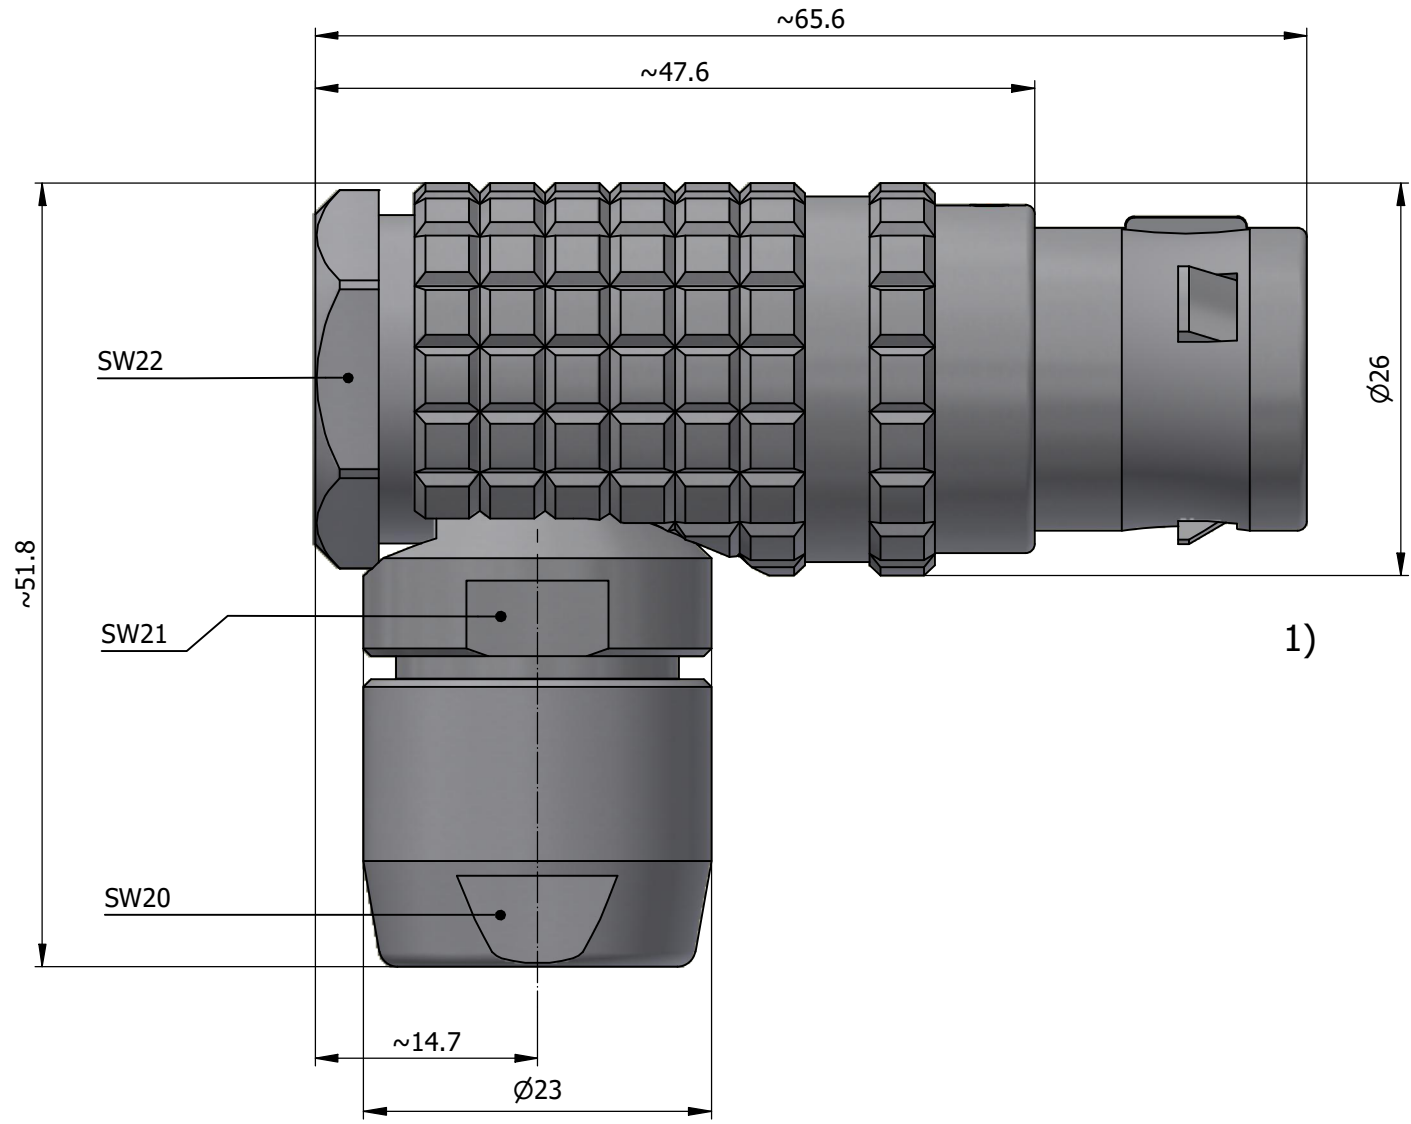

All dimensions are in millimeters (mm)

Alignment Key  
Front View

Insert Configuration  
Rear View

**Note:**

1) This picture is generic and for illustrative purposes only, and may show different keying, materials, colour, finish, and contact configuration. Minor shape or feature variations to actual item may be present.

All additional information are documented on the datasheet (See below link or QR Code)  
[www.lemo.com/pdf/FHJ.4B.307.CLLD12.pdf](http://www.lemo.com/pdf/FHJ.4B.307.CLLD12.pdf)

Model	Alignment Key	Series	Insert Config.	Housing	Insulator	Contact	Collet Type	Cable $\phi$	Variant
FHJ		4B	307	CLLD	12				