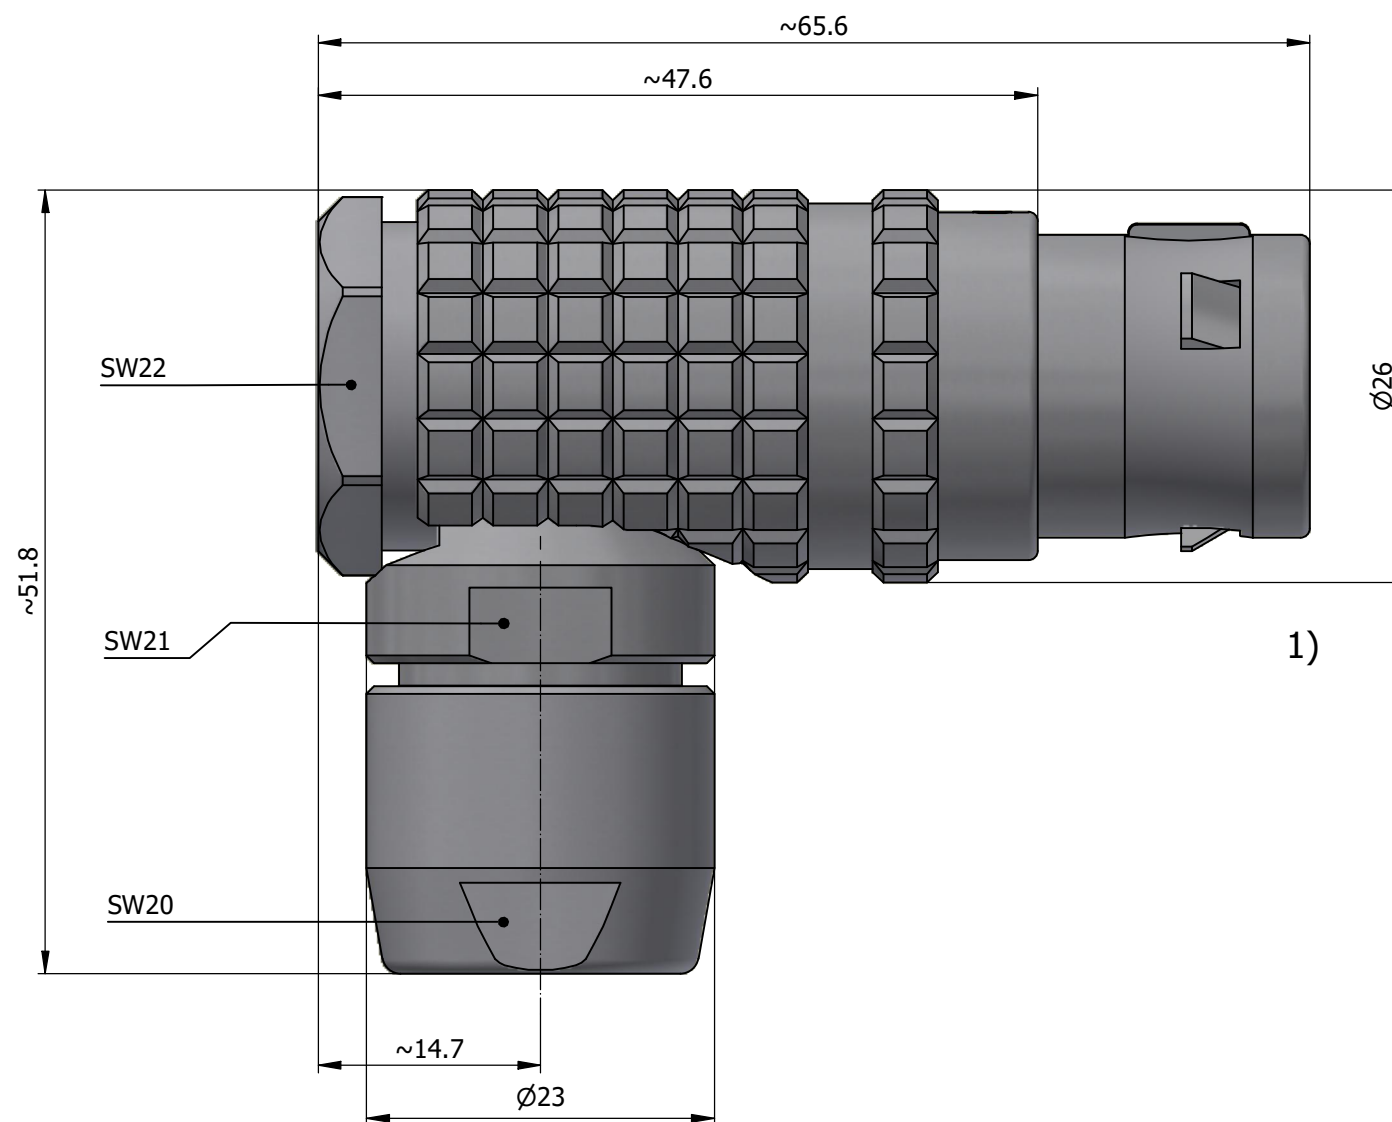

All dimensions are in millimeters (mm)

Alignment Key
Front View

Insert Configuration
Rear View

Note:

1) This picture is generic and for illustrative purposes only, and may show different keying, materials, colour, finish, and contact configuration. Minor shape or feature variations to actual item may be present.

All additional information are documented on the datasheet (See below link or QR Code)
www.lemo.com/pdf/FHJ.4B.316.CYZD16.pdf

Model	Alignment Key	Series	Insert Config.	Housing	Insulator	Contact	Collet Type	Cable ϕ	Variant
FHJ		4B	316						
CYZD16									