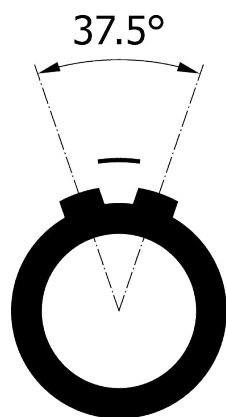

All dimensions are in millimeters (mm)

Alignment Key
Front View

Insert Configuration
Rear View

Note:

1) This picture is generic and for illustrative purposes only, and may show different keying, materials, colour, finish, and contact configuration. Minor shape or feature variations to actual item may be present.