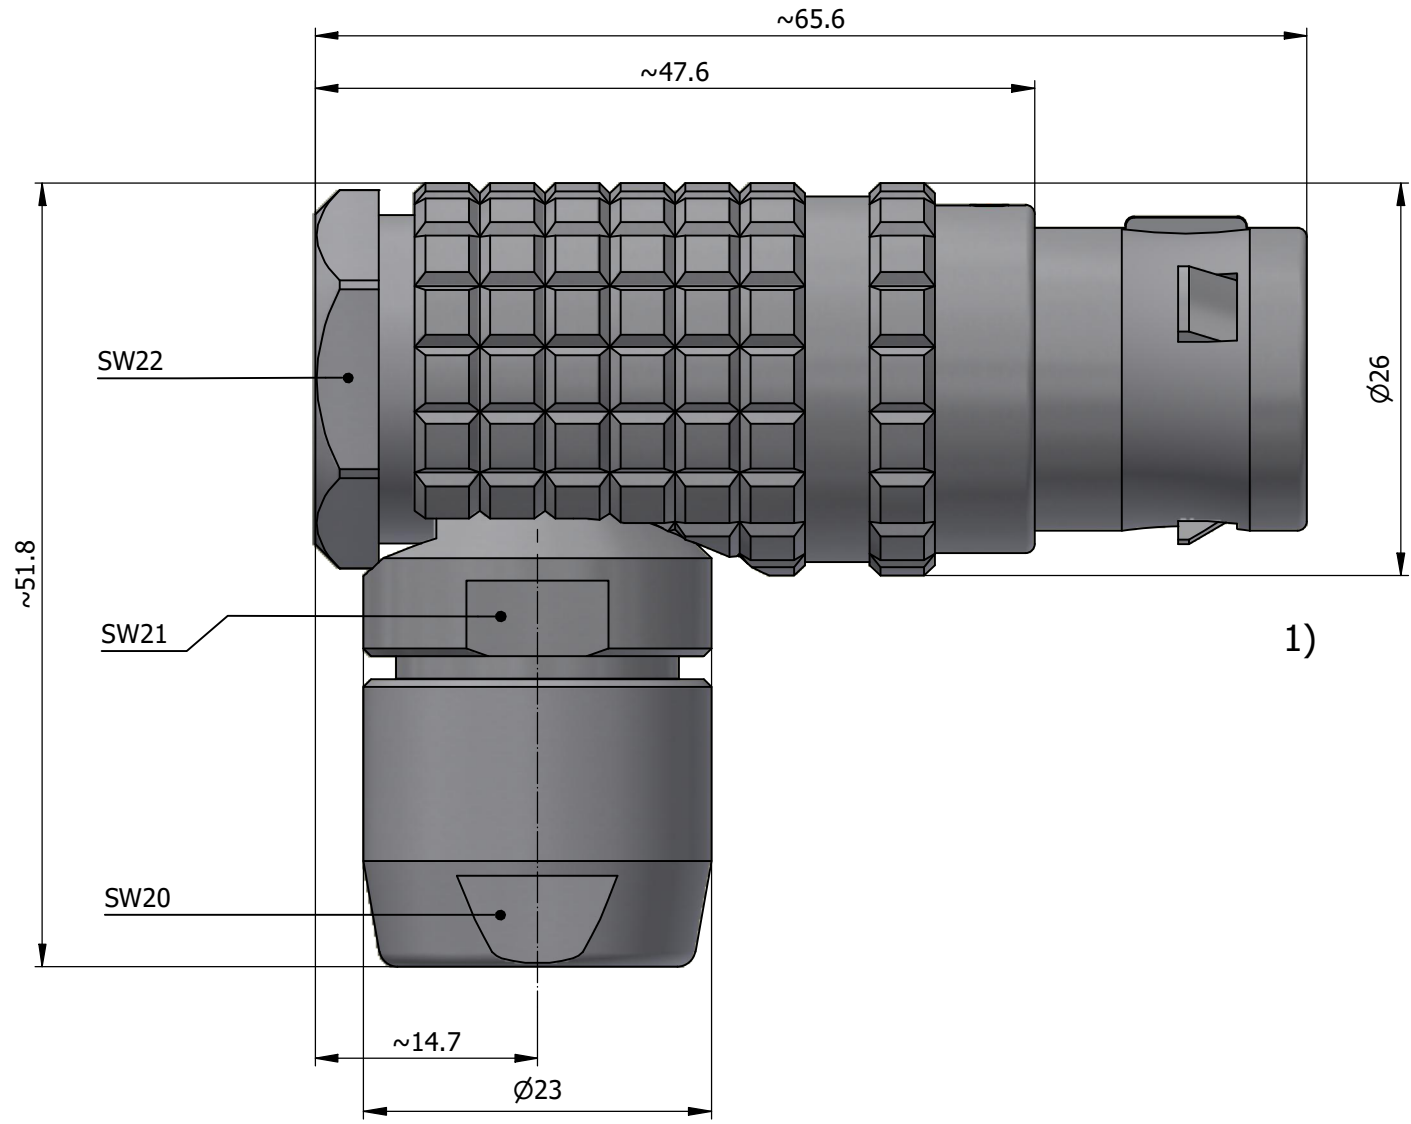

All dimensions are in millimeters (mm)

Alignment Key  
Front View

Insert Configuration  
Rear View

**Note:**

1) This picture is generic and for illustrative purposes only, and may show different keying, materials, colour, finish, and contact configuration. Minor shape or feature variations to actual item may be present.

All additional information are documented on the datasheet (See below link or QR Code)  
[www.lemo.com/pdf/FHJ.4B.340.CLLD13.pdf](http://www.lemo.com/pdf/FHJ.4B.340.CLLD13.pdf)

Model	Alignment Key	Series	Insert Config.	Housing	Insulator	Contact	Collet Type	Cable $\phi$	Variant
FHJ		4B	340	CLLD			13		