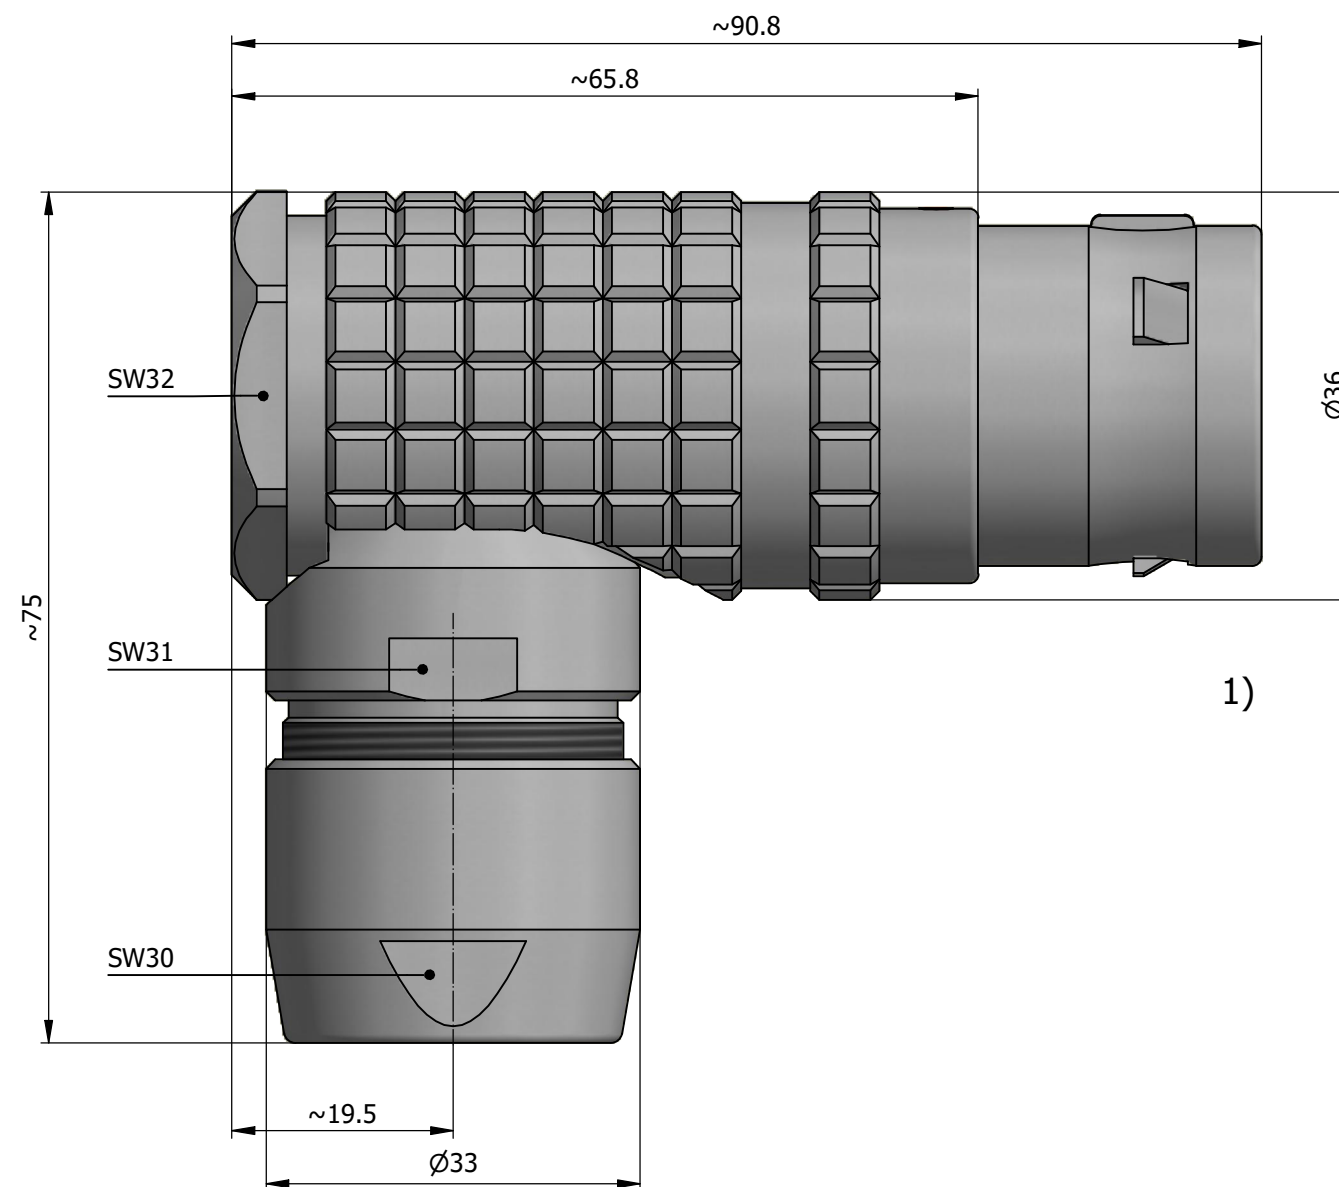

All dimensions are in millimeters (mm)

Alignment Key  
Front View

Insert Configuration  
Rear View

**Note:**

1) This picture is generic and for illustrative purposes only, and may show different keying, materials, colour, finish, and contact configuration. Minor shape or feature variations to actual item may be present.

All additional information are documented on the datasheet (See below link or QR Code)  
[www.lemo.com/pdf/FHJ.5B.310.CLLD17.pdf](http://www.lemo.com/pdf/FHJ.5B.310.CLLD17.pdf)

Model	Alignment Key	Series	Insert Config.	Housing	Insulator	Contact	Collet Type	Cable Ø	Variant
FHJ		.5B	.310						
CLLD17									