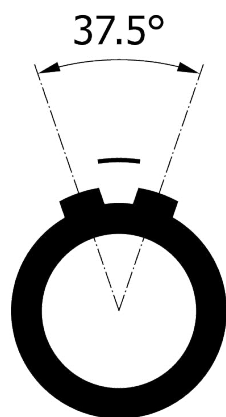

All dimensions are in millimeters (mm)

Alignment Key  
Front View

Insert Configuration  
Rear View

**Note:**

1) This picture is generic and for illustrative purposes only, and may show different keying, materials, colour, finish, and contact configuration. Minor shape or feature variations to actual item may be present.