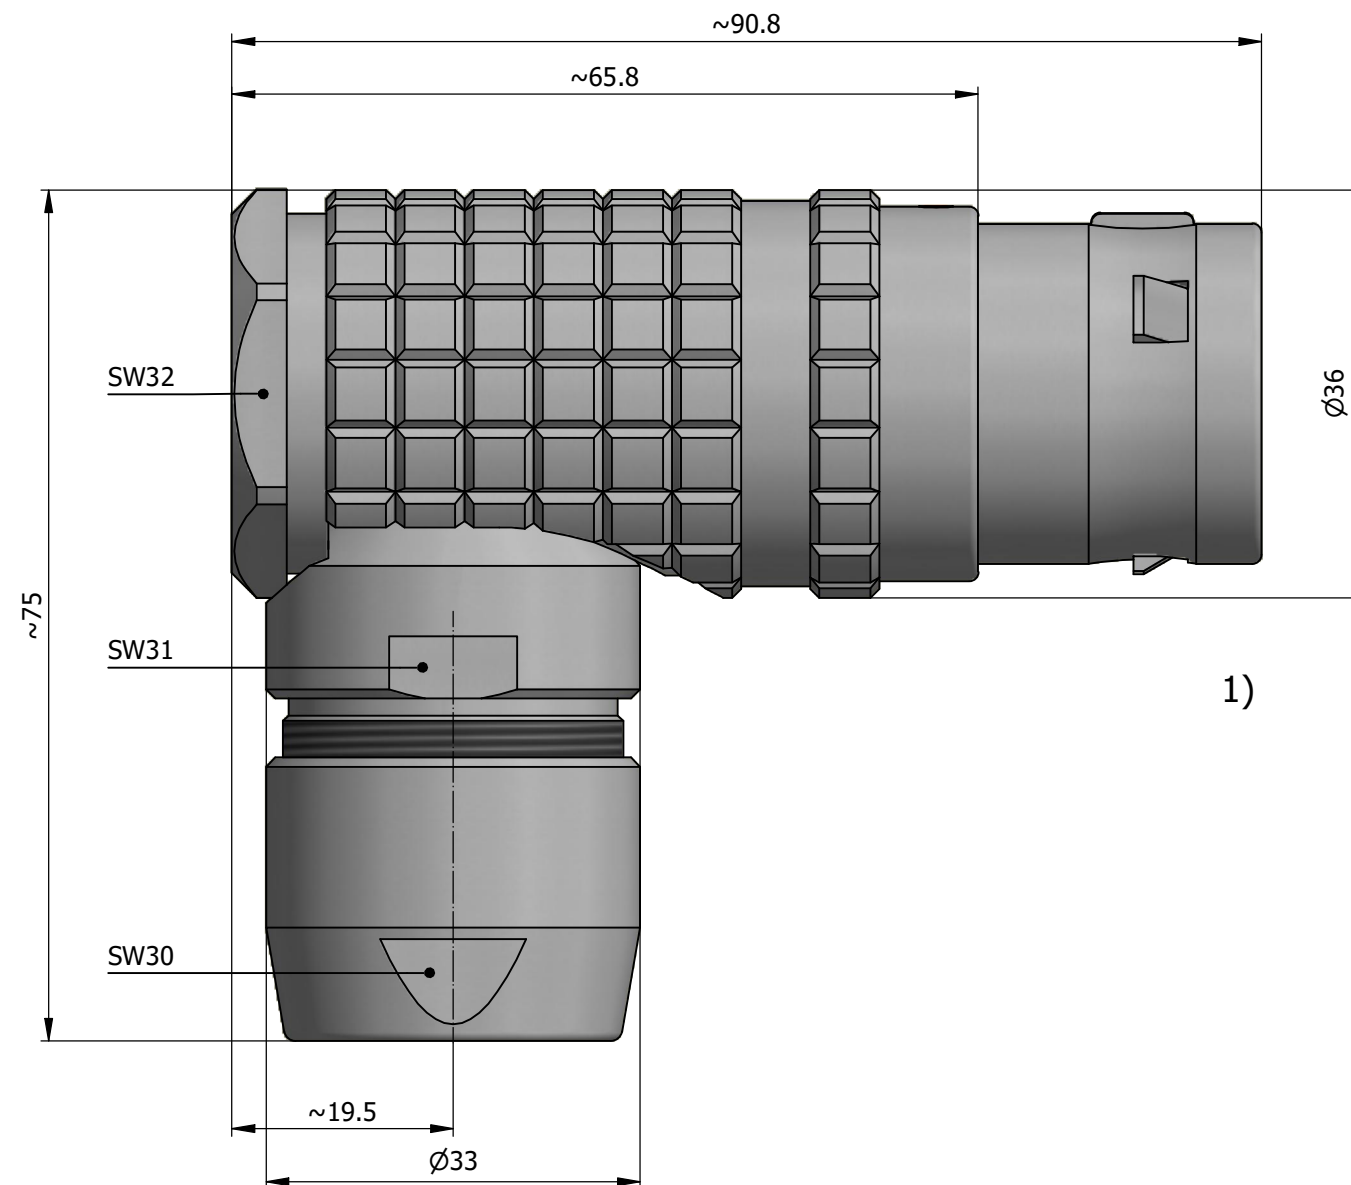

All dimensions are in millimeters (mm)

Alignment Key  
Front View

Insert Configuration  
Rear View

**Note:**

1) This picture is generic and for illustrative purposes only, and may show different keying, materials, colour, finish, and contact configuration. Minor shape or feature variations to actual item may be present.

All additional information are documented on the datasheet (See below link or QR Code)  
[www.lemo.com/pdf/FHJ.5B.320.CLLD17.pdf](http://www.lemo.com/pdf/FHJ.5B.320.CLLD17.pdf)

Model	Alignment Key	Series	Insert Config.	Housing	Insulator	Contact	Collet Type	Cable $\varnothing$	Variant
FHJ		.5B	.320						CLLD17