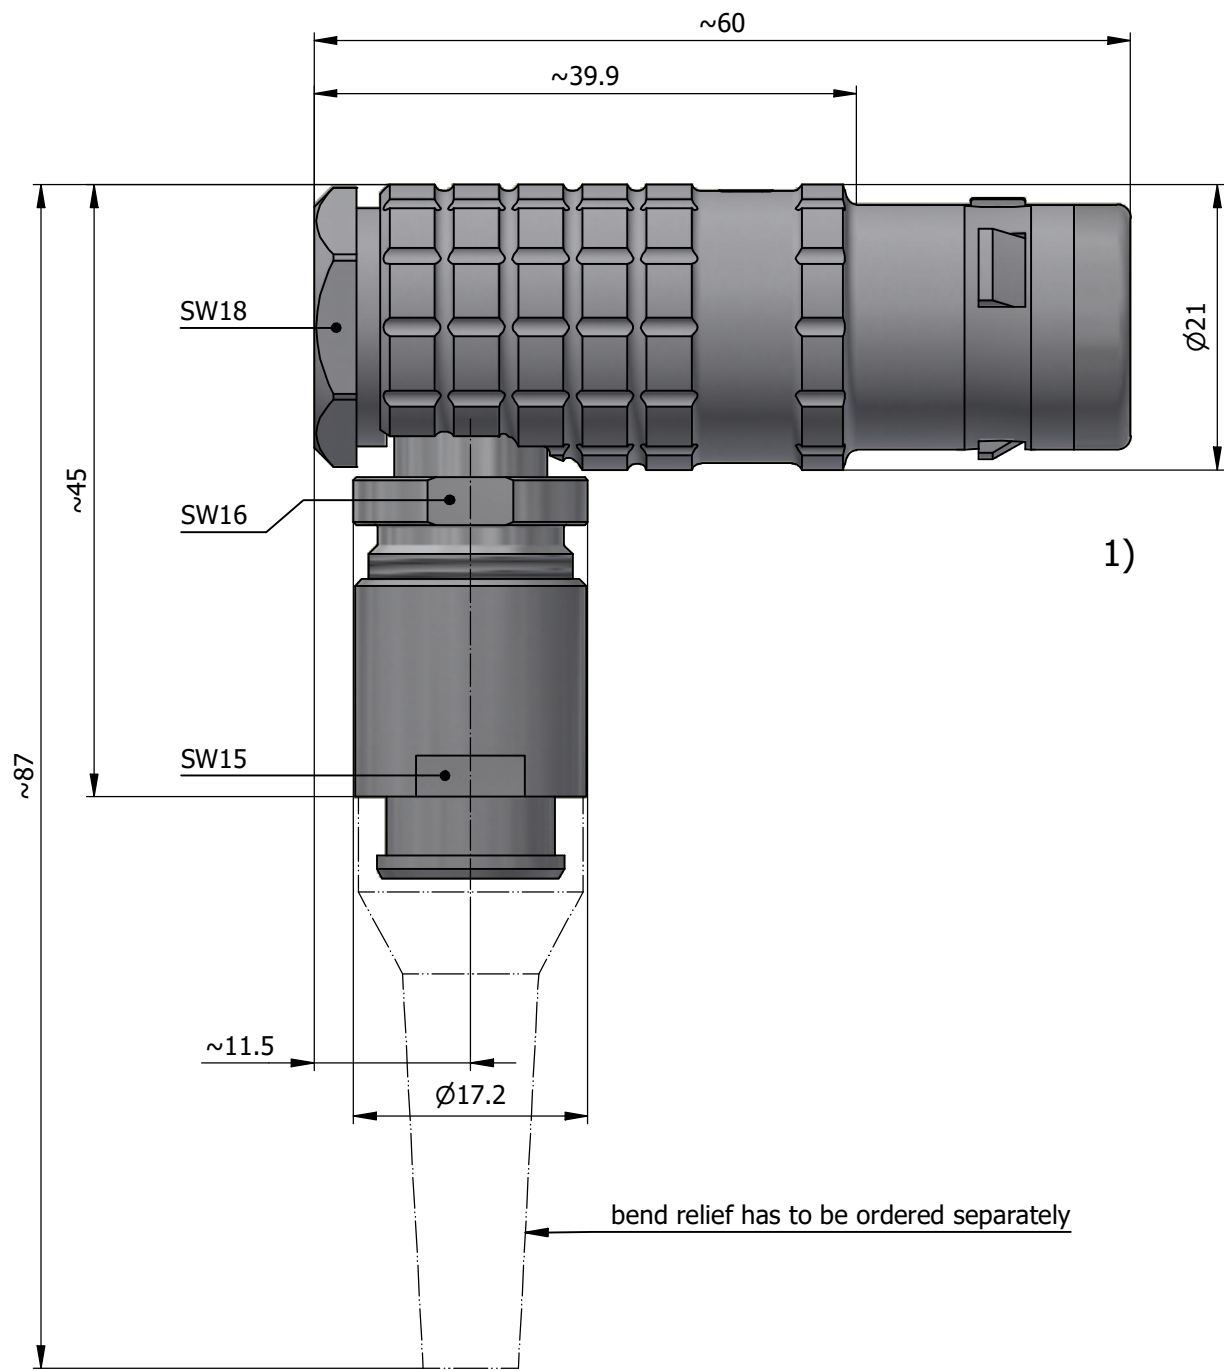

All dimensions are in millimeters (mm)

Alignment Key
Front View

Insert Configuration
Rear View

Note:

1) This picture is generic and for illustrative purposes only, and may show different keying, materials, colour, finish, and contact configuration. Minor shape or feature variations to actual item may be present.

All additional information are documented on the datasheet (See below link or QR Code)
www.lemo.com/pdf/FHL.3K.310.CLLC60Z.pdf

Model	Alignment Key	Series	Insert Config.	Housing	Insulator	Contact	Collet Type	Cable Ø	Variant
FHL	.3K	.310	.CLLC60Z						