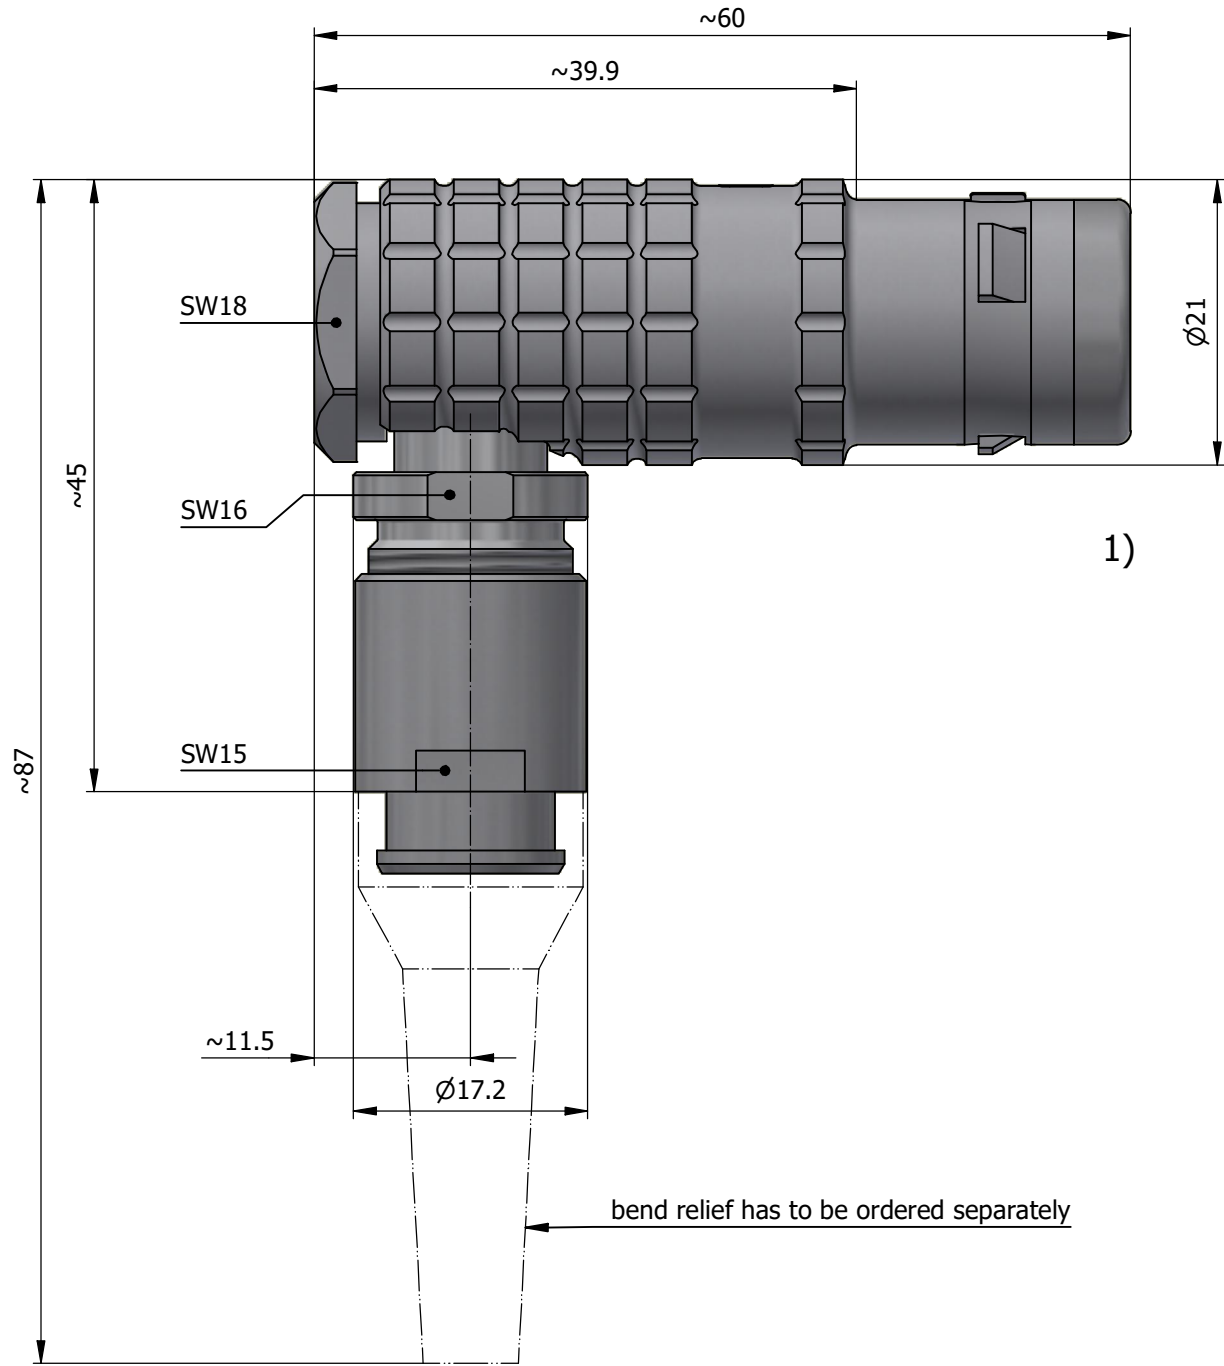

All dimensions are in millimeters (mm)

Alignment Key  
Front View

Insert Configuration  
Rear View

**Note:**

1) This picture is generic and for illustrative purposes only, and may show different keying, materials, colour, finish, and contact configuration. Minor shape or feature variations to actual item may be present.

All additional information are documented on the datasheet (See below link or QR Code)  
[www.lemo.com/pdf/FHL.3K.320.CLLC75Z.pdf](http://www.lemo.com/pdf/FHL.3K.320.CLLC75Z.pdf)

|       |               |        |                |         |           |         |             |         |         |
|-------|---------------|--------|----------------|---------|-----------|---------|-------------|---------|---------|
| Model | Alignment Key | Series | Insert Config. | Housing | Insulator | Contact | Collet Type | Cable Ø | Variant |
| FHL   | .3K           | .320   | .CLLC          | 75Z     |           |         |             |         |         |

Datasheet

**Elbow (90°) plug with cable collet for bend relief**  
 Series 3K

**LEMO**  
 LEMO SA  
 Chemin des Champs-Courbes 28  
 1024 Ecublens - SWITZERLAND

Tel. (+41 21) 695 16 00  
 email : info@lemo.com  
 www.lemo.com