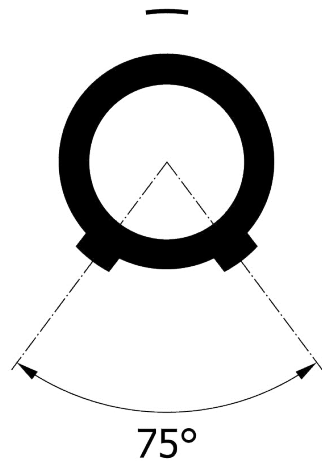

All dimensions are in millimeters (mm)

Alignment Key  
Front View

Insert Configuration  
Rear View

**Note:**

1) This picture is generic and for illustrative purposes only, and may show different keying, materials, colour, finish, and contact configuration. Minor shape or feature variations to actual item may be present.

All additional information are documented on the datasheet (See below link or QR Code)  
[www.lemo.com/pdf/FHL.3K.320.CLLC75Z.pdf](http://www.lemo.com/pdf/FHL.3K.320.CLLC75Z.pdf)

|       |               |        |                |         |           |         |             |         |         |
|-------|---------------|--------|----------------|---------|-----------|---------|-------------|---------|---------|
| Model | Alignment Key | Series | Insert Config. | Housing | Insulator | Contact | Collet Type | Cable Ø | Variant |
| FHL   | .3K           | .320   | .CLLC          | 75Z     |           |         |             |         |         |