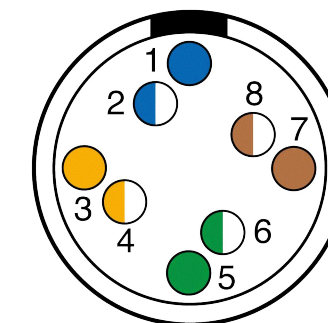

All dimensions are in millimeters (mm)

Alignment Key
Front View

Insert Configuration
Rear View

Note:

1) This picture is generic and for illustrative purposes only, and may show different keying, materials, colour, finish, and contact configuration. Minor shape or feature variations to actual item may be present.

Datasheet

Straight plug, with knurled grip and mold stop
Series 2M

LEMO
LEMO SA
Chemin des Champs-Courbes 28
1024 Ecublens - SWITZERLAND

Tel. (+41 21) 695 16 00
email : info@lemo.com
www.lemo.com

CD

Drawn	02.02.2016	OVU / NHA
Checked	28.10.2022	MARI
Modified	01	28.10.2022 / MARI
DO NOT SCALE DRAWING		