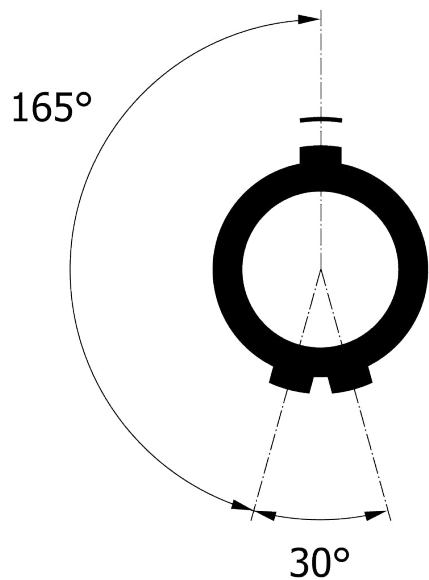

All dimensions are in millimeters (mm)

Alignment Key
Front View

Insert Configuration
Rear View

Note:

1) This picture is generic and for illustrative purposes only, and may show different keying, materials, colour, finish, and contact configuration. Minor shape or feature variations to actual item may be present.

Datasheet

Straight plug, with knurled grip and mold stop
Series 2M

LEMO
LEMO SA
Chemin des Champs-Courbes 28
1024 Ecublens - SWITZERLAND

Tel. (+41 21) 695 16 00
email : info@lemo.com
www.lemo.com

CD

Drawn	02.02.2016	OVU / NHA
Checked	28.10.2022	MARI
Modified	01	28.10.2022 / MARI
DO NOT SCALE DRAWING		