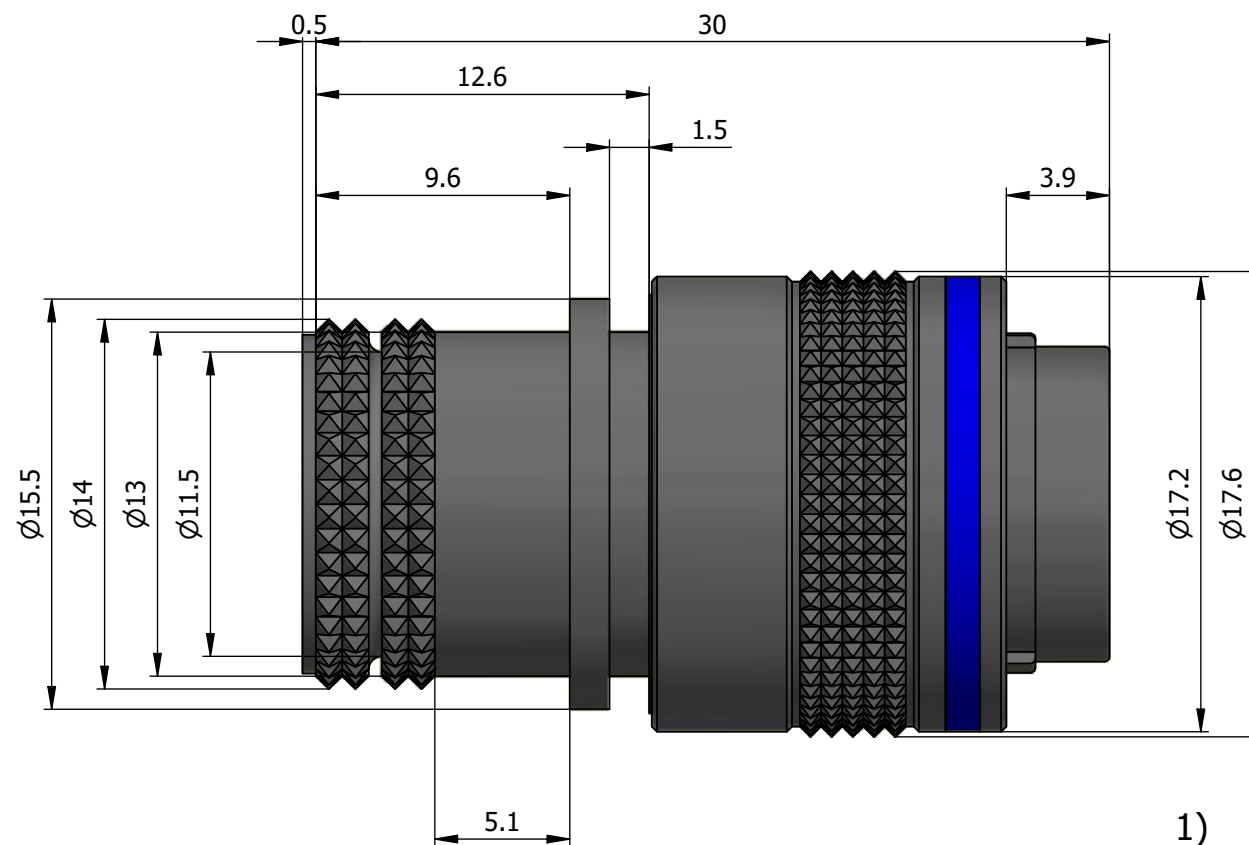

All dimensions are in millimeters (mm)

Alignment Key
Front View

Insert Configuration
Rear View

Note:

1) This picture is generic and for illustrative purposes only, and may show different keying, materials, colour, finish, and contact configuration. Minor shape or feature variations to actual item may be present.

All additional information are documented on the datasheet (See below link or QR Code)
www.lemo.com/pdf/FMN.2M.514.XLCT6.pdf

Model	Alignment Key	Series	Insert Config.	Housing	Insulator	Contact	Variant	Cable \varnothing
FMN.2M.514.XLCT6								

Datasheet

Straight plug, with knurled grip and mold stop
Series 2M

LEMO
LEMO SA
Chemin des Champs-Courbes 28
1024 Ecublens - SWITZERLAND

Tel. (+41 21) 695 16 00
email : info@lemo.com
www.lemo.com

CD

Drawn	02.02.2016	OVU / NHA
Checked	28.10.2022	MARI
Modified	01	28.10.2022 / MARI
DO NOT SCALE DRAWING		