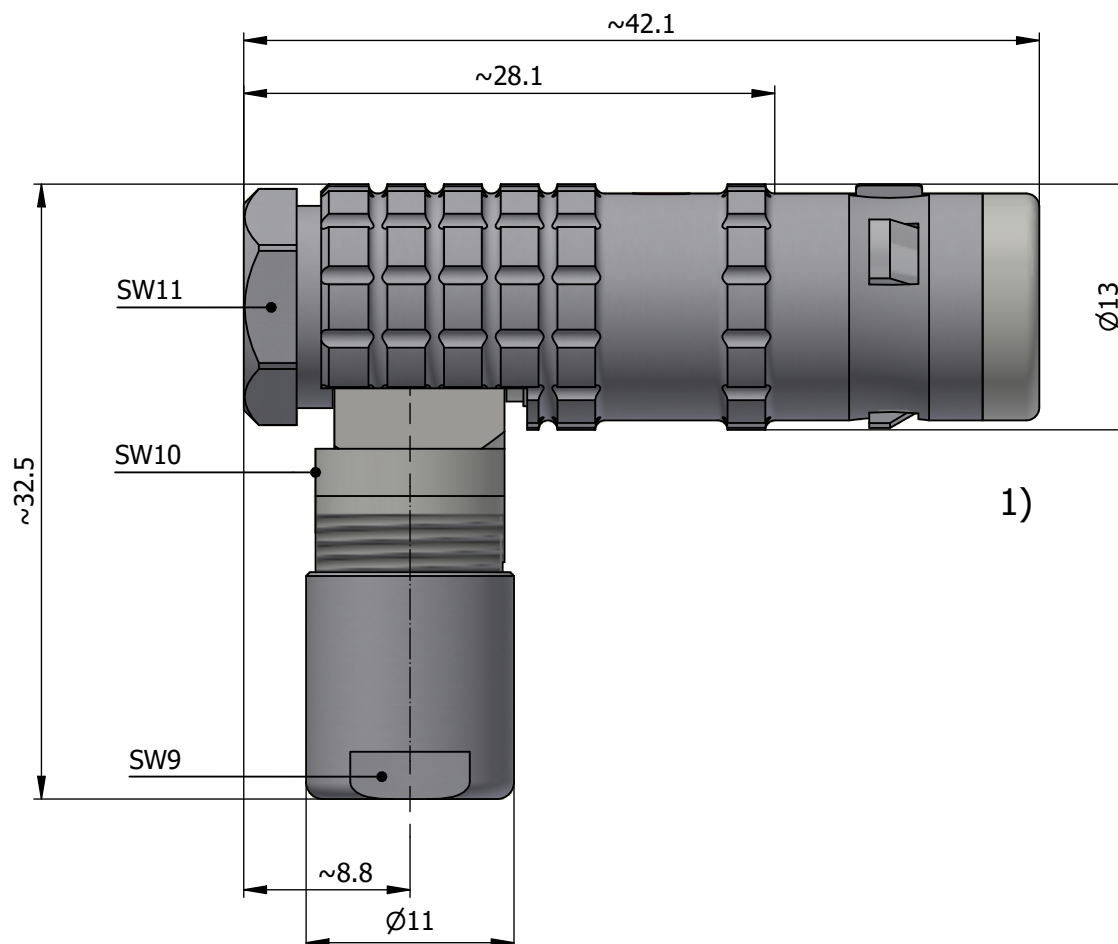

All dimensions are in millimeters (mm)

Alignment Key
Front View

Insert Configuration
Rear View

Note:

1) This picture is generic and for illustrative purposes only, and may show different keying, materials, colour, finish, and contact configuration. Minor shape or feature variations to actual item may be present.

All additional information are documented on the datasheet (See below link or QR Code)
www.lemo.com/pdf/FPA.1K.305.CYCC40.pdf

Model Alignment Key Series Insert Config. Housing Insulator Contact Collet Type Cable ϕ Variant
FPA.1K.305.CYCC40

Datasheet

Elbow (90°) plug with cable collet
 Series 1K

LEMO LEMO SA
 Chemin des Champs-Courbes 28
 1024 Ecublens - SWITZERLAND

Tel. (+41 21) 695 16 00
 email : info@lemo.com
 www.lemo.com

CD

Drawn	18.10.2023	MARI / MARI
Checked	18.10.2023	OBAR
Modified	00	18.10.2023 / MARI
DO NOT SCALE DRAWING		