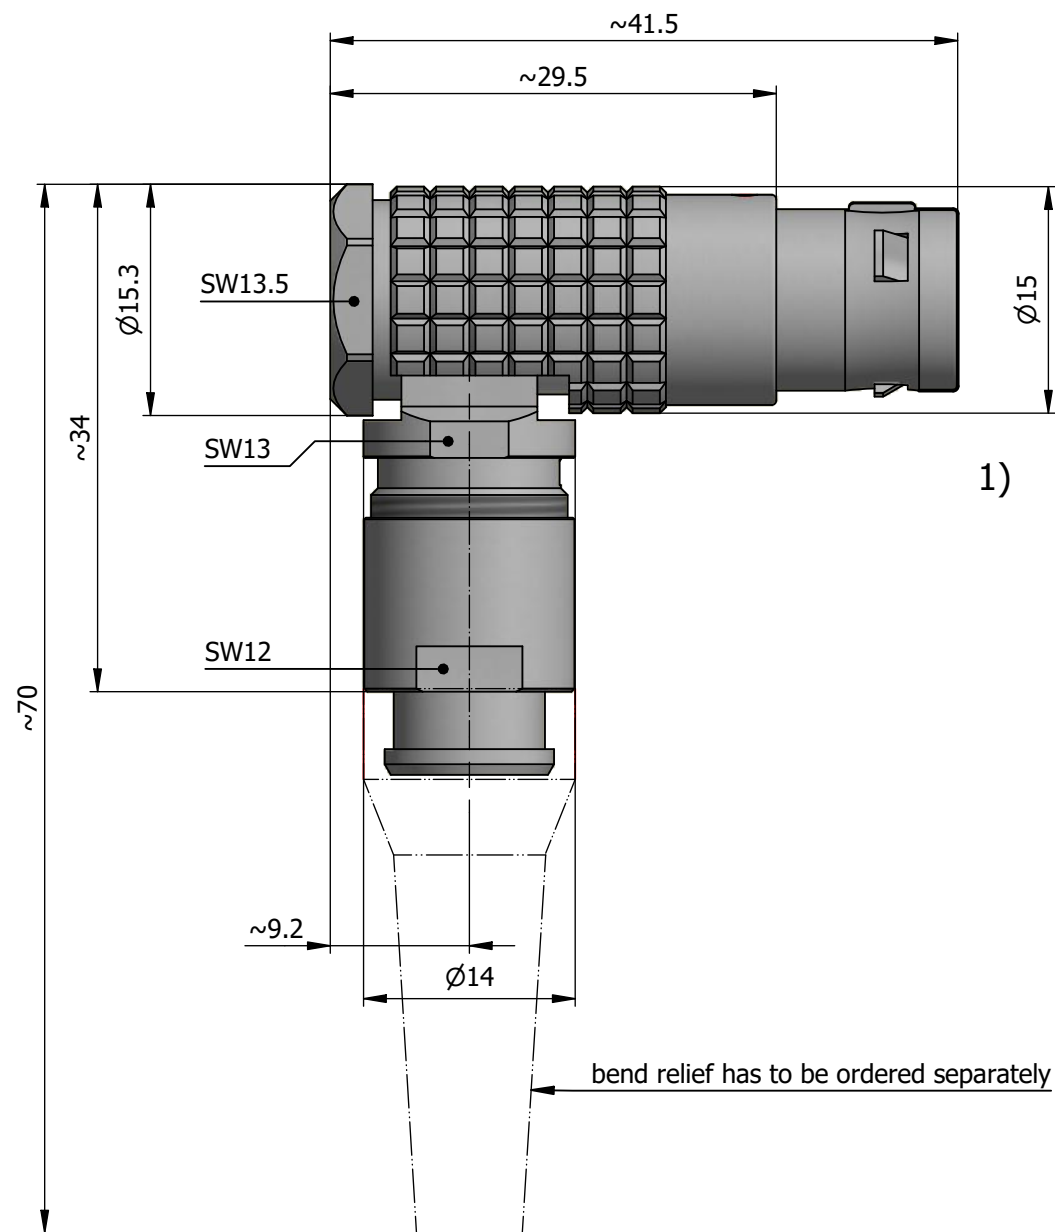

All dimensions are in millimeters (mm)

Alignment Key
Front View

Insert Configuration
Rear View

Note:

1) This picture is generic and for illustrative purposes only, and may show different keying, materials, colour, finish, and contact configuration. Minor shape or feature variations to actual item may be present.

All additional information are documented on the datasheet (See below link or QR Code)
www.lemo.com/pdf/FPA.2B.306.CLAD92Z.pdf

Model Alignment Key Series Insert Config. Housing Insulator Contact Collet Type Cable ϕ Variant
FPA.2B.306.CLAD92Z