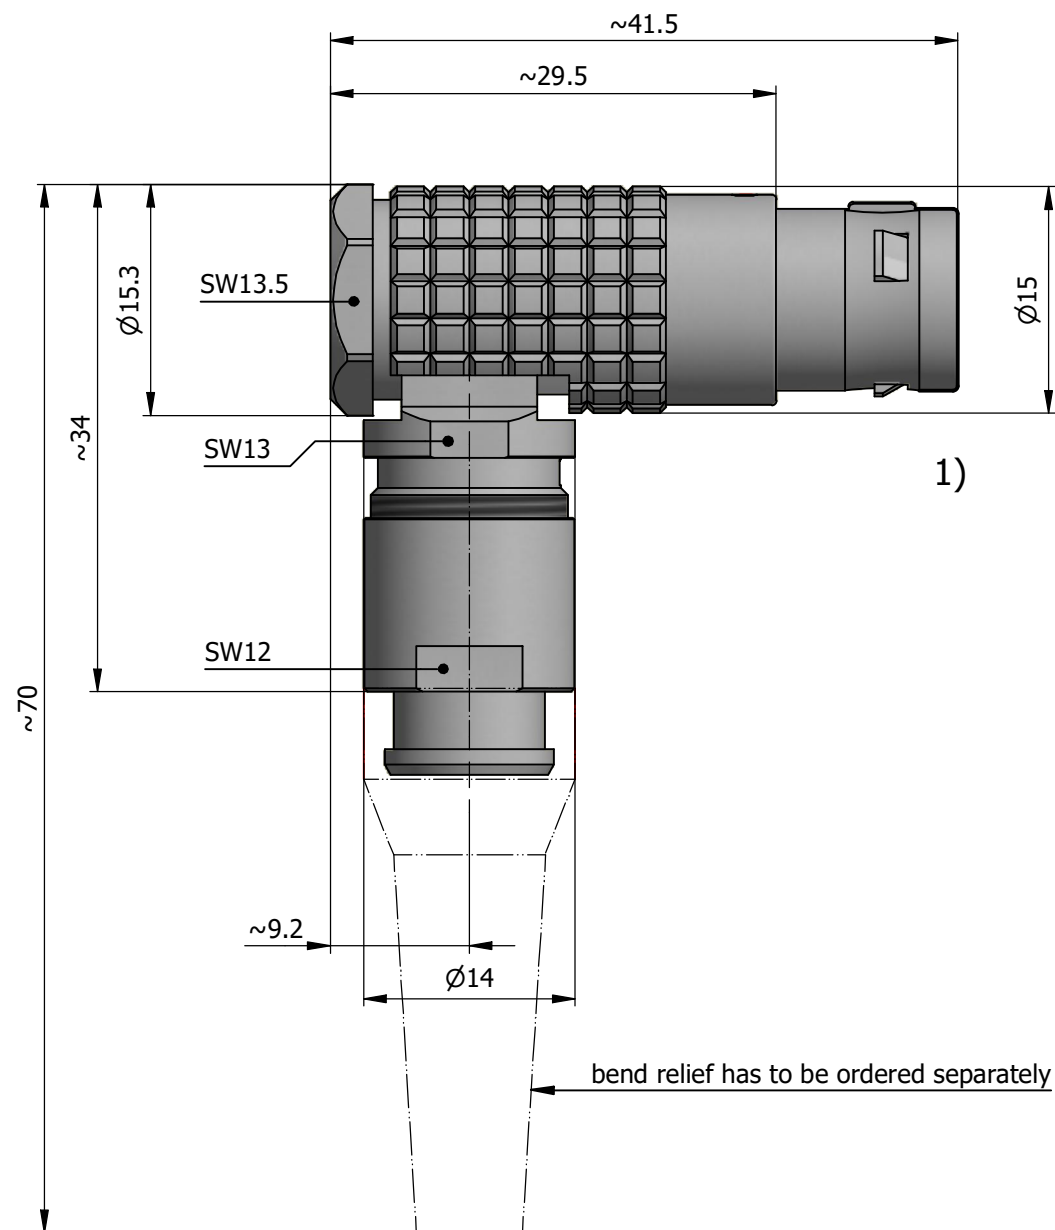

All dimensions are in millimeters (mm)

Alignment Key
Front View

Insert Configuration
Rear View

Note:

1) This picture is generic and for illustrative purposes only, and may show different keying, materials, colour, finish, and contact configuration. Minor shape or feature variations to actual item may be present.

All additional information are documented on the datasheet (See below link or QR Code)
www.lemo.com/pdf/FPA.2B.319.CLAD72Z.pdf

Model Alignment Key Series Insert Config. Housing Insulator Contact Collet Type Cable ϕ Variant
FPA.2B.319.CLAD72Z