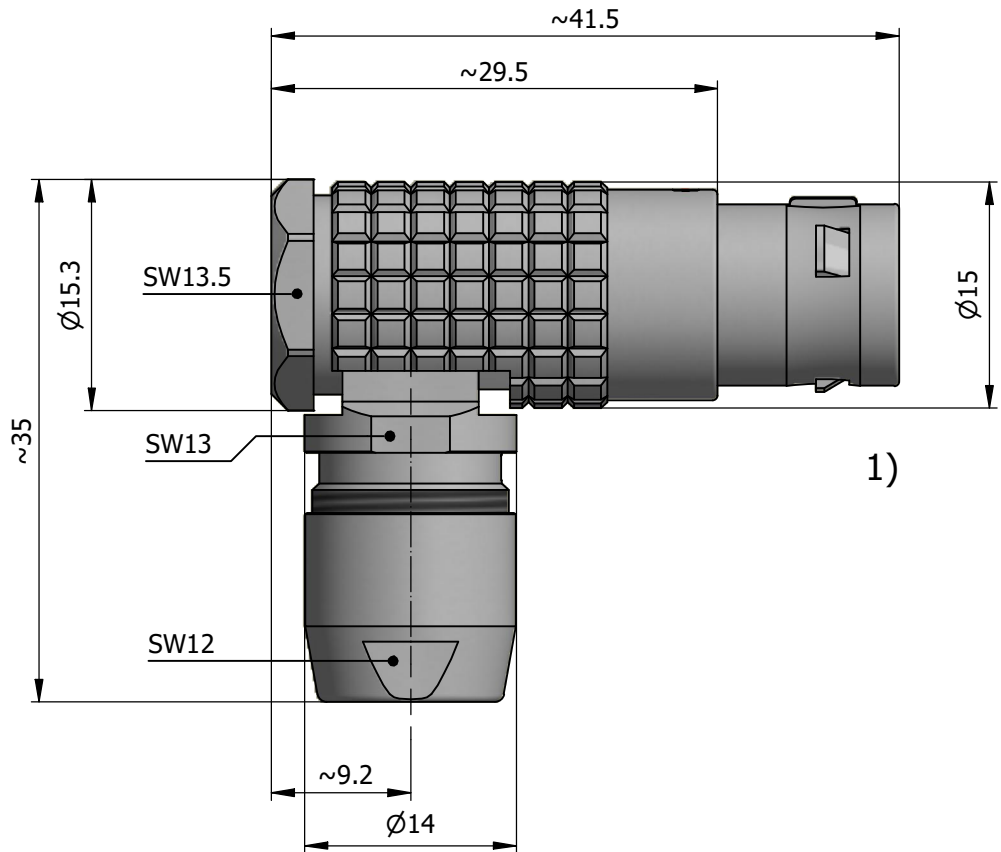

All dimensions are in millimeters (mm)

Alignment Key
Front View

Insert Configuration
Rear View

Note:

1) This picture is generic and for illustrative purposes only, and may show different keying, materials, colour, finish, and contact configuration. Minor shape or feature variations to actual item may be present.

All additional information are documented on the datasheet (See below link or QR Code)
www.lemo.com/pdf/FPA.2B.319.CLAD92.pdf

Model Alignment Key Series Insert Config. Housing Insulator Contact Collet Type Cable \varnothing Variant
FPA.2B.319.CLAD92