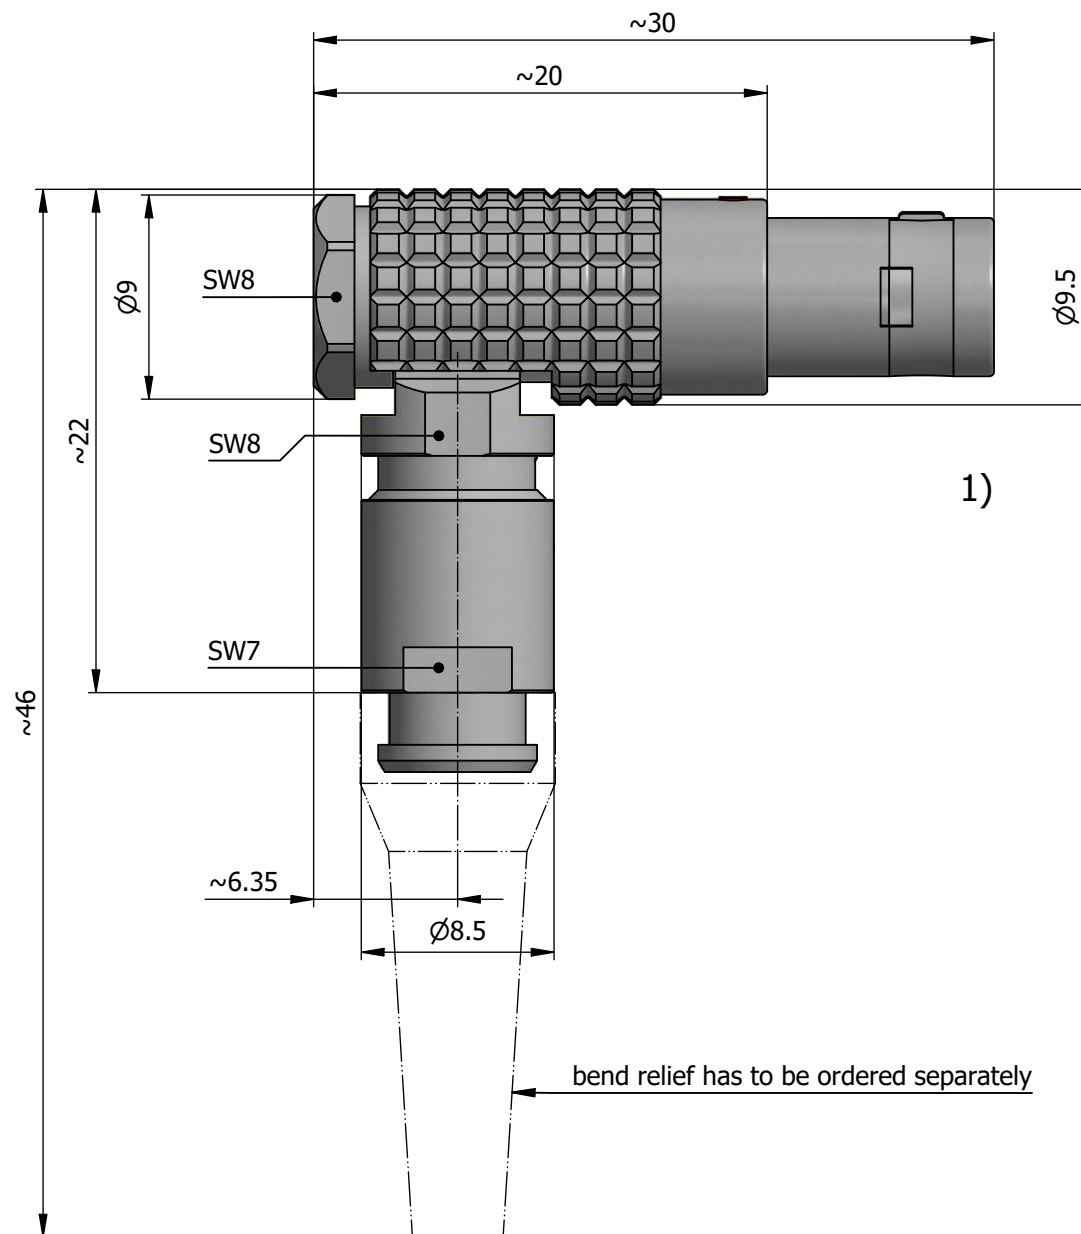

All dimensions are in millimeters (mm)

Alignment Key
Front View

Insert Configuration
Rear View

Note:

1) This picture is generic and for illustrative purposes only, and may show different keying, materials, colour, finish, and contact configuration. Minor shape or feature variations to actual item may be present.

All additional information are documented on the datasheet (See below link or QR Code)
www.lemo.com/pdf/FPB.0B.305.CLAD52Z.pdf

Model	Alignment Key	Series	Insert Config.	Housing	Insulator	Contact	Collet Type	Cable Ø	Variant
FPB	.0B	.305	.CLAD52Z						