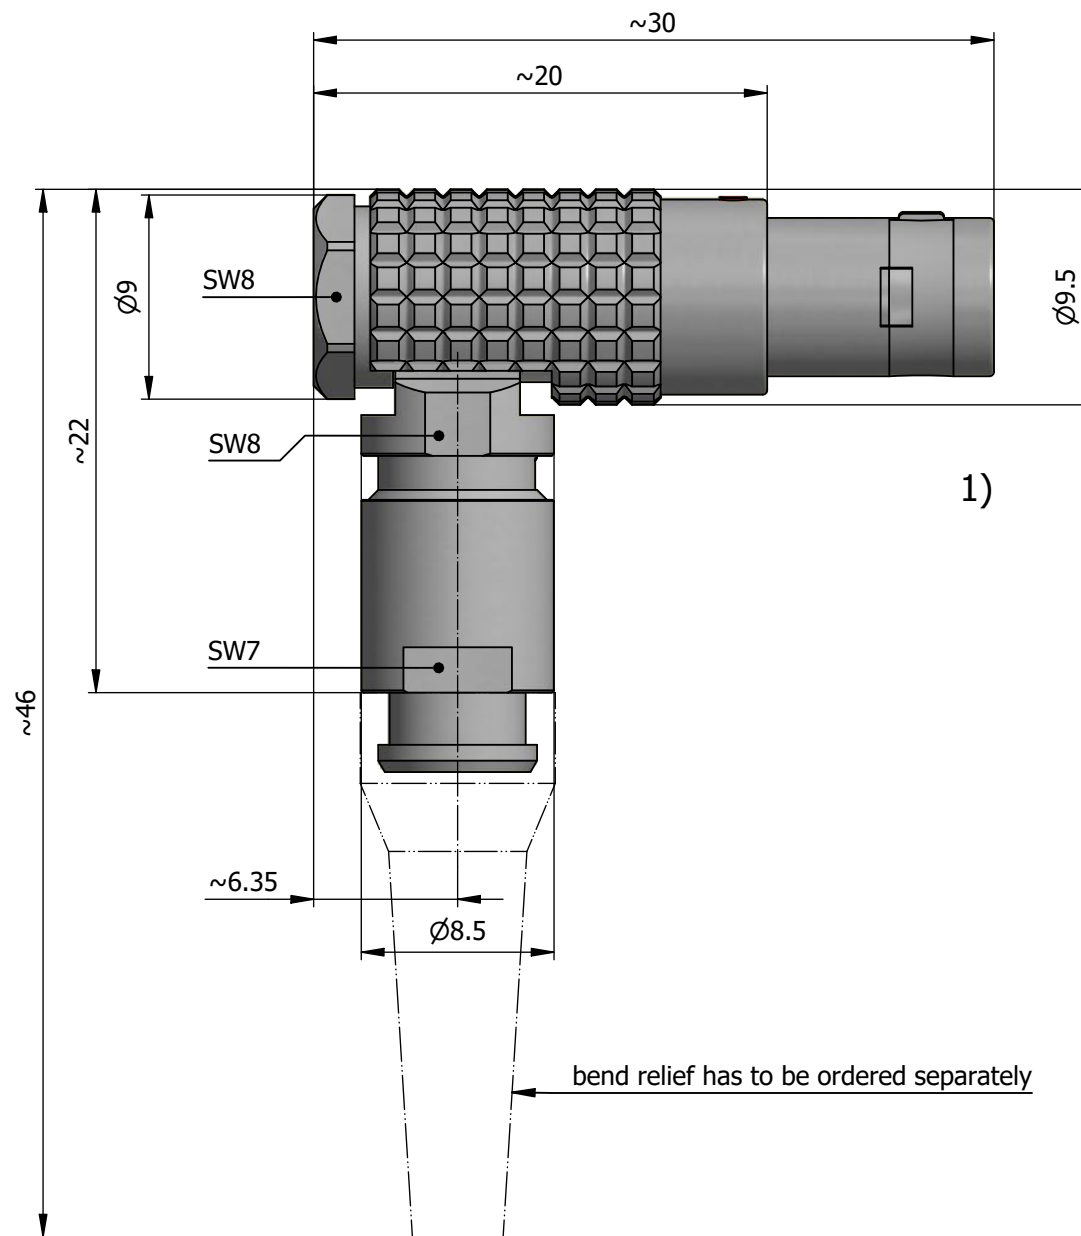

All dimensions are in millimeters (mm)

Alignment Key  
Front View

Insert Configuration  
Rear View

**Note:**

1) This picture is generic and for illustrative purposes only, and may show different keying, materials, colour, finish, and contact configuration. Minor shape or feature variations to actual item may be present.

All additional information are documented on the datasheet (See below link or QR Code)  
[www.lemo.com/pdf/FPB.0B.307.CLAD42Z.pdf](http://www.lemo.com/pdf/FPB.0B.307.CLAD42Z.pdf)

Model	Alignment Key	Series	Insert Config.	Housing	Insulator	Contact	Collet Type	Cable Ø	Variant
FPB	.0B	.307	.CLAD42Z						