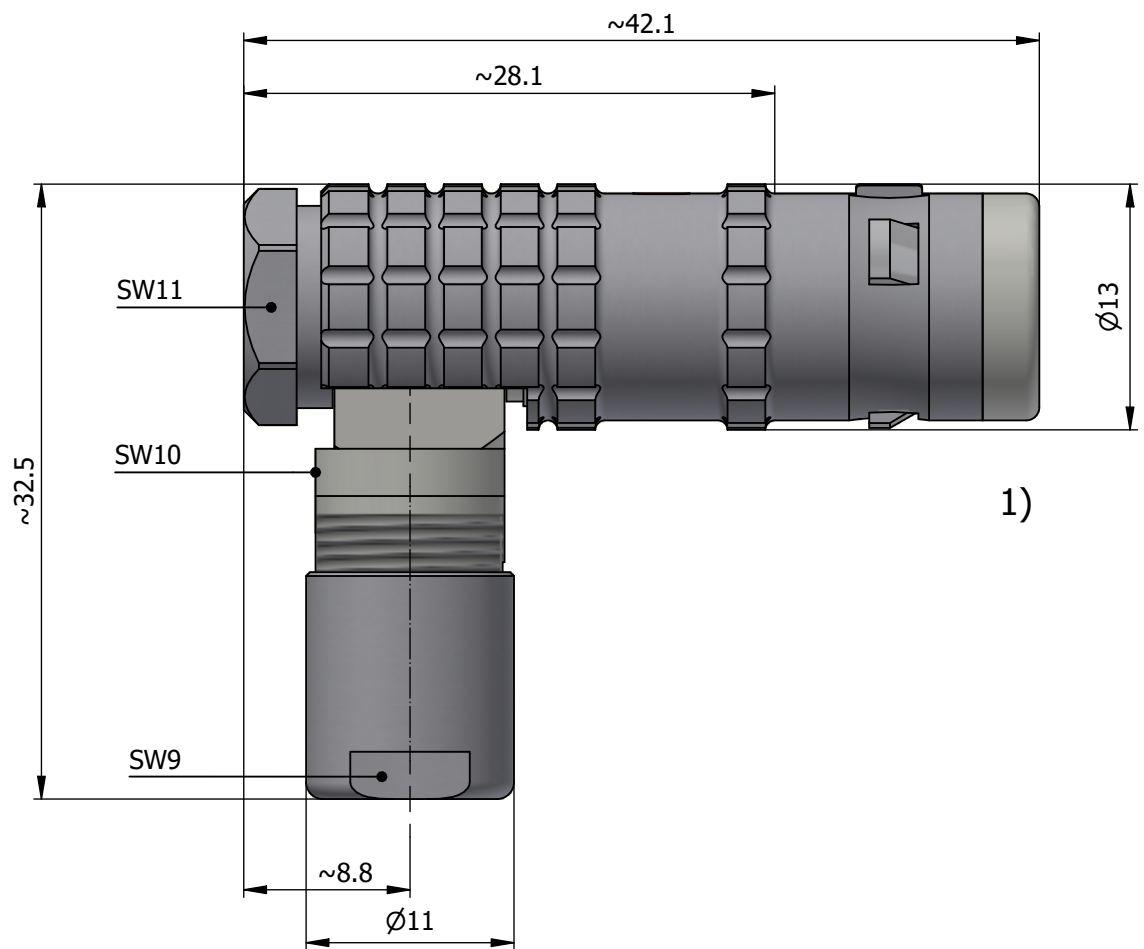

All dimensions are in millimeters (mm)

Alignment Key
Front View

Insert Configuration
Rear View

Note:

1) This picture is generic and for illustrative purposes only, and may show different keying, materials, colour, finish, and contact configuration. Minor shape or feature variations to actual item may be present.

All additional information are documented on the datasheet (See below link or QR Code)
www.lemo.com/pdf/FPB.1K.304.CLAC50.pdf

Model	Alignment Key	Series	Insert Config.	Housing	Insulator	Contact	Collet Type	Cable Ø	Variant
FPB.1K.304		1K							CLAC50

Datasheet

Elbow (90°) plug with cable collet
Series 1K

LEMO
LEMO SA
Chemin des Champs-Courbes 28
1024 Ecublens - SWITZERLAND

Tel. (+41 21) 695 16 00
email : info@lemo.com
www.lemo.com

CD

Drawn	18.10.2023	MARI / MARI
Checked	18.10.2023	OBAR
Modified	00	18.10.2023 / MARI
DO NOT SCALE DRAWING		