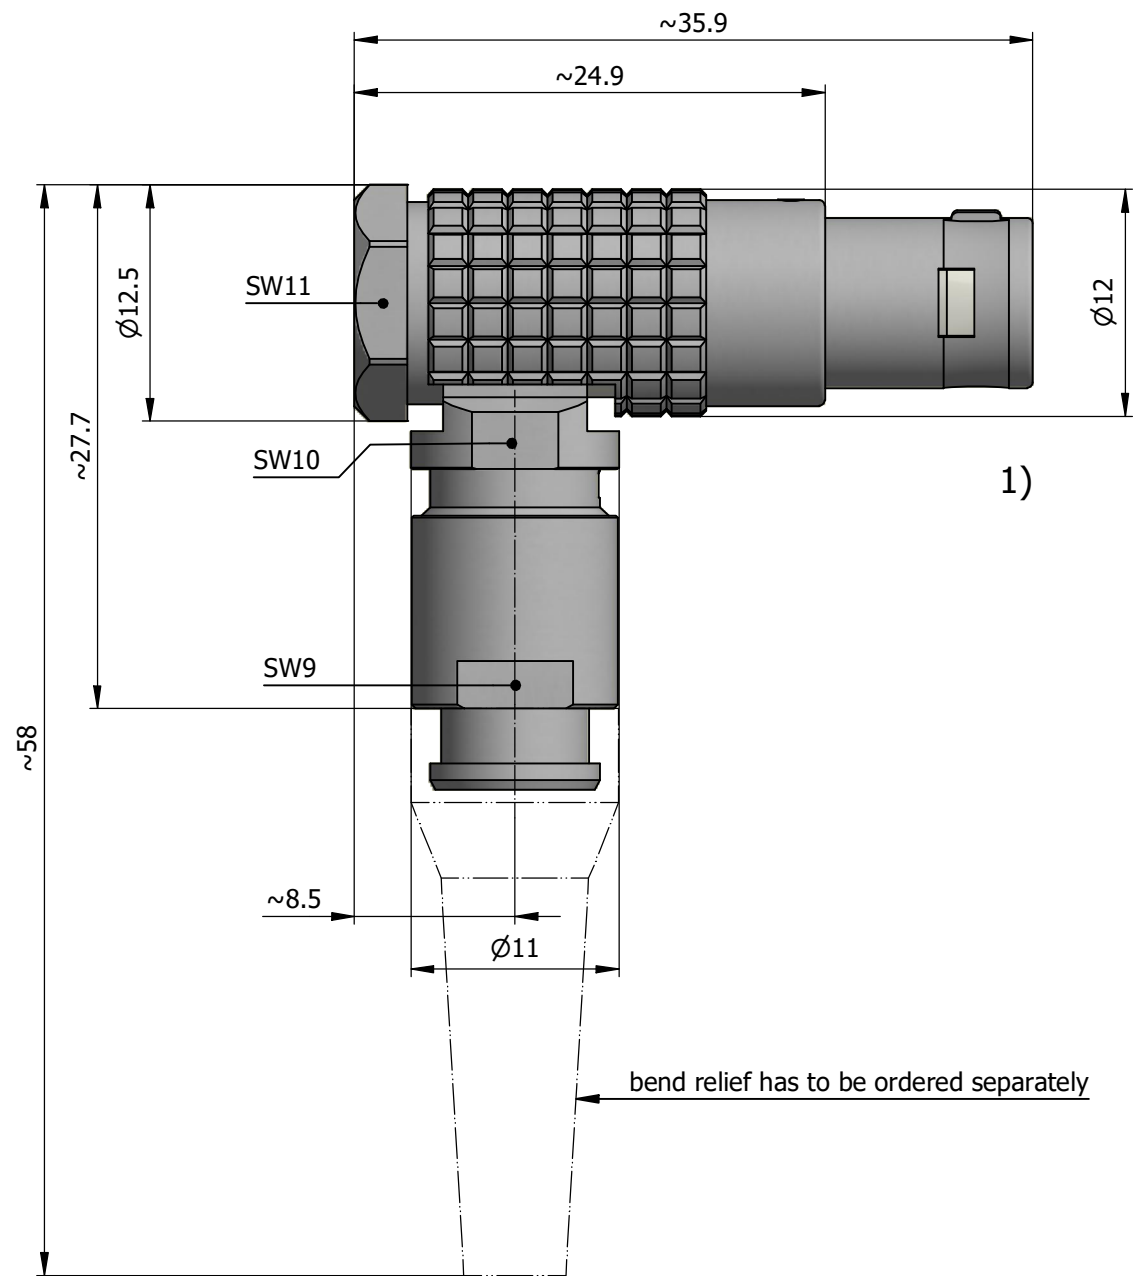

All dimensions are in millimeters (mm)

Note:

1) This picture is generic and for illustrative purposes only, and may show different keying, materials, colour, finish, and contact configuration. Minor shape or feature variations to actual item may be present.

All additional information are documented on the datasheet (See below link or QR Code)
www.lemo.com/pdf/FPC.1B.305.CLAD72Z.pdf

Model	Alignment Key	Series	Insert Config.	Housing	Insulator	Contact	Collet Type	Cable Ø	Variant
FPC	.1B	.305	.CLAD	72Z					