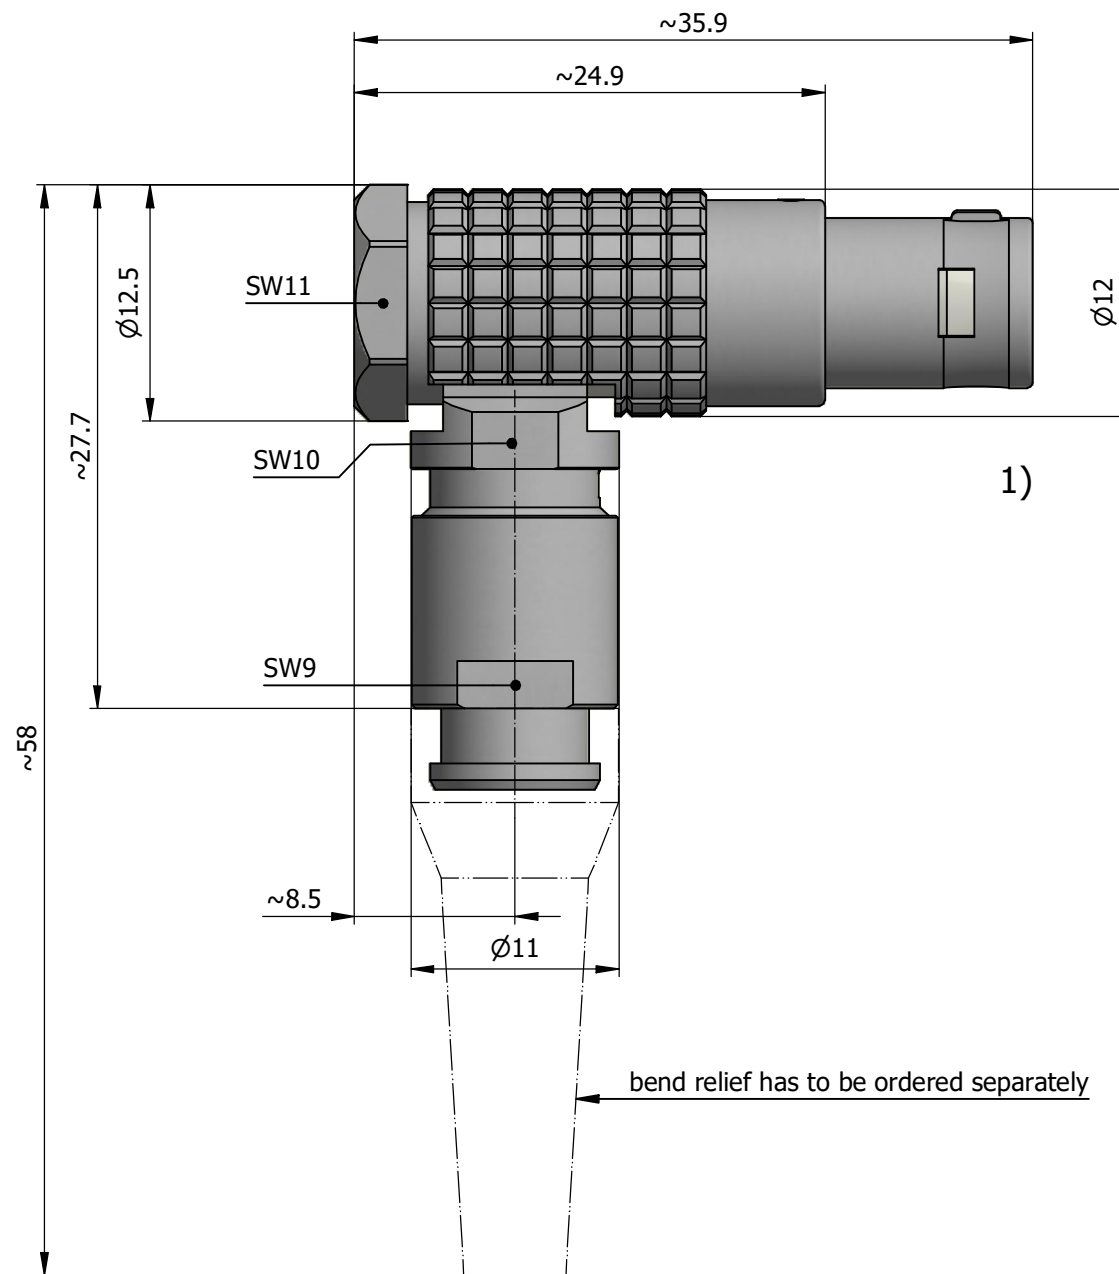

All dimensions are in millimeters (mm)

Alignment Key
Front View

Insert Configuration
Rear View

Note:

1) This picture is generic and for illustrative purposes only, and may show different keying, materials, colour, finish, and contact configuration. Minor shape or feature variations to actual item may be present.

All additional information are documented on the datasheet (See below link or QR Code)
www.lemo.com/pdf/FPD.1B.302.CLAD52Z.pdf

Model	Alignment Key	Series	Insert Config.	Housing	Insulator	Contact	Collet Type	Cable Ø	Variant
FPD	.1B	.302	.CLAD52Z						