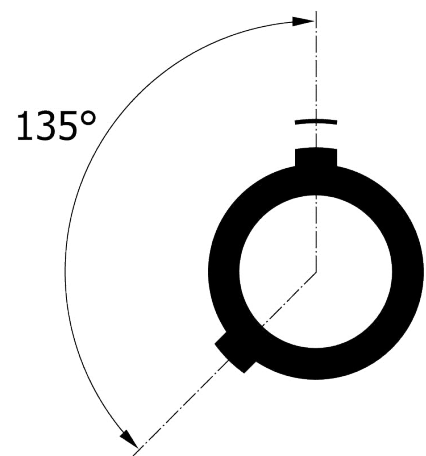

All dimensions are in millimeters (mm)

Alignment Key
Front View

Insert Configuration
Rear View

Note:

1) This picture is generic and for illustrative purposes only, and may show different keying, materials, colour, finish, and contact configuration. Minor shape or feature variations to actual item may be present.

CD

Drawn	05.12.2024	MARI / MARI
Checked	05.12.2024	OBAR
Modified	00	05.12.2024 / MARI
DO NOT SCALE DRAWING		

FPD.1B.302.CLAD52Z