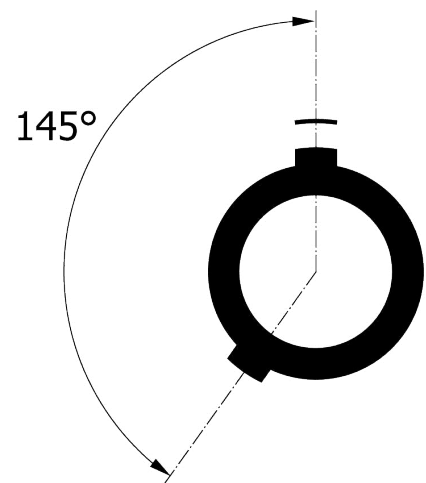

All dimensions are in millimeters (mm)

Alignment Key
Front View

Insert Configuration
Rear View

Note:

1) This picture is generic and for illustrative purposes only, and may show different keying, materials, colour, finish, and contact configuration. Minor shape or feature variations to actual item may be present.