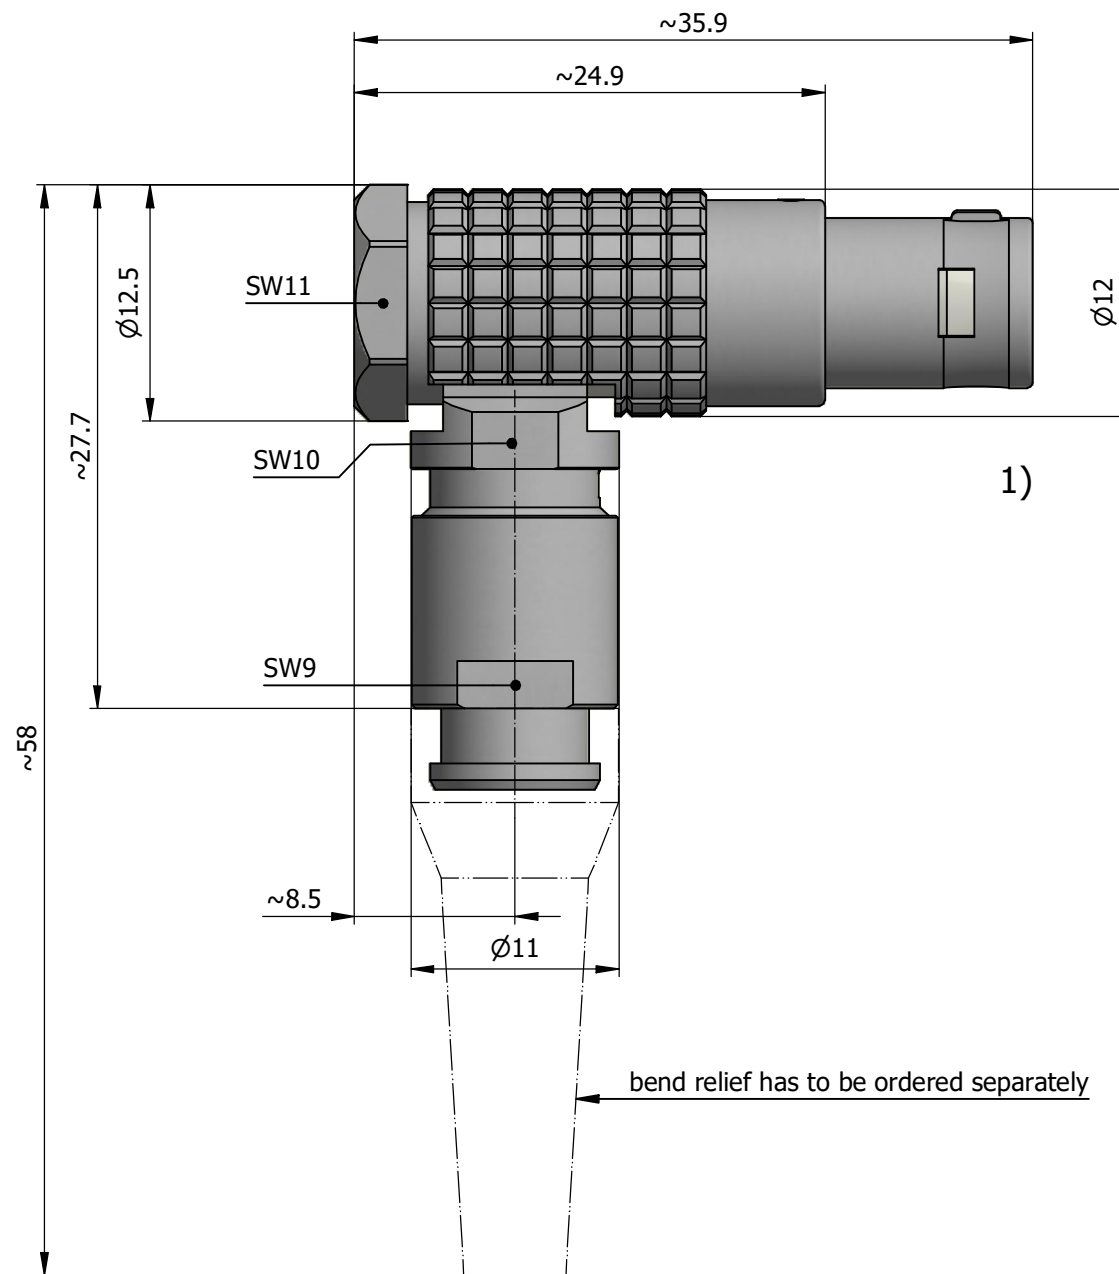

All dimensions are in millimeters (mm)

Alignment Key
Front View

Insert Configuration
Rear View

Note:

1) This picture is generic and for illustrative purposes only, and may show different keying, materials, colour, finish, and contact configuration. Minor shape or feature variations to actual item may be present.

All additional information are documented on the datasheet (See below link or QR Code)
www.lemo.com/pdf/FPE.1B.302.CLAD52Z.pdf

Model	Alignment Key	Series	Insert Config.	Housing	Insulator	Contact	Collet Type	Cable Ø	Variant
FPE	.1B	.302	.CLAD52Z						