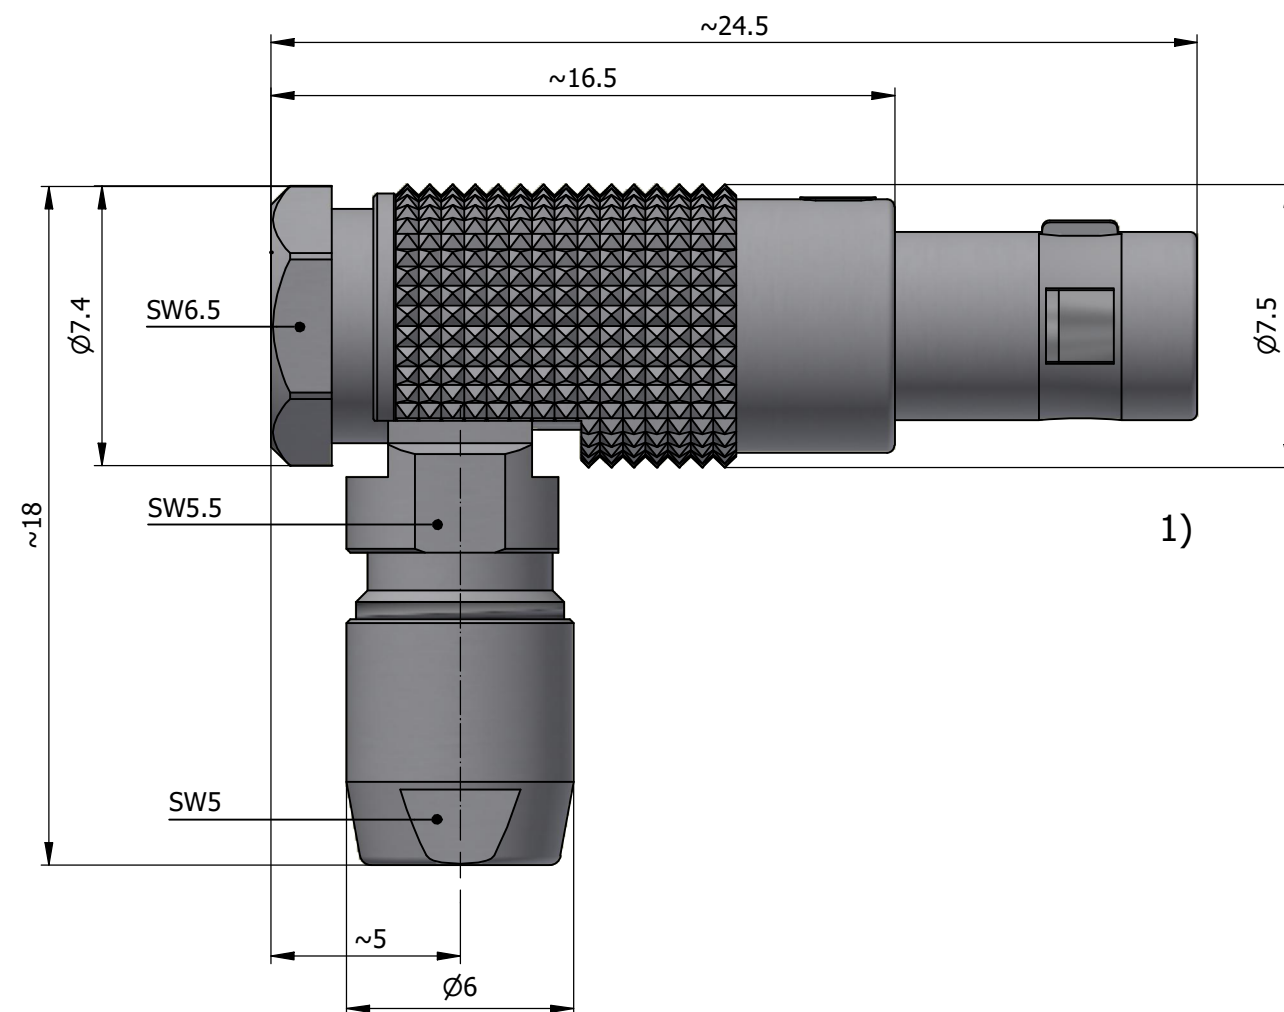

All dimensions are in millimeters (mm)

Alignment Key
Front View

Insert Configuration
Rear View

Note:

1) This picture is generic and for illustrative purposes only, and may show different keying, materials, colour, finish, and contact configuration. Minor shape or feature variations to actual item may be present.

All additional information are documented on the datasheet (See below link or QR Code)
www.lemo.com/pdf/FPG.00.302.CLAD35.pdf

Model Alignment Key Series Insert Config. Housing Insulator Contact Collet Type Cable ϕ Variant
FPG.00.302.CLAD35