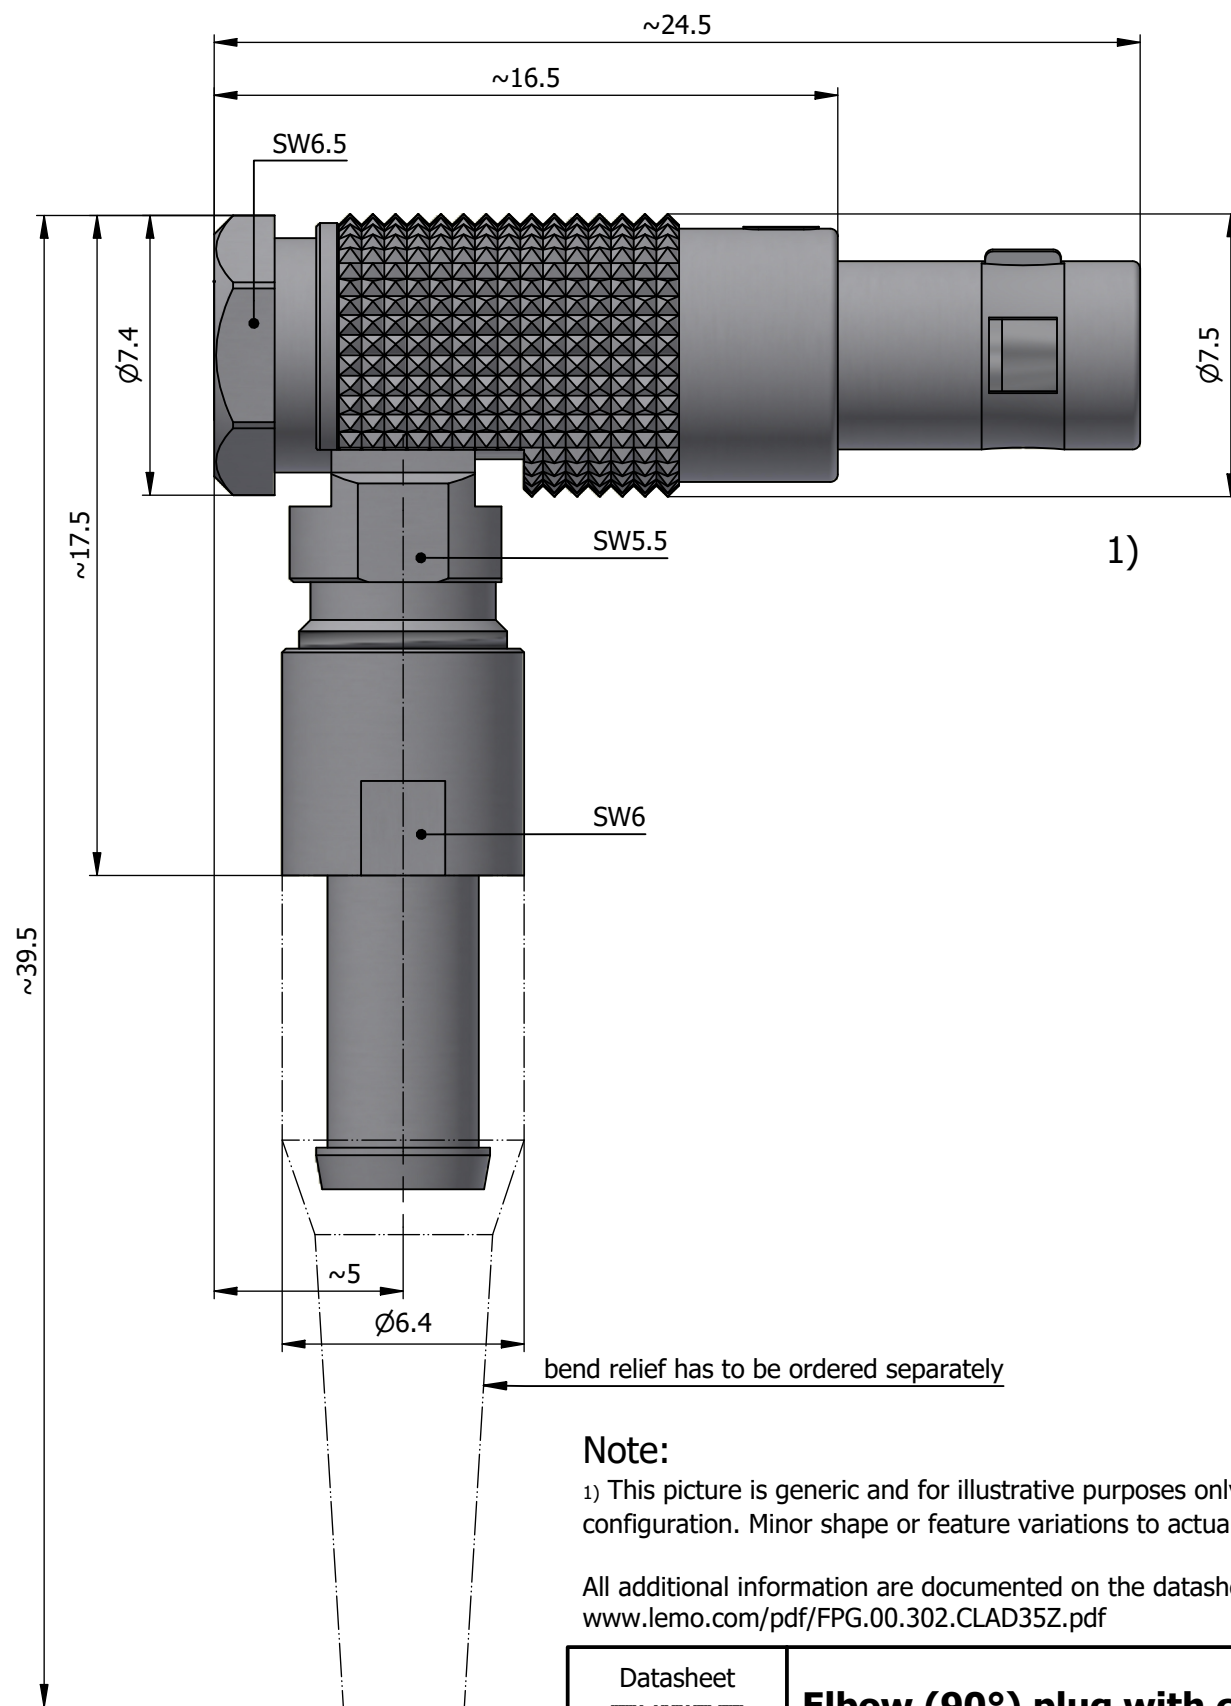

All dimensions are in millimeters (mm)

Alignment Key
Front View

Insert Configuration
Rear View

Note:

1) This picture is generic and for illustrative purposes only, and may show different keying, materials, colour, finish, and contact configuration. Minor shape or feature variations to actual item may be present.

All additional information are documented on the datasheet (See below link or QR Code)
www.lemo.com/pdf/FPG.00.302.CLAD35Z.pdf

Datasheet

Elbow (90°) plug with cable collet for bend relief
 Series 00

LEMO
 LEMO SA
 Chemin des Champs-Courbes 28
 1024 Ecublens - SWITZERLAND