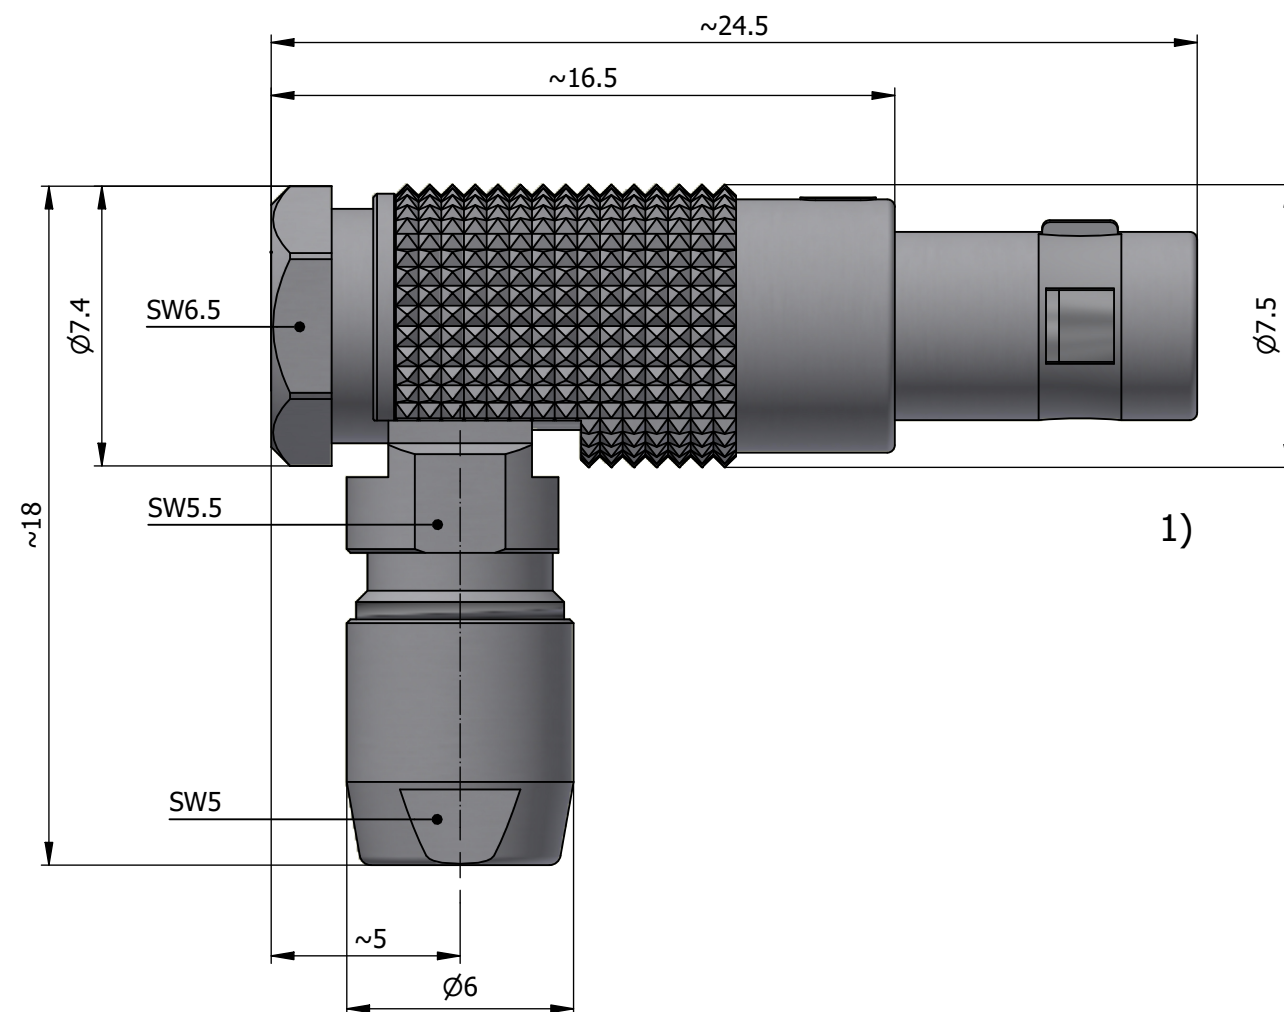

All dimensions are in millimeters (mm)

Alignment Key  
Front View

Insert Configuration  
Rear View

**Note:**

1) This picture is generic and for illustrative purposes only, and may show different keying, materials, colour, finish, and contact configuration. Minor shape or feature variations to actual item may be present.

All additional information are documented on the datasheet (See below link or QR Code)  
[www.lemo.com/pdf/FPG.00.303.CLAD35.pdf](http://www.lemo.com/pdf/FPG.00.303.CLAD35.pdf)

Model	Alignment Key	Series	Insert Config.	Housing	Insulator	Contact	Collet Type	Cable $\varnothing$	Variant
FPG.00		.303							
CLAD35									