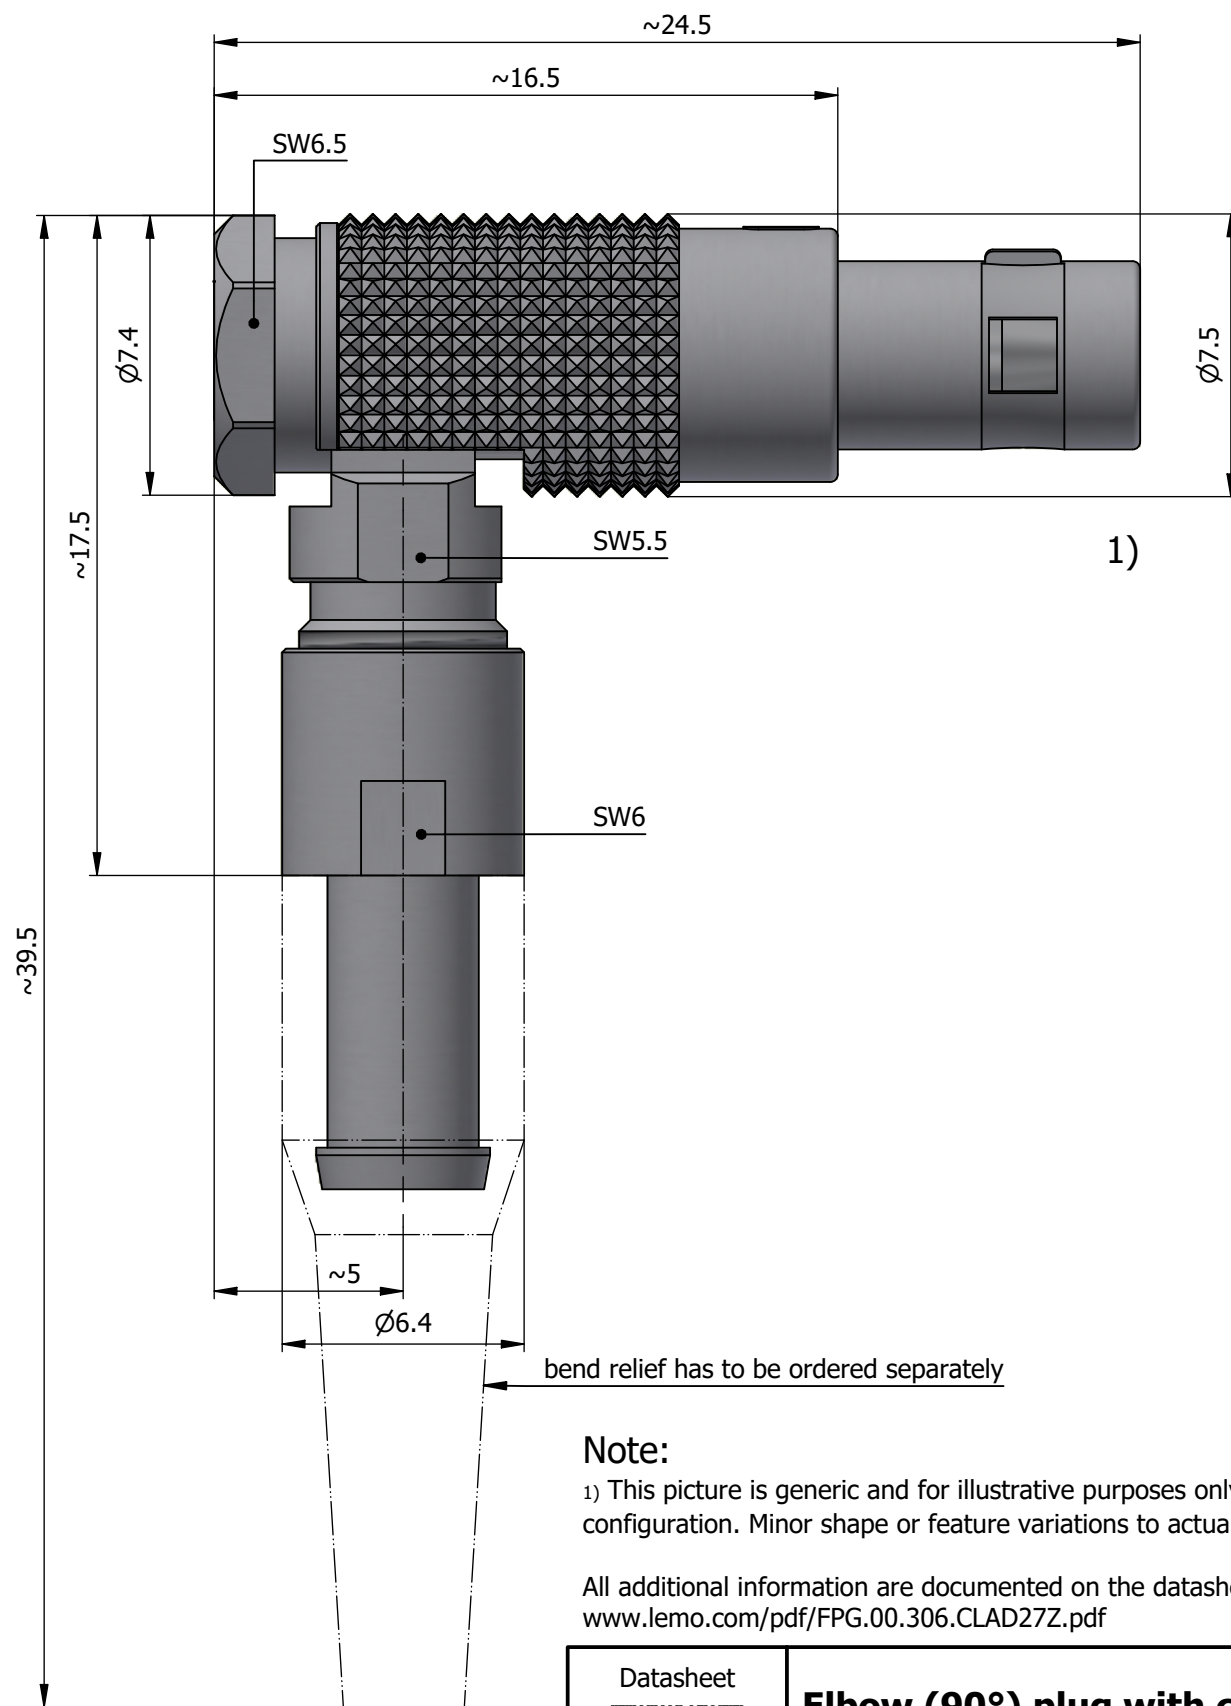

All dimensions are in millimeters (mm)

Alignment Key
Front View

Insert Configuration
Rear View

Note:

1) This picture is generic and for illustrative purposes only, and may show different keying, materials, colour, finish, and contact configuration. Minor shape or feature variations to actual item may be present.

All additional information are documented on the datasheet (See below link or QR Code)
www.lemo.com/pdf/FPG.00.306.CLAD27Z.pdf

Model	Alignment Key	Series	Insert Config.	Housing	Insulator	Contact	Collet Type	Cable ϕ	Variant
FPG.00		306	CLAD27Z						