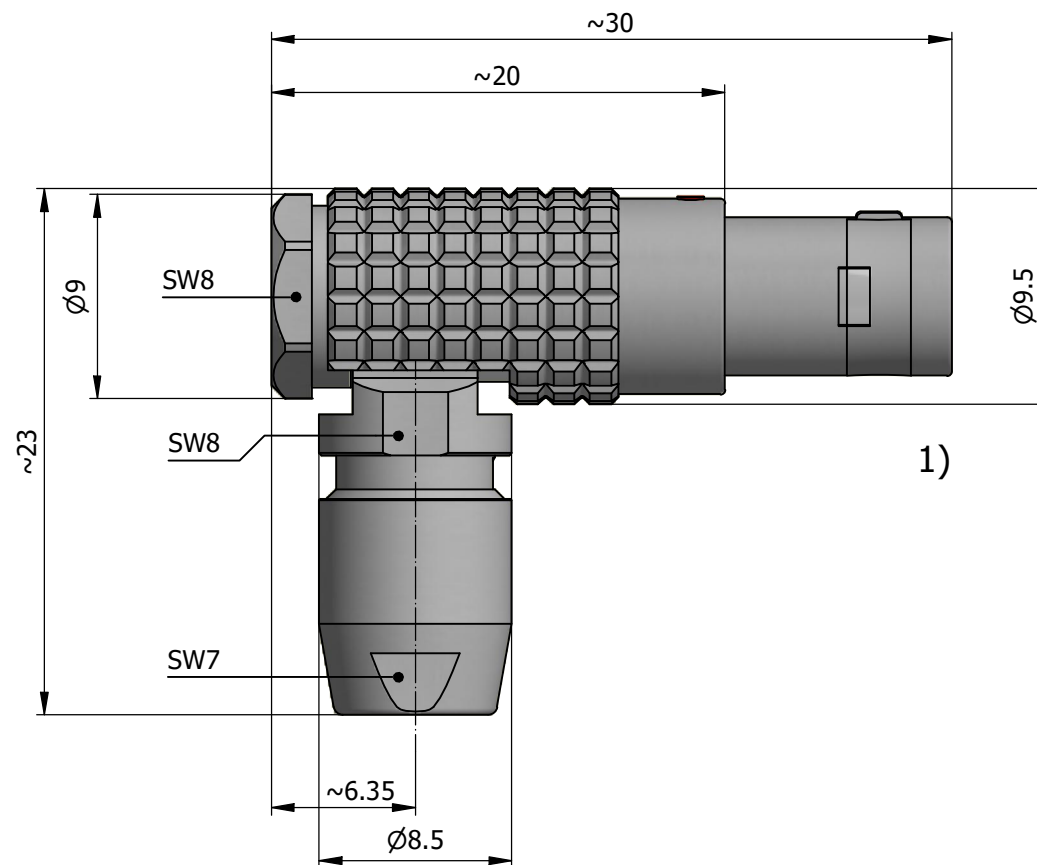

All dimensions are in millimeters (mm)

Alignment Key
Front View

Insert Configuration
Rear View

Note:

1) This picture is generic and for illustrative purposes only, and may show different keying, materials, colour, finish, and contact configuration. Minor shape or feature variations to actual item may be present.

All additional information are documented on the datasheet (See below link or QR Code)
www.lemo.com/pdf/FPG.0B.303.CLAD42.pdf

Model	Alignment Key	Series	Insert Config.	Housing	Insulator	Contact	Collet Type	Cable ϕ	Variant
FPG.0B.303									
CLAD42									