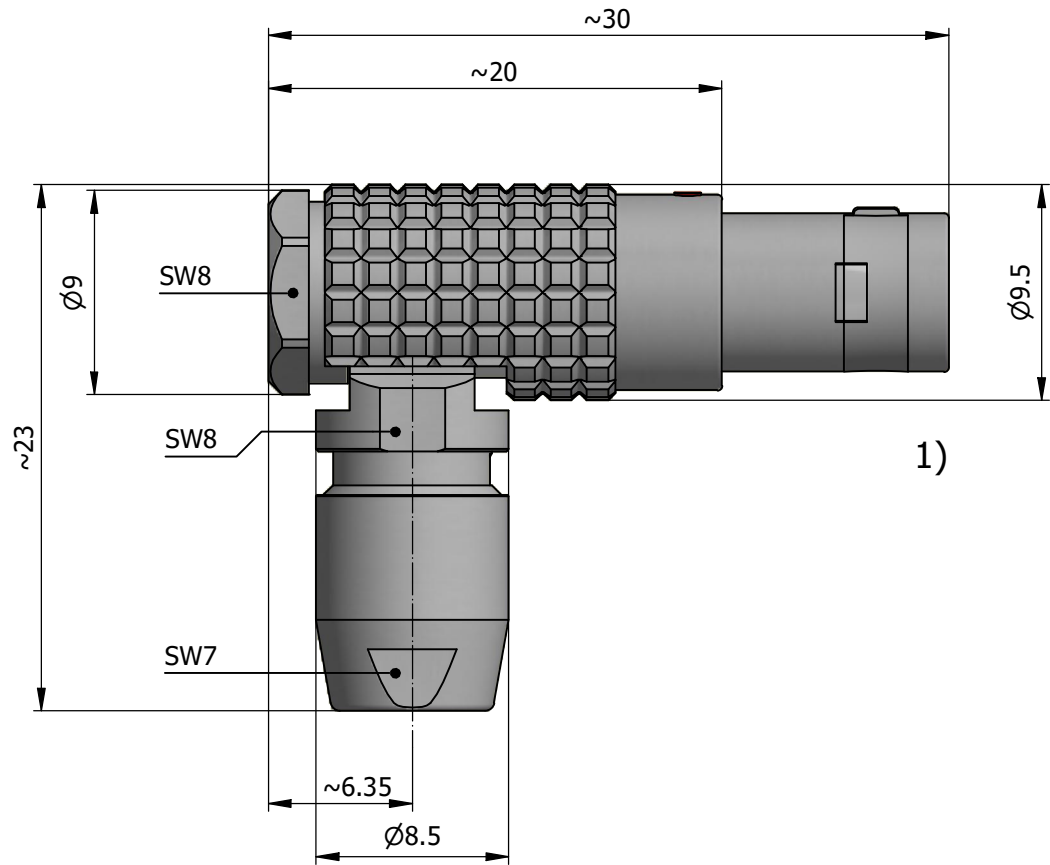

All dimensions are in millimeters (mm)

Alignment Key  
Front View

Insert Configuration  
Rear View

**Note:**

1) This picture is generic and for illustrative purposes only, and may show different keying, materials, colour, finish, and contact configuration. Minor shape or feature variations to actual item may be present.

All additional information are documented on the datasheet (See below link or QR Code)  
[www.lemo.com/pdf/FPG.0B.303.CYCD32.pdf](http://www.lemo.com/pdf/FPG.0B.303.CYCD32.pdf)

Model	Alignment Key	Series	Insert Config.	Housing	Insulator	Contact	Collet Type	Cable $\varnothing$	Variant
FPG.0B.303.CYCD32									

<p>Datasheet</p>	<p><b>Elbow (90°) plug with cable collet</b></p> <p>Series 0B</p>		<p>Drawn 05.12.2024 MARI/MARI</p>
	<p>LEMO SA Chemin des Champs-Courbes 28 1024 Ecublens - SWITZERLAND</p>		<p>Checked 05.12.2024 OBAR</p>
	<p>Tel. (+41 21) 695 16 00 email : info@lemo.com www.lemo.com</p>		<p>Modified 00 05.12.2024/MARI</p>
	<p>CD</p>		<p>DO NOT SCALE DRAWING</p>
<p><b>FPG.0B.303.CYCD32</b></p>			