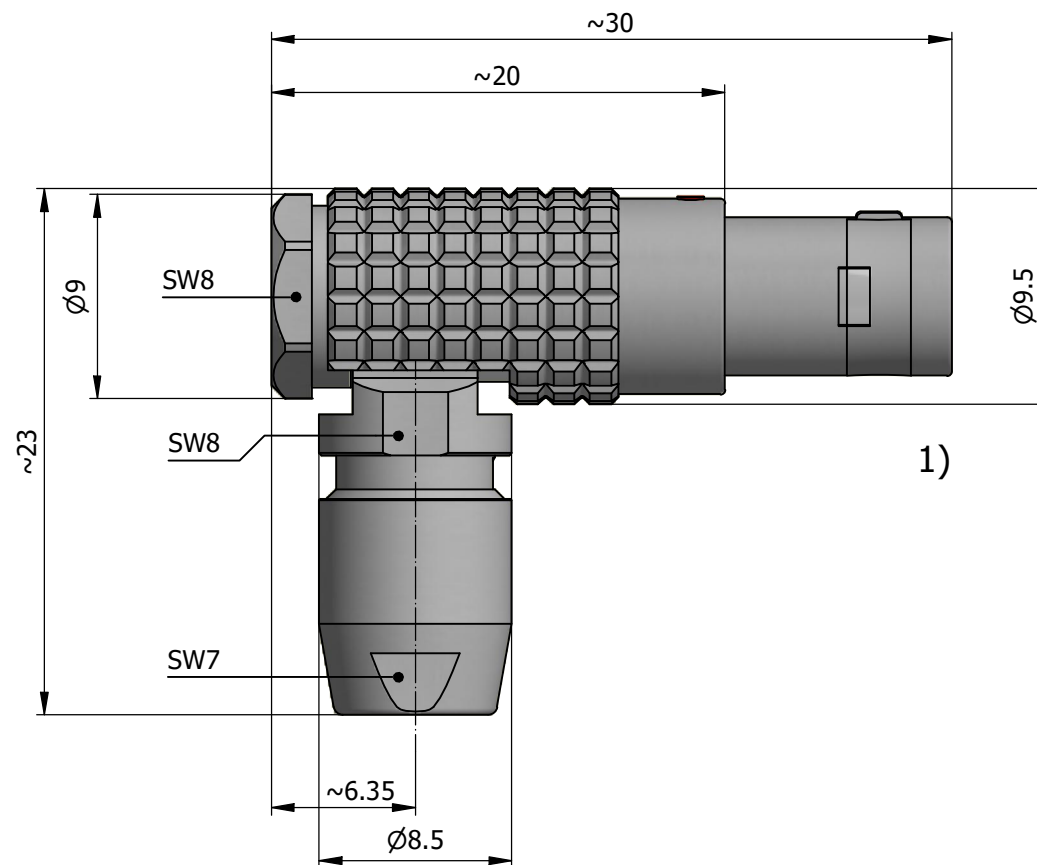

All dimensions are in millimeters (mm)

Alignment Key
Front View

Insert Configuration
Rear View

Note:

1) This picture is generic and for illustrative purposes only, and may show different keying, materials, colour, finish, and contact configuration. Minor shape or feature variations to actual item may be present.

All additional information are documented on the datasheet (See below link or QR Code)
www.lemo.com/pdf/FPG.0B.303.CYCD42.pdf

Model	Alignment Key	Series	Insert Config.	Housing	Insulator	Contact	Collet Type	Cable ϕ	Variant
FPG.0B.303.CYCD42									