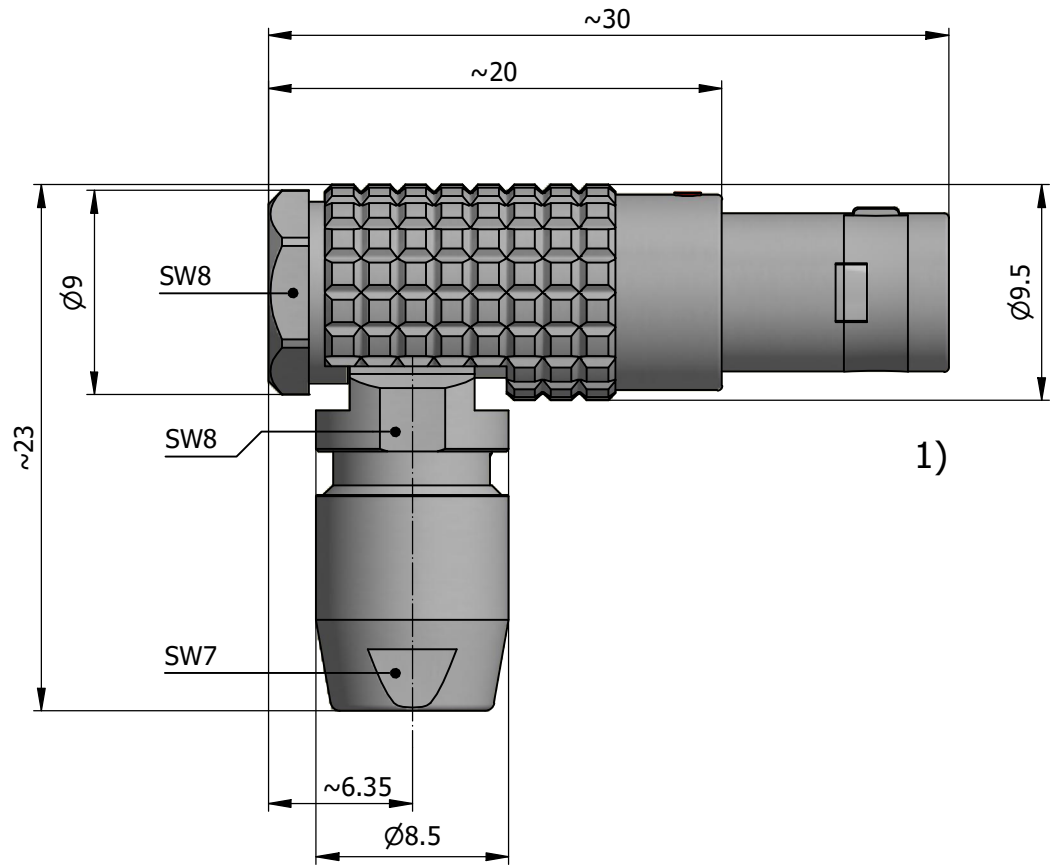

All dimensions are in millimeters (mm)

Alignment Key
Front View

Insert Configuration
Rear View

Note:

1) This picture is generic and for illustrative purposes only, and may show different keying, materials, colour, finish, and contact configuration. Minor shape or feature variations to actual item may be present.

All additional information are documented on the datasheet (See below link or QR Code)
www.lemo.com/pdf/FPG.0B.305.CLAD32.pdf

Model	Alignment Key	Series	Insert Config.	Housing	Insulator	Contact	Collet Type	Cable ϕ	Variant
FPG.0B.305									
CLAD32									

<p>Datasheet</p>	<p>Elbow (90°) plug with cable collet</p> <p>Series 0B</p>		<p>Drawn</p> <p>05.12.2024</p> <p>MARI / MARI</p>
	<p>LEMO SA Chemin des Champs-Courbes 28 1024 Ecublens - SWITZERLAND</p>		<p>Checked</p> <p>05.12.2024</p> <p>OBAR</p>
	<p>Tel. (+41 21) 695 16 00 email : info@lemo.com www.lemo.com</p>		<p>Modified</p> <p>00</p> <p>05.12.2024 / MARI</p>
	<p>CD</p>		<p>DO NOT SCALE DRAWING</p>
<p>FPG.0B.305.CLAD32</p>			