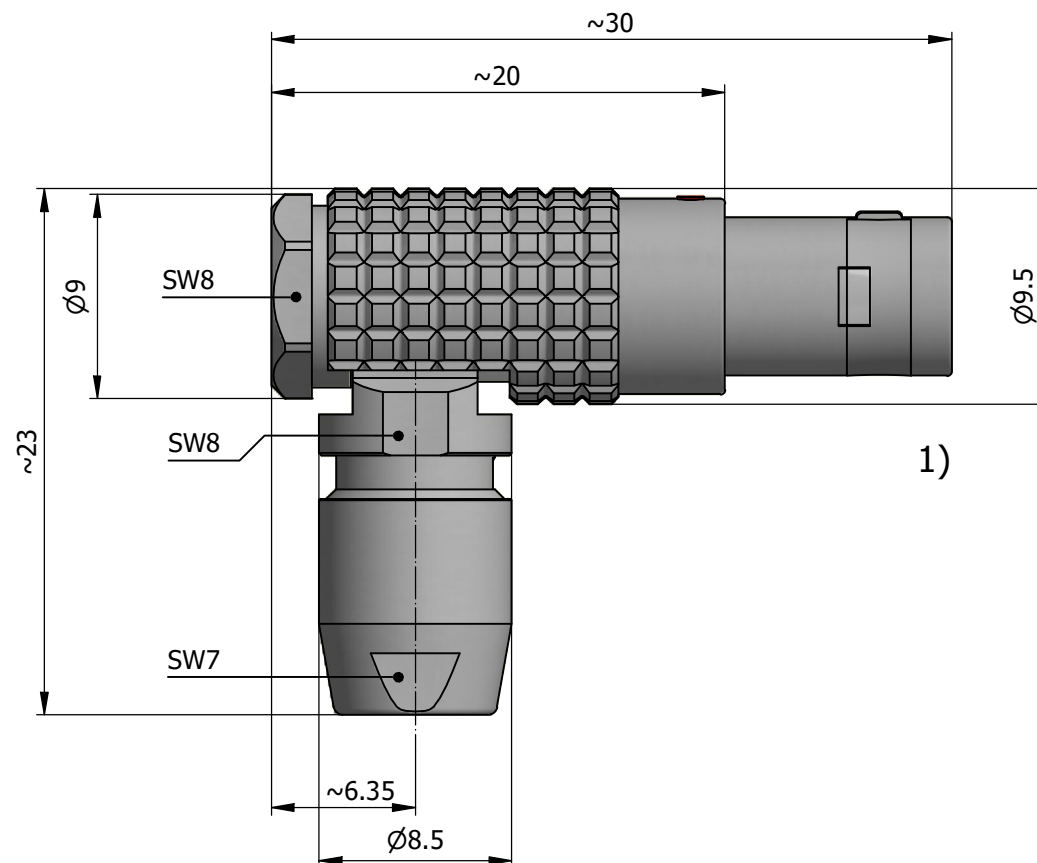

All dimensions are in millimeters (mm)

Alignment Key
Front View

Insert Configuration
Rear View

Note:

1) This picture is generic and for illustrative purposes only, and may show different keying, materials, colour, finish, and contact configuration. Minor shape or feature variations to actual item may be present.

All additional information are documented on the datasheet (See below link or QR Code)
www.lemo.com/pdf/FPG.0B.305.CLAD52.pdf

Model	Alignment Key	Series	Insert Config.	Housing	Insulator	Contact	Collet Type	Cable ϕ	Variant
FPG.0B.305									
CLAD52									