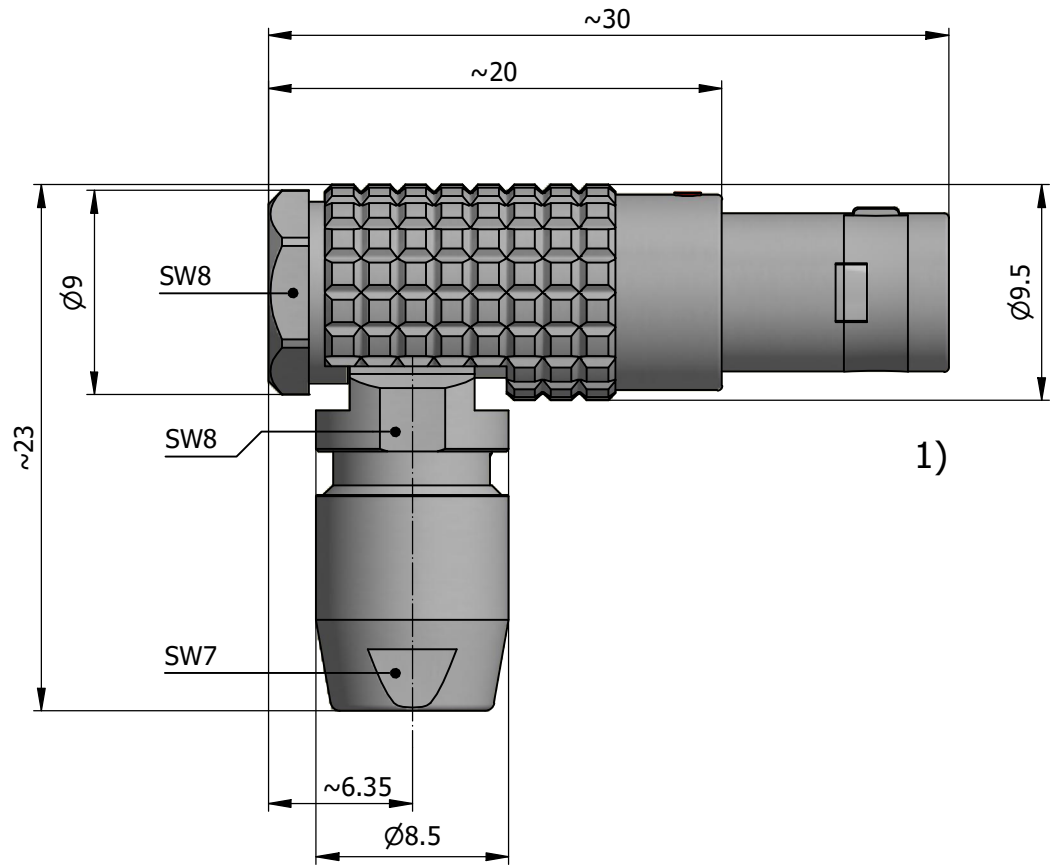

All dimensions are in millimeters (mm)

Alignment Key
Front View

Insert Configuration
Rear View

Note:

1) This picture is generic and for illustrative purposes only, and may show different keying, materials, colour, finish, and contact configuration. Minor shape or feature variations to actual item may be present.

All additional information are documented on the datasheet (See below link or QR Code)
www.lemo.com/pdf/FPG.0B.305.CLAD56.pdf

Model	Alignment Key	Series	Insert Config.	Housing	Insulator	Contact	Collet Type	Cable \varnothing	Variant
FPG.0B.305									
CLAD56									