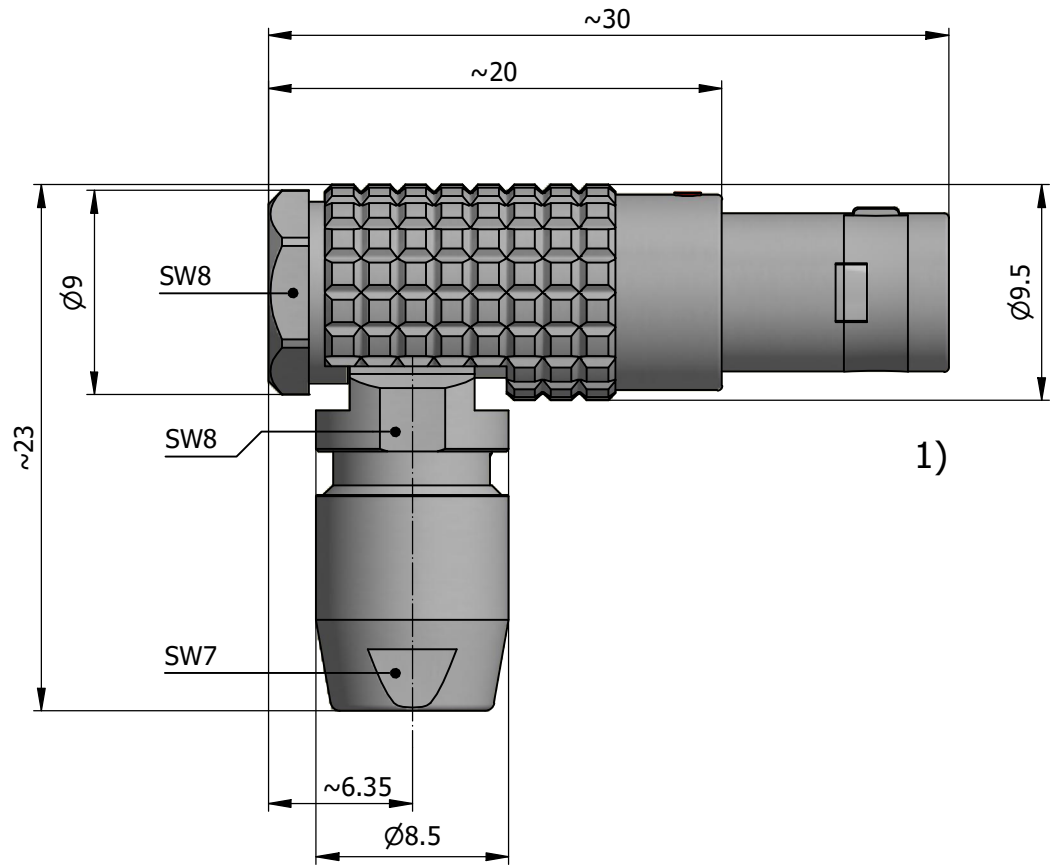

All dimensions are in millimeters (mm)

Alignment Key
Front View

Insert Configuration
Rear View

Note:

1) This picture is generic and for illustrative purposes only, and may show different keying, materials, colour, finish, and contact configuration. Minor shape or feature variations to actual item may be present.

All additional information are documented on the datasheet (See below link or QR Code)
www.lemo.com/pdf/FPG.0B.305.CYCD42.pdf

Model	Alignment Key	Series	Insert Config.	Housing	Insulator	Contact	Collet Type	Cable ϕ	Variant
FPG.0B.305.CYCD42									