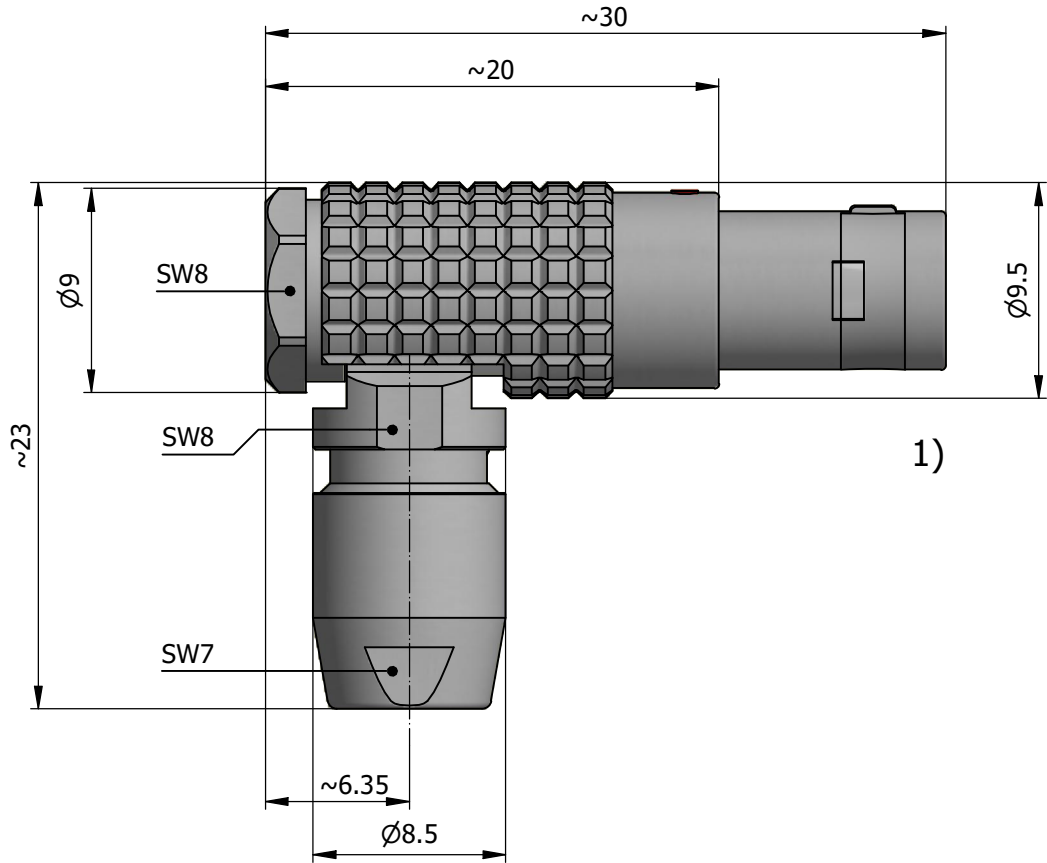

All dimensions are in millimeters (mm)

Alignment Key
Front View

Insert Configuration
Rear View

Note:

1) This picture is generic and for illustrative purposes only, and may show different keying, materials, colour, finish, and contact configuration. Minor shape or feature variations to actual item may be present.

All additional information are documented on the datasheet (See below link or QR Code)
www.lemo.com/pdf/FPG.0B.305.CYCD56.pdf

Model	Alignment Key	Series	Insert Config.	Housing	Insulator	Contact	Collet Type	Cable ϕ	Variant
FPG.0B.305.CYCD56									