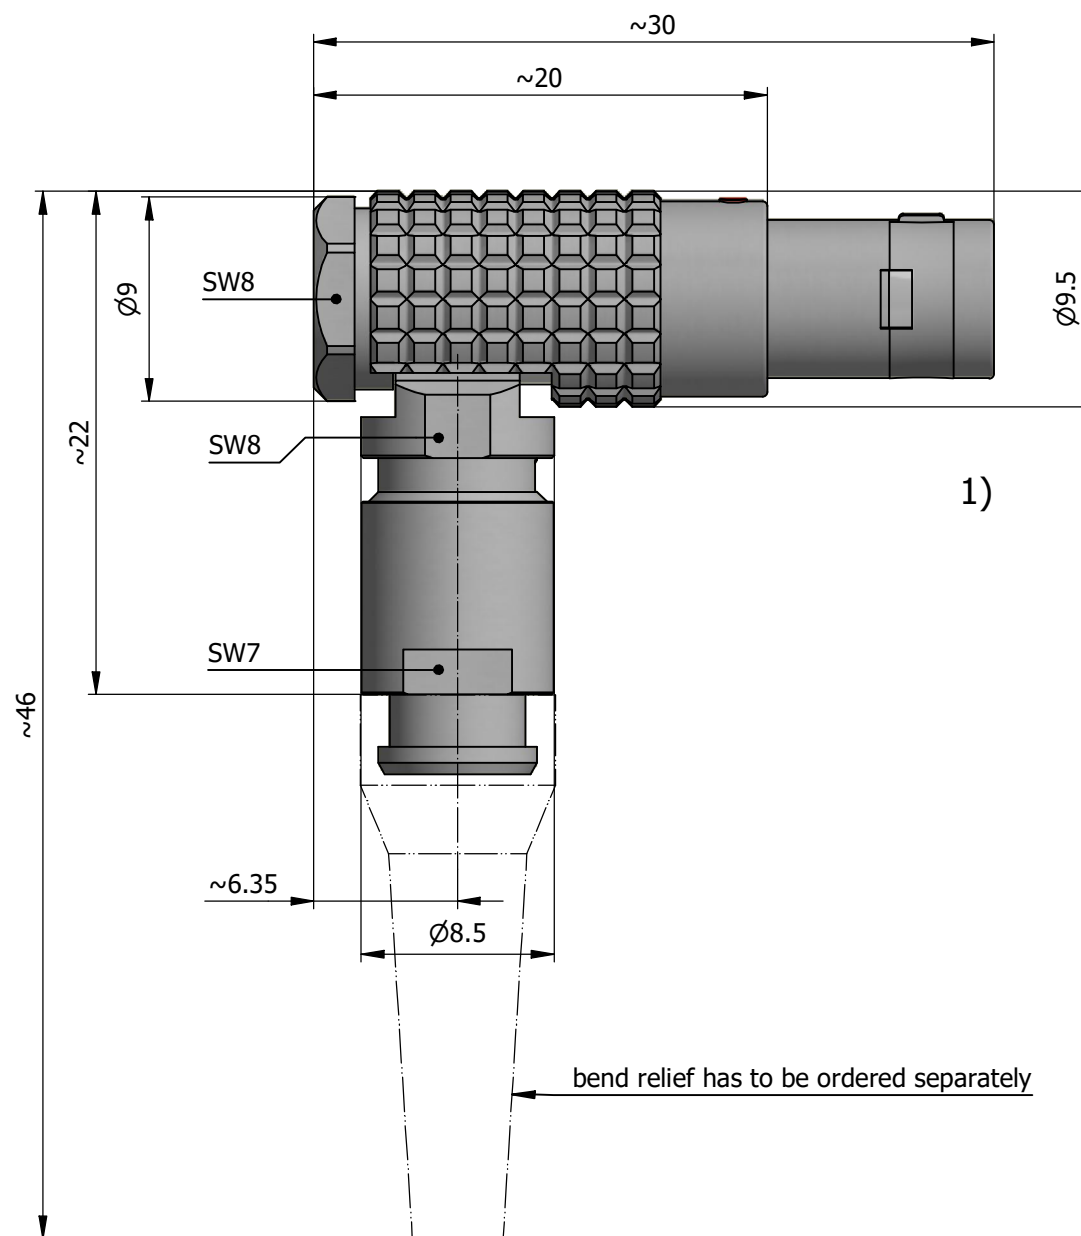

All dimensions are in millimeters (mm)

Alignment Key
Front View

Insert Configuration
Rear View

Note:

1) This picture is generic and for illustrative purposes only, and may show different keying, materials, colour, finish, and contact configuration. Minor shape or feature variations to actual item may be present.

All additional information are documented on the datasheet (See below link or QR Code)
www.lemo.com/pdf/FPG.0B.306.CLAD32Z.pdf

Model	Alignment Key	Series	Insert Config.	Housing	Insulator	Contact	Collet Type	Cable Ø	Variant
FPG	.0B	.306	.CLAD32Z						