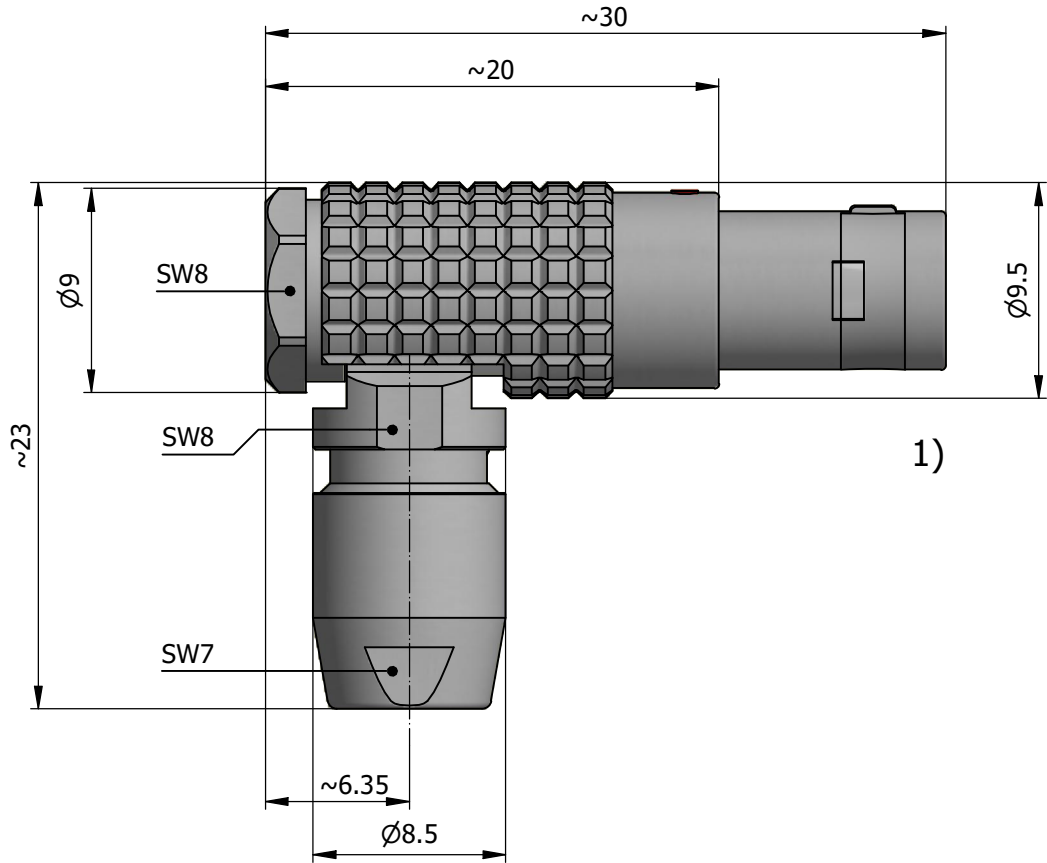

All dimensions are in millimeters (mm)

Alignment Key  
Front View

Insert Configuration  
Rear View

**Note:**

1) This picture is generic and for illustrative purposes only, and may show different keying, materials, colour, finish, and contact configuration. Minor shape or feature variations to actual item may be present.

All additional information are documented on the datasheet (See below link or QR Code)  
[www.lemo.com/pdf/FPG.0B.306.CLAD52.pdf](http://www.lemo.com/pdf/FPG.0B.306.CLAD52.pdf)

Model Alignment Key Series Insert Config. Housing Insulator Contact Collet Type Cable Ø Variant  
**FPG.0B.306.CLAD52**