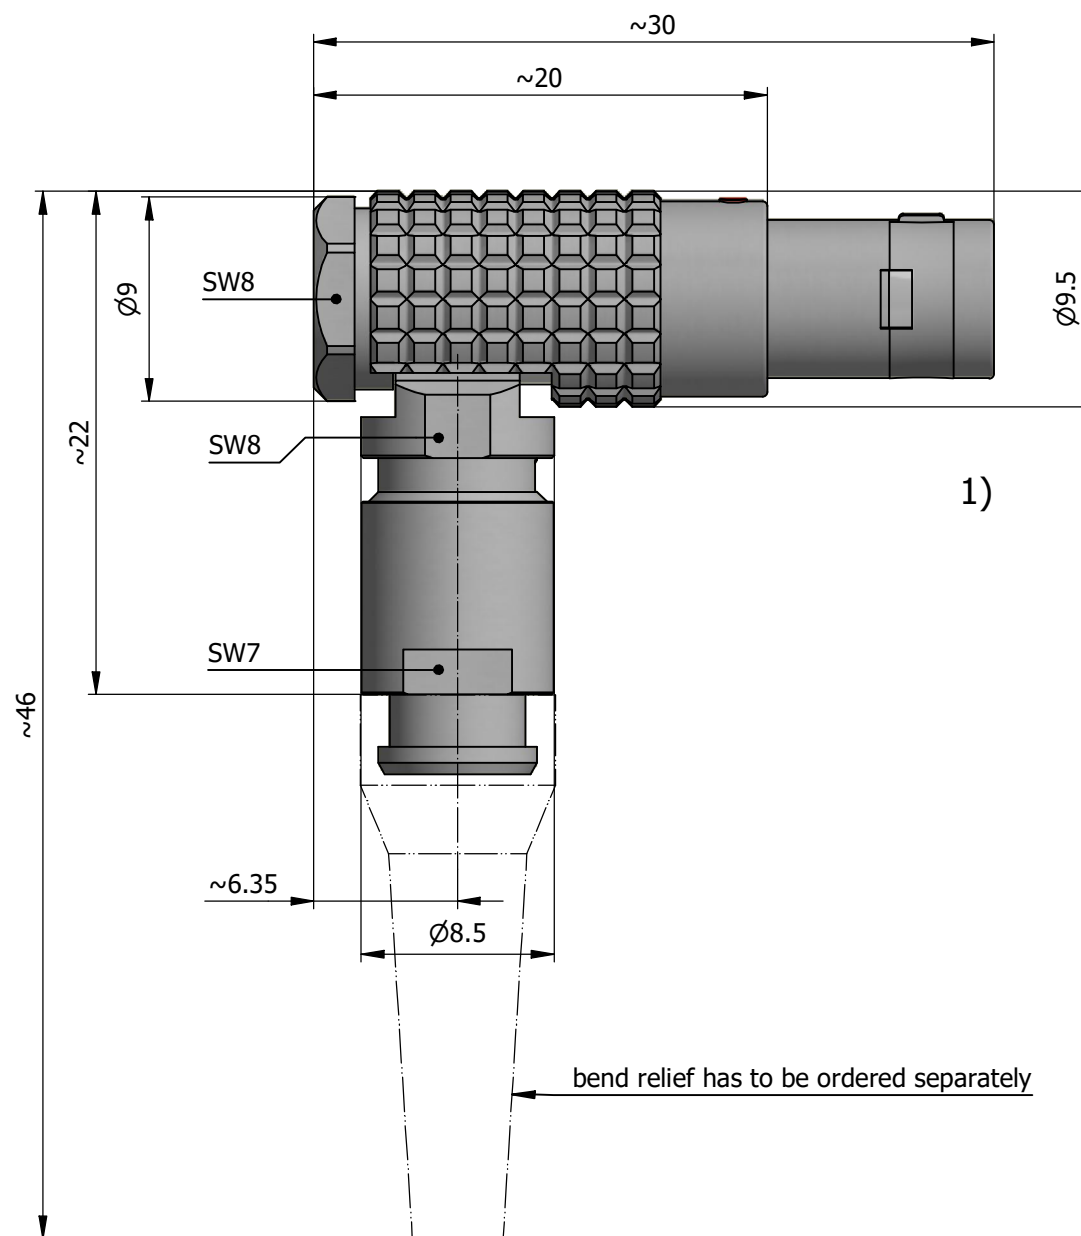

All dimensions are in millimeters (mm)

Alignment Key
Front View

Insert Configuration
Rear View

Note:

1) This picture is generic and for illustrative purposes only, and may show different keying, materials, colour, finish, and contact configuration. Minor shape or feature variations to actual item may be present.

All additional information are documented on the datasheet (See below link or QR Code)
www.lemo.com/pdf/FPG.0B.306.CLAD52Z.pdf

Model	Alignment Key	Series	Insert Config.	Housing	Insulator	Contact	Collet Type	Cable Ø	Variant
FPG	.0B	.306	.CLAD52Z						