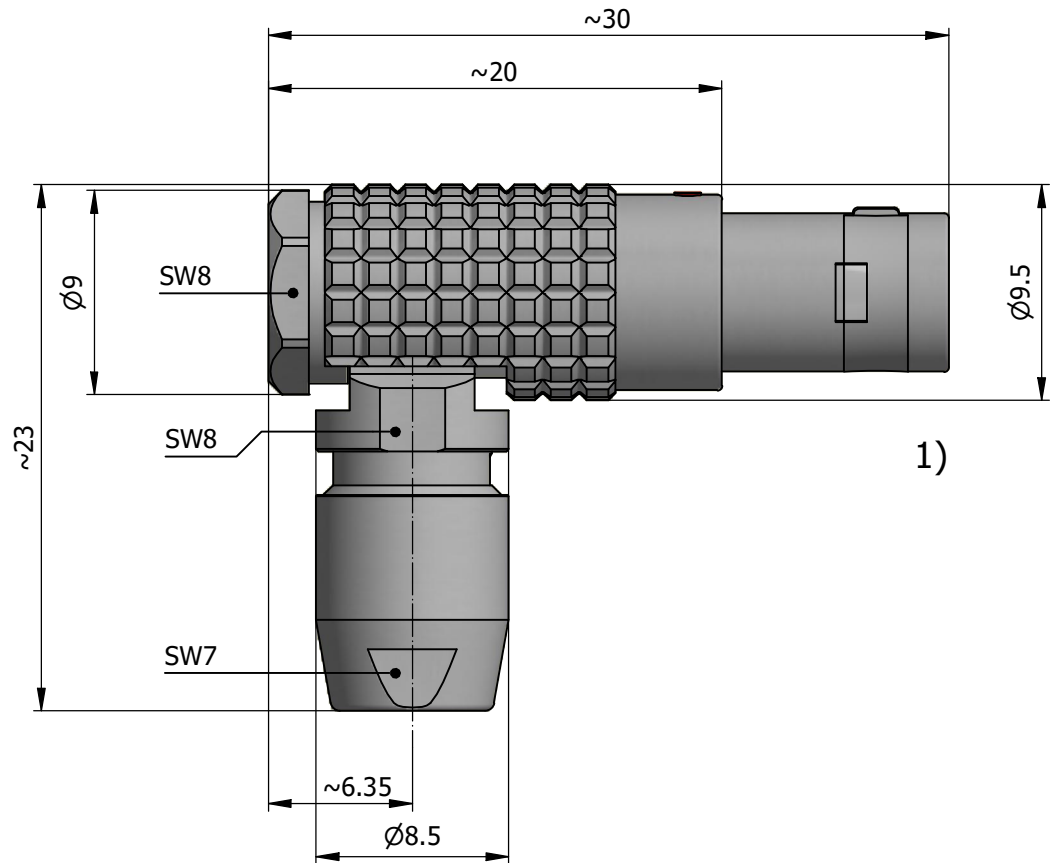

All dimensions are in millimeters (mm)

Alignment Key  
Front View

Insert Configuration  
Rear View

**Note:**

1) This picture is generic and for illustrative purposes only, and may show different keying, materials, colour, finish, and contact configuration. Minor shape or feature variations to actual item may be present.

All additional information are documented on the datasheet (See below link or QR Code)  
[www.lemo.com/pdf/FPG.0B.306.KLAD52.pdf](http://www.lemo.com/pdf/FPG.0B.306.KLAD52.pdf)

Model Alignment Key Series Insert Config. Housing Insulator Contact Collet Type Cable Ø Variant  
**FPG.0B.306.KLAD52**