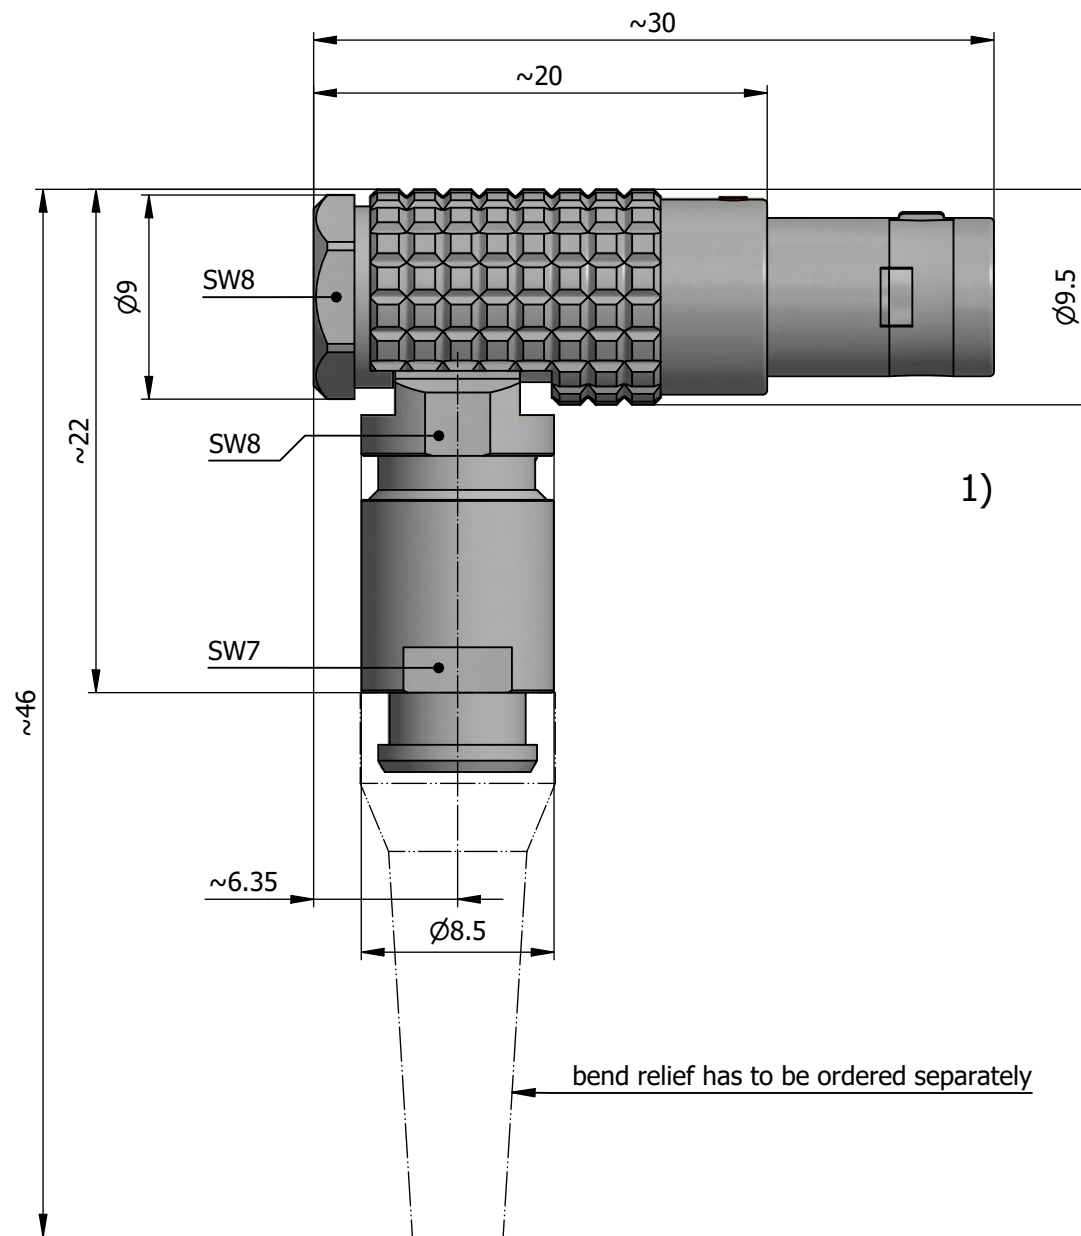

All dimensions are in millimeters (mm)

Alignment Key
Front View

Insert Configuration
Rear View

Note:

1) This picture is generic and for illustrative purposes only, and may show different keying, materials, colour, finish, and contact configuration. Minor shape or feature variations to actual item may be present.

All additional information are documented on the datasheet (See below link or QR Code)
www.lemo.com/pdf/FPG.0B.306.KLAD52Z.pdf

Model	Alignment Key	Series	Insert Config.	Housing	Insulator	Contact	Collet Type	Cable Ø	Variant
FPG.0B.306				KLAD52Z					