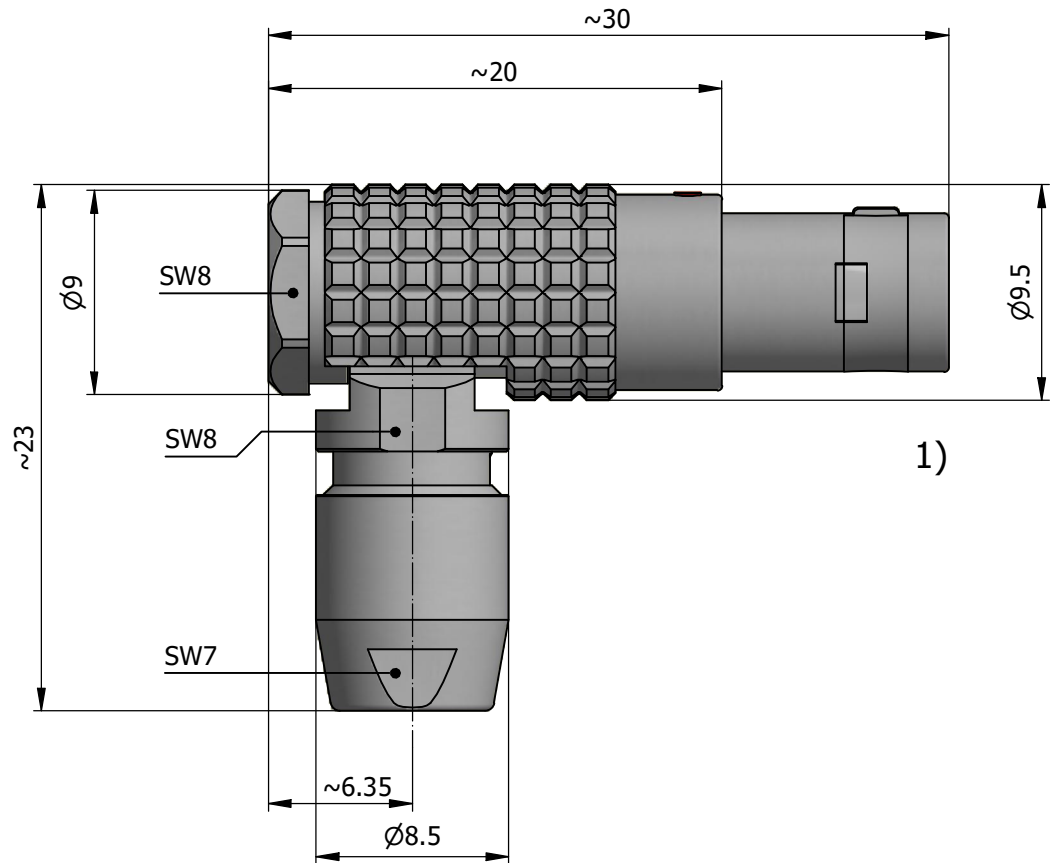

All dimensions are in millimeters (mm)

Alignment Key  
Front View

Insert Configuration  
Rear View

**Note:**

1) This picture is generic and for illustrative purposes only, and may show different keying, materials, colour, finish, and contact configuration. Minor shape or feature variations to actual item may be present.

All additional information are documented on the datasheet (See below link or QR Code)  
[www.lemo.com/pdf/FPG.0B.307.CLAD52.pdf](http://www.lemo.com/pdf/FPG.0B.307.CLAD52.pdf)

Model	Alignment Key	Series	Insert Config.	Housing	Insulator	Contact	Collet Type	Cable $\phi$	Variant
FPG.0B.307									
<b>CLAD52</b>									