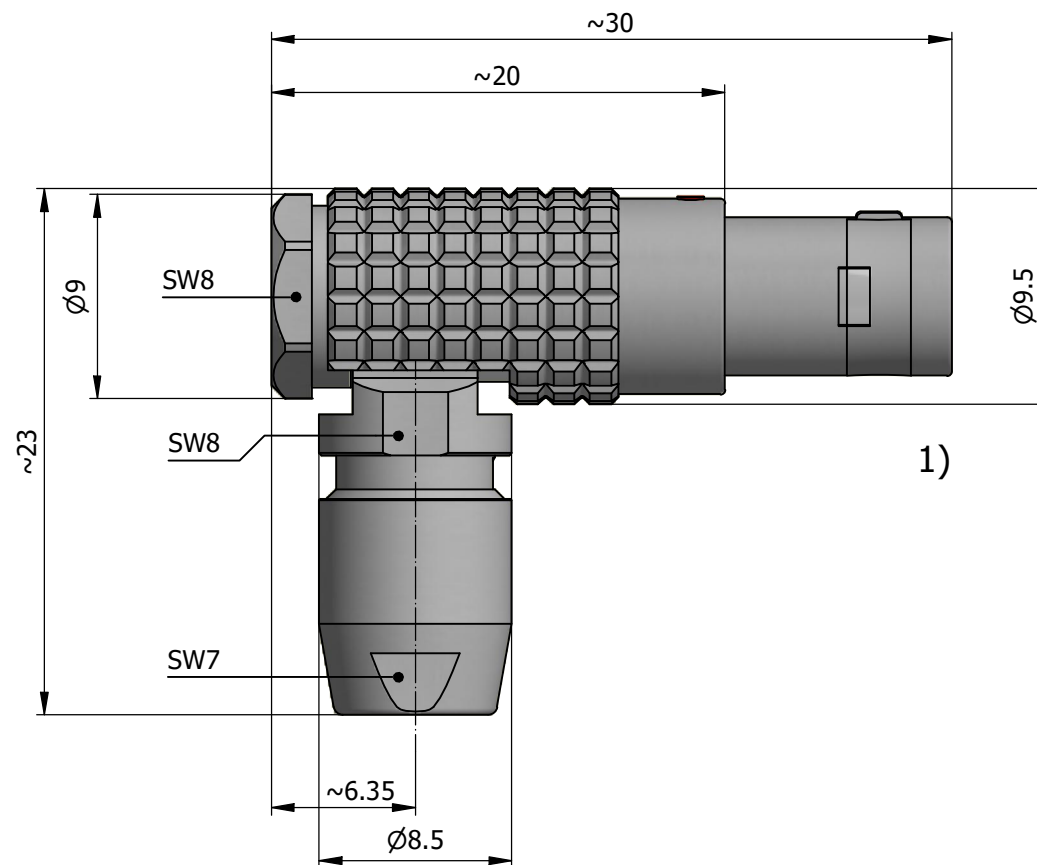

All dimensions are in millimeters (mm)

Alignment Key  
Front View

Insert Configuration  
Rear View

**Note:**

1) This picture is generic and for illustrative purposes only, and may show different keying, materials, colour, finish, and contact configuration. Minor shape or feature variations to actual item may be present.

All additional information are documented on the datasheet (See below link or QR Code)  
[www.lemo.com/pdf/FPG.0B.307.CLAD56.pdf](http://www.lemo.com/pdf/FPG.0B.307.CLAD56.pdf)

Model	Alignment Key	Series	Insert Config.	Housing	Insulator	Contact	Collet Type	Cable $\varnothing$	Variant
FPG.0B.307									
<b>CLAD56</b>									