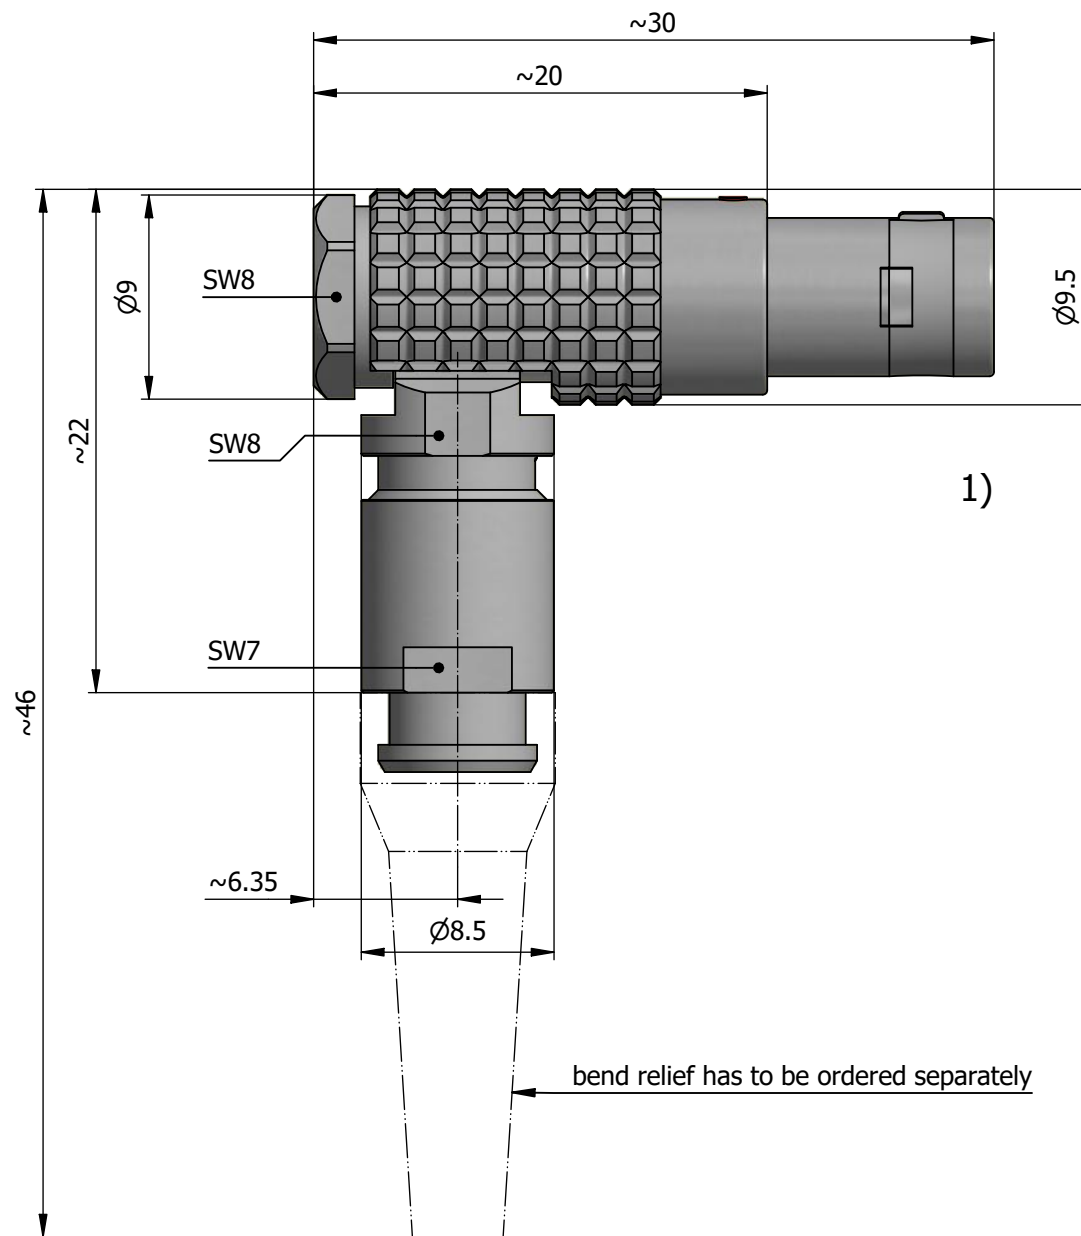

All dimensions are in millimeters (mm)

Alignment Key
Front View

Insert Configuration
Rear View

Note:

1) This picture is generic and for illustrative purposes only, and may show different keying, materials, colour, finish, and contact configuration. Minor shape or feature variations to actual item may be present.

All additional information are documented on the datasheet (See below link or QR Code)
www.lemo.com/pdf/FPG.0B.307.CYCD42Z.pdf

PRELIMINARY

L0-L1-L2 Status
 Drawing subject to change

Datasheet

Elbow (90°) plug with cable collet for bend relief
 Series 0B