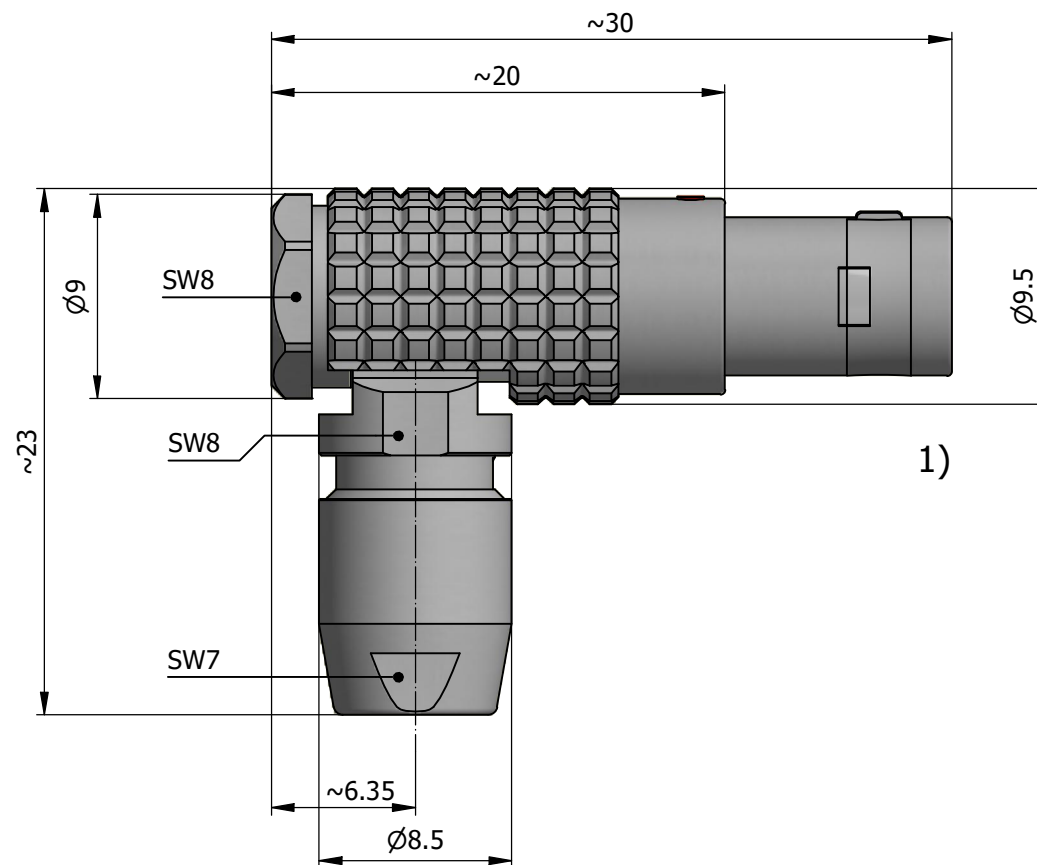

All dimensions are in millimeters (mm)

Alignment Key
Front View

Insert Configuration
Rear View

Note:

1) This picture is generic and for illustrative purposes only, and may show different keying, materials, colour, finish, and contact configuration. Minor shape or feature variations to actual item may be present.

All additional information are documented on the datasheet (See below link or QR Code)
www.lemo.com/pdf/FPG.0B.309.CLAD42.pdf

Model	Alignment Key	Series	Insert Config.	Housing	Insulator	Contact	Collet Type	Cable \varnothing	Variant
FPG.0B.309									
CLAD42									