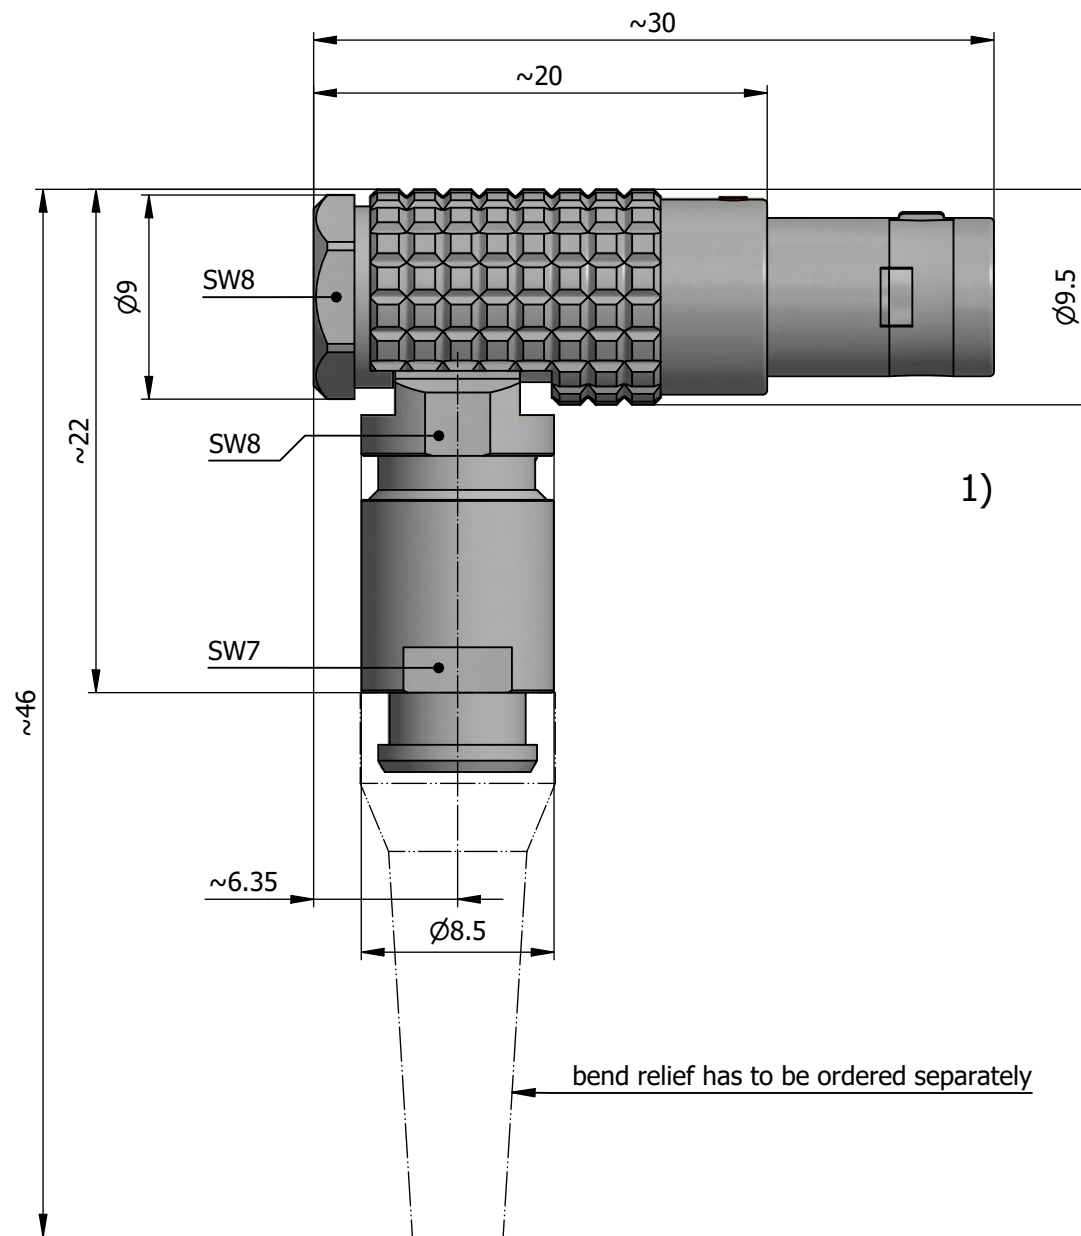

All dimensions are in millimeters (mm)

Alignment Key
Front View

Insert Configuration
Rear View

Note:

1) This picture is generic and for illustrative purposes only, and may show different keying, materials, colour, finish, and contact configuration. Minor shape or feature variations to actual item may be present.

All additional information are documented on the datasheet (See below link or QR Code)
www.lemo.com/pdf/FPG.0B.309.CLAD42Z.pdf

Model	Alignment Key	Series	Insert Config.	Housing	Insulator	Contact	Collet Type	Cable Ø	Variant
FPG	.0B	.309	.CLAD42Z						