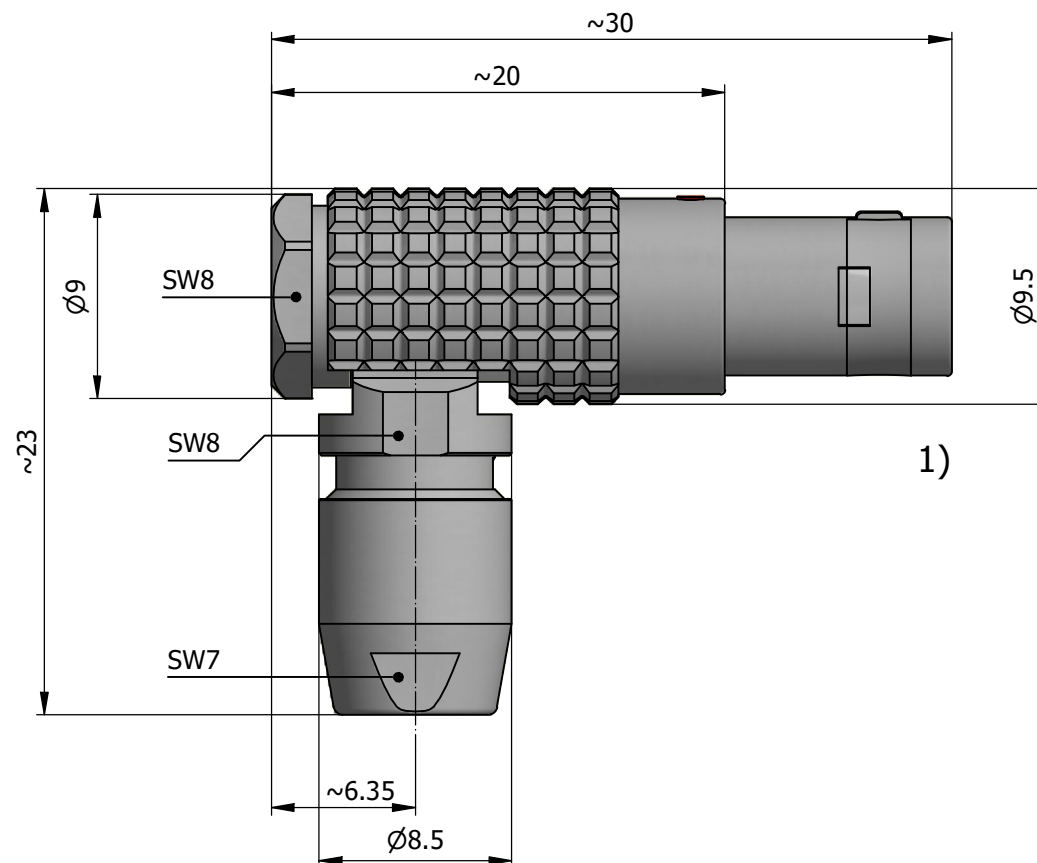

All dimensions are in millimeters (mm)

Alignment Key
Front View

Insert Configuration
Rear View

Note:

1) This picture is generic and for illustrative purposes only, and may show different keying, materials, colour, finish, and contact configuration. Minor shape or feature variations to actual item may be present.

All additional information are documented on the datasheet (See below link or QR Code)
www.lemo.com/pdf/FPG.0B.309.CLAD52.pdf

Model	Alignment Key	Series	Insert Config.	Housing	Insulator	Contact	Collet Type	Cable \varnothing	Variant
FPG.0B.309.CLAD52									