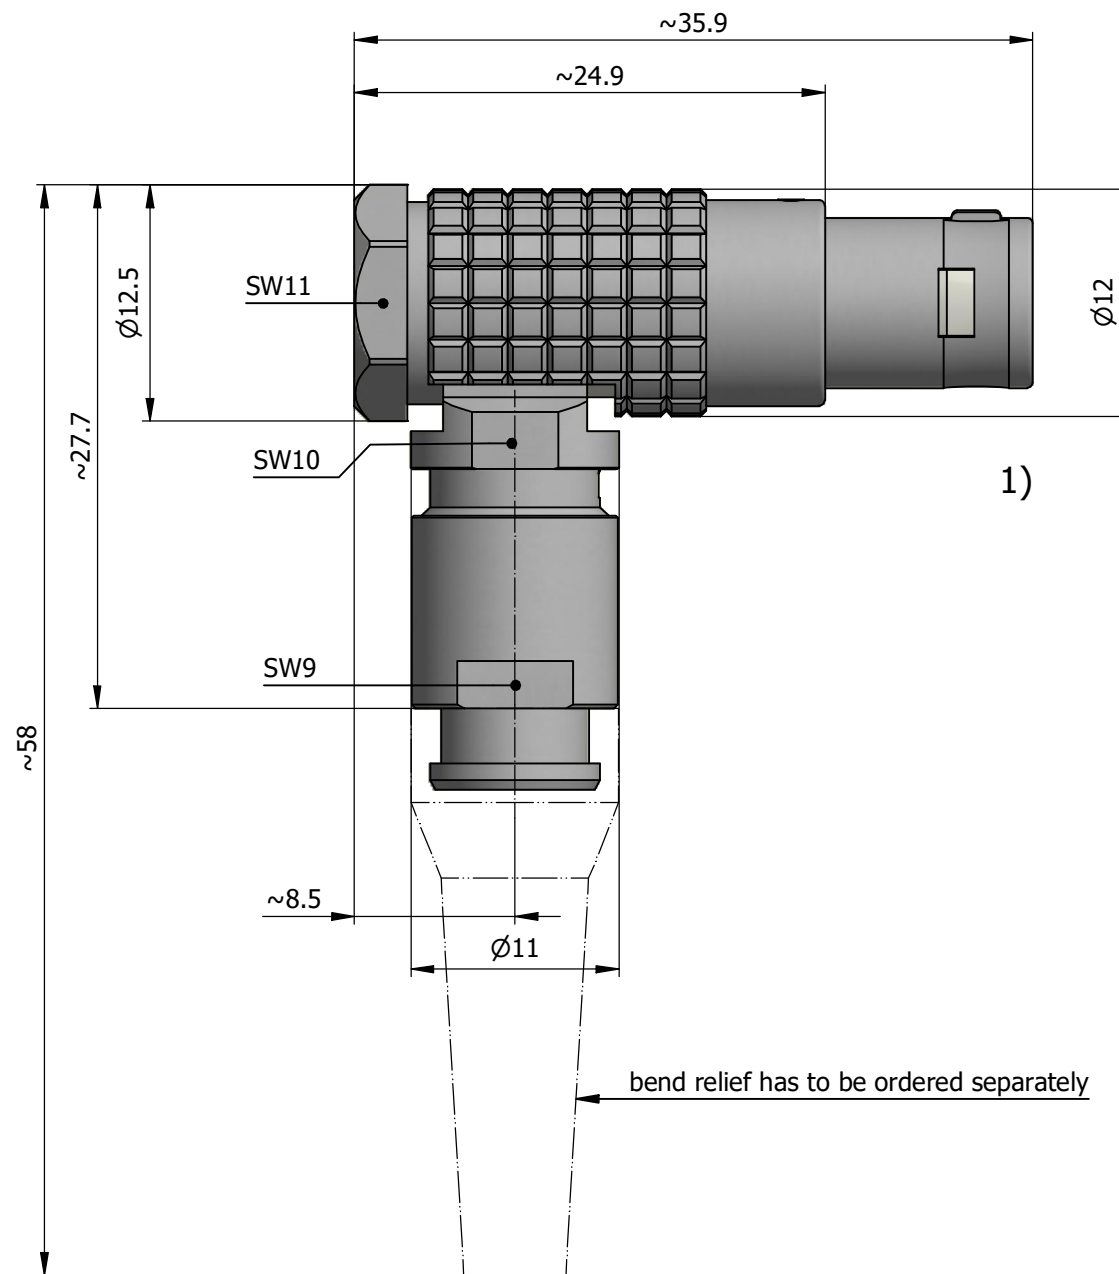

All dimensions are in millimeters (mm)

Alignment Key
Front View

Insert Configuration
Rear View

Note:

1) This picture is generic and for illustrative purposes only, and may show different keying, materials, colour, finish, and contact configuration. Minor shape or feature variations to actual item may be present.

All additional information are documented on the datasheet (See below link or QR Code)
www.lemo.com/pdf/FPG.1B.302.CLAD52Z.pdf

Model Alignment Key Series Insert Config. Housing Insulator Contact Collet Type Cable Ø Variant
FPG.1B.302.CLAD52Z