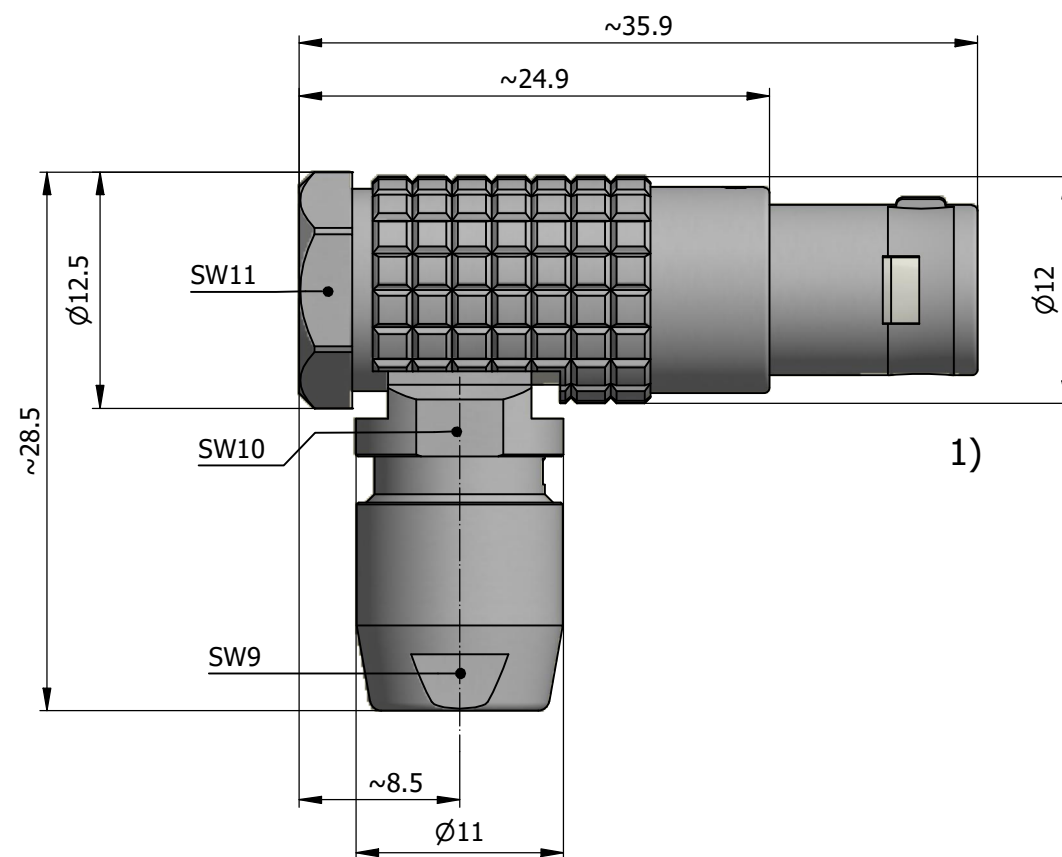

All dimensions are in millimeters (mm)

Alignment Key
Front View

Insert Configuration
Rear View

Note:

1) This picture is generic and for illustrative purposes only, and may show different keying, materials, colour, finish, and contact configuration. Minor shape or feature variations to actual item may be present.

All additional information are documented on the datasheet (See below link or QR Code)
www.lemo.com/pdf/FPG.1B.302.CLAD62.pdf

Model	Alignment Key	Series	Insert Config.	Housing	Insulator	Contact	Collet Type	Cable Ø	Variant
FPG.1B.302									
CLAD62									