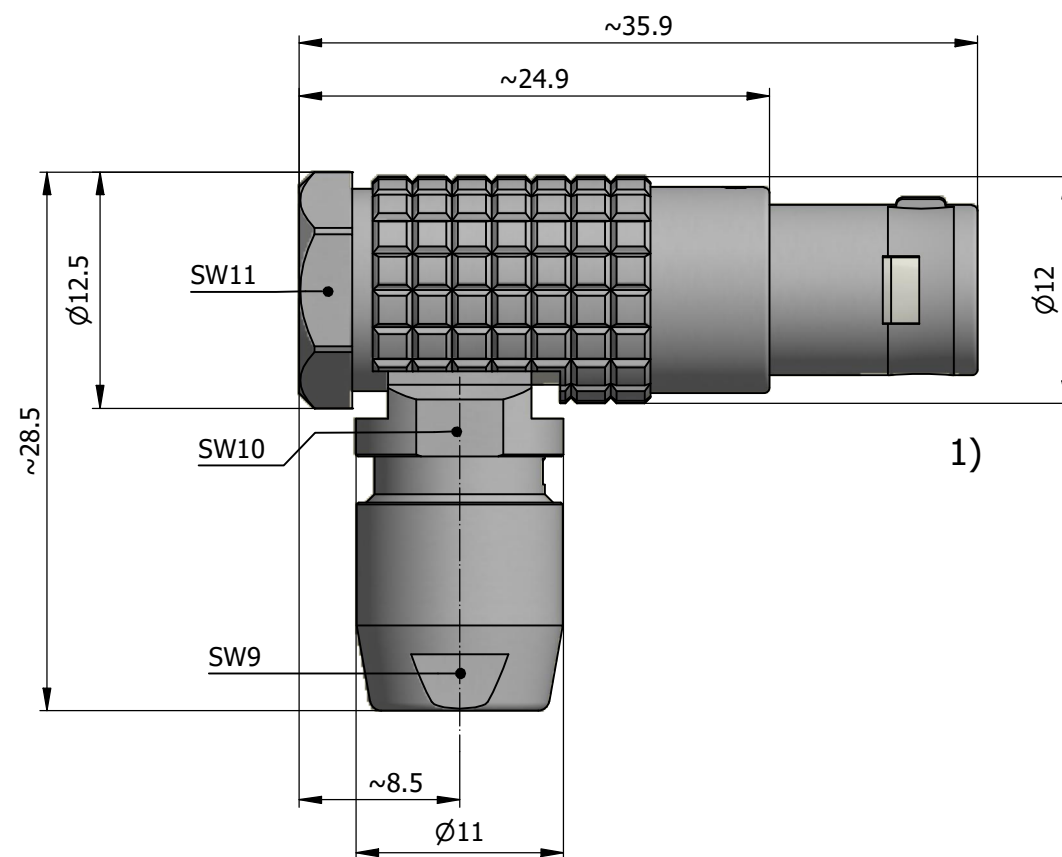

All dimensions are in millimeters (mm)

Alignment Key
Front View

Insert Configuration
Rear View

Note:

1) This picture is generic and for illustrative purposes only, and may show different keying, materials, colour, finish, and contact configuration. Minor shape or feature variations to actual item may be present.

All additional information are documented on the datasheet (See below link or QR Code)
www.lemo.com/pdf/FPG.1B.302.CYCD42.pdf

Model	Alignment Key	Series	Insert Config.	Housing	Insulator	Contact	Collet Type	Cable Ø	Variant
FPG.1B.302.CYCD42									