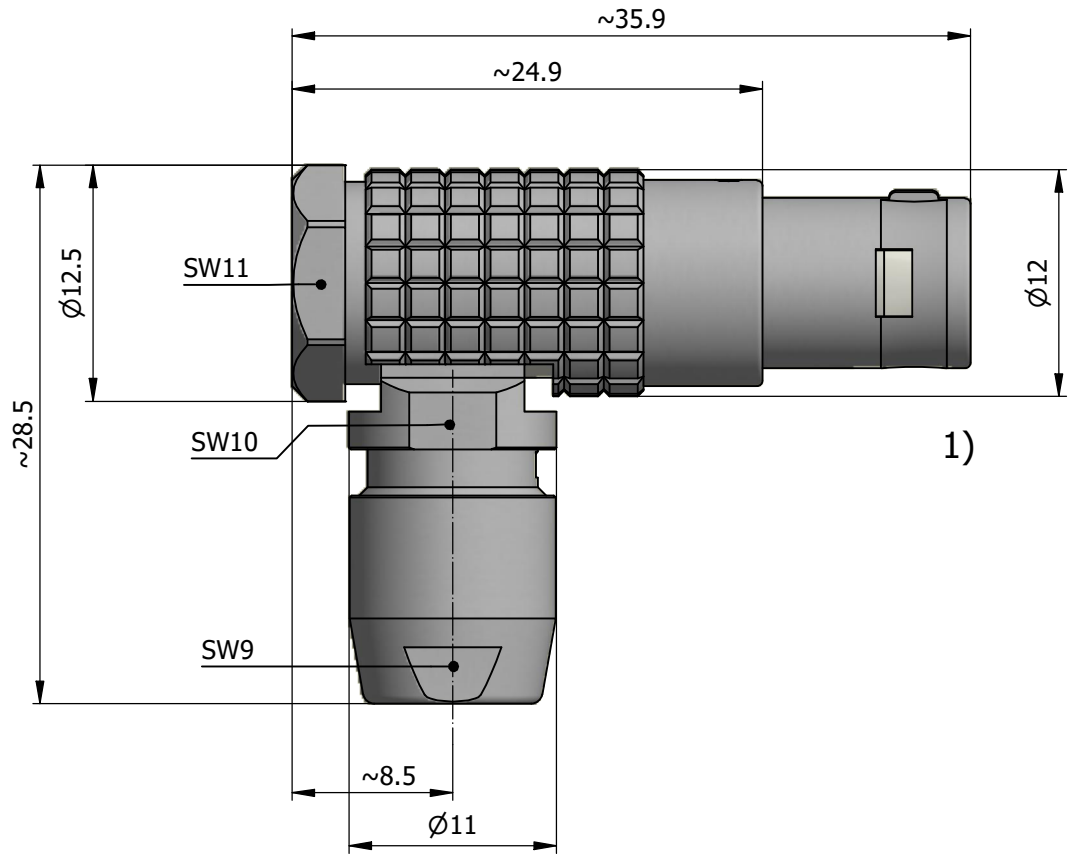

All dimensions are in millimeters (mm)

Alignment Key
Front View

Insert Configuration
Rear View

Note:

1) This picture is generic and for illustrative purposes only, and may show different keying, materials, colour, finish, and contact configuration. Minor shape or feature variations to actual item may be present.

All additional information are documented on the datasheet (See below link or QR Code)
www.lemo.com/pdf/FPG.1B.302.CYCD62.pdf

Model	Alignment Key	Series	Insert Config.	Housing	Insulator	Contact	Collet Type	Cable Ø	Variant
FPG.1B.302.CYCD62									