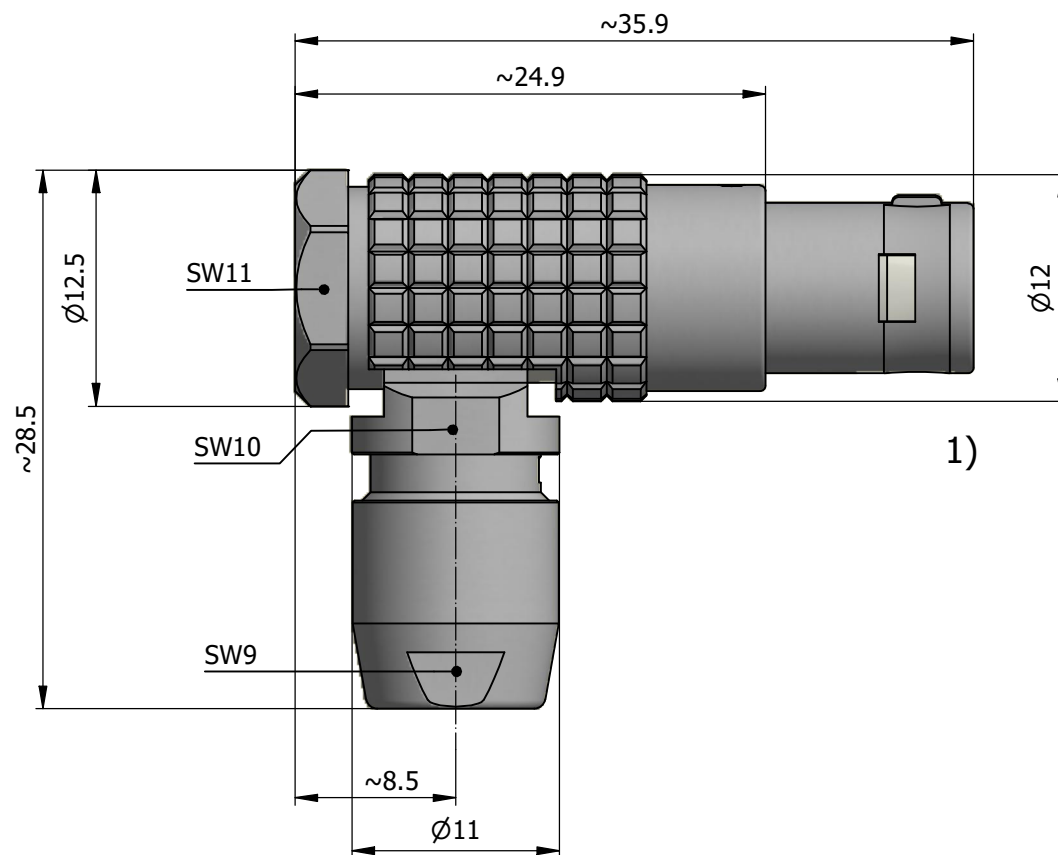

All dimensions are in millimeters (mm)

Alignment Key  
Front View

Insert Configuration  
Rear View

**Note:**

1) This picture is generic and for illustrative purposes only, and may show different keying, materials, colour, finish, and contact configuration. Minor shape or feature variations to actual item may be present.

All additional information are documented on the datasheet (See below link or QR Code)  
[www.lemo.com/pdf/FPG.1B.302.CYCD72.pdf](http://www.lemo.com/pdf/FPG.1B.302.CYCD72.pdf)

Model	Alignment Key	Series	Insert Config.	Housing	Insulator	Contact	Collet Type	Cable Ø	Variant
FPG.1B.302.CYCD72									