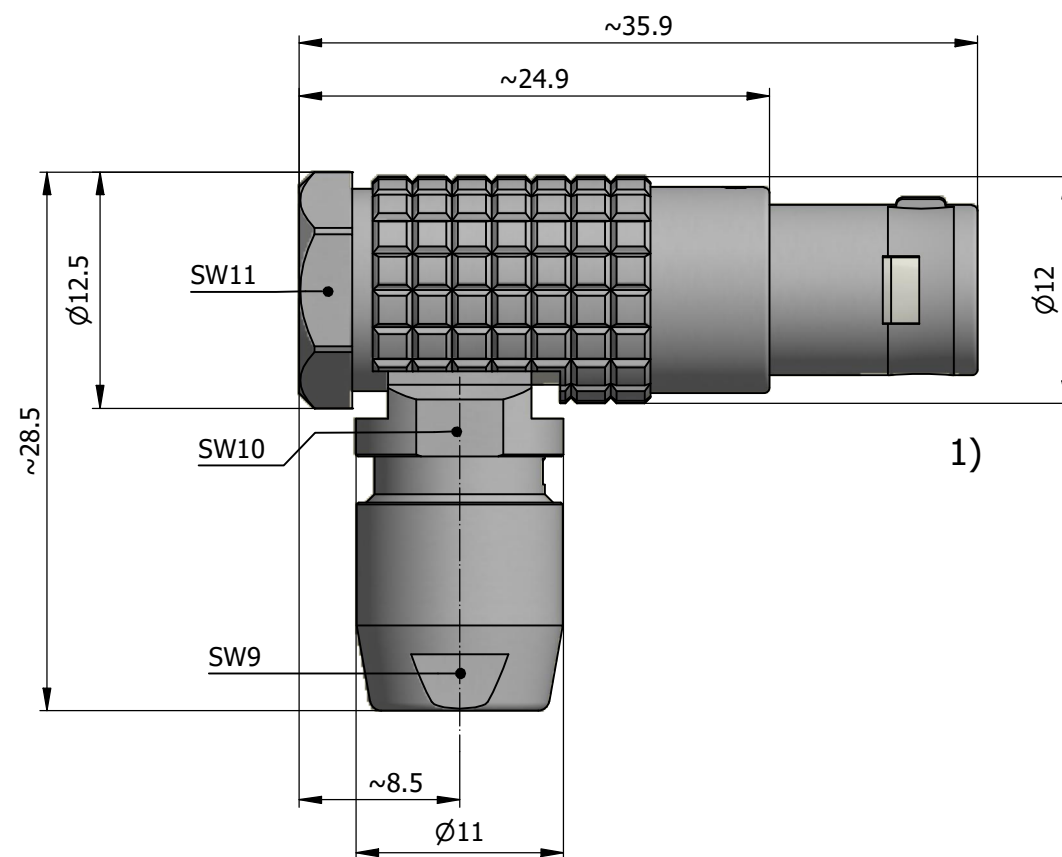

All dimensions are in millimeters (mm)

Alignment Key
Front View

Insert Configuration
Rear View

Note:

1) This picture is generic and for illustrative purposes only, and may show different keying, materials, colour, finish, and contact configuration. Minor shape or feature variations to actual item may be present.

All additional information are documented on the datasheet (See below link or QR Code)
www.lemo.com/pdf/FPG.1B.303.CLAD52.pdf

Model Alignment Key Series Insert Config. Housing Insulator Contact Collet Type Cable Ø Variant
FPG.1B.303.CLAD52