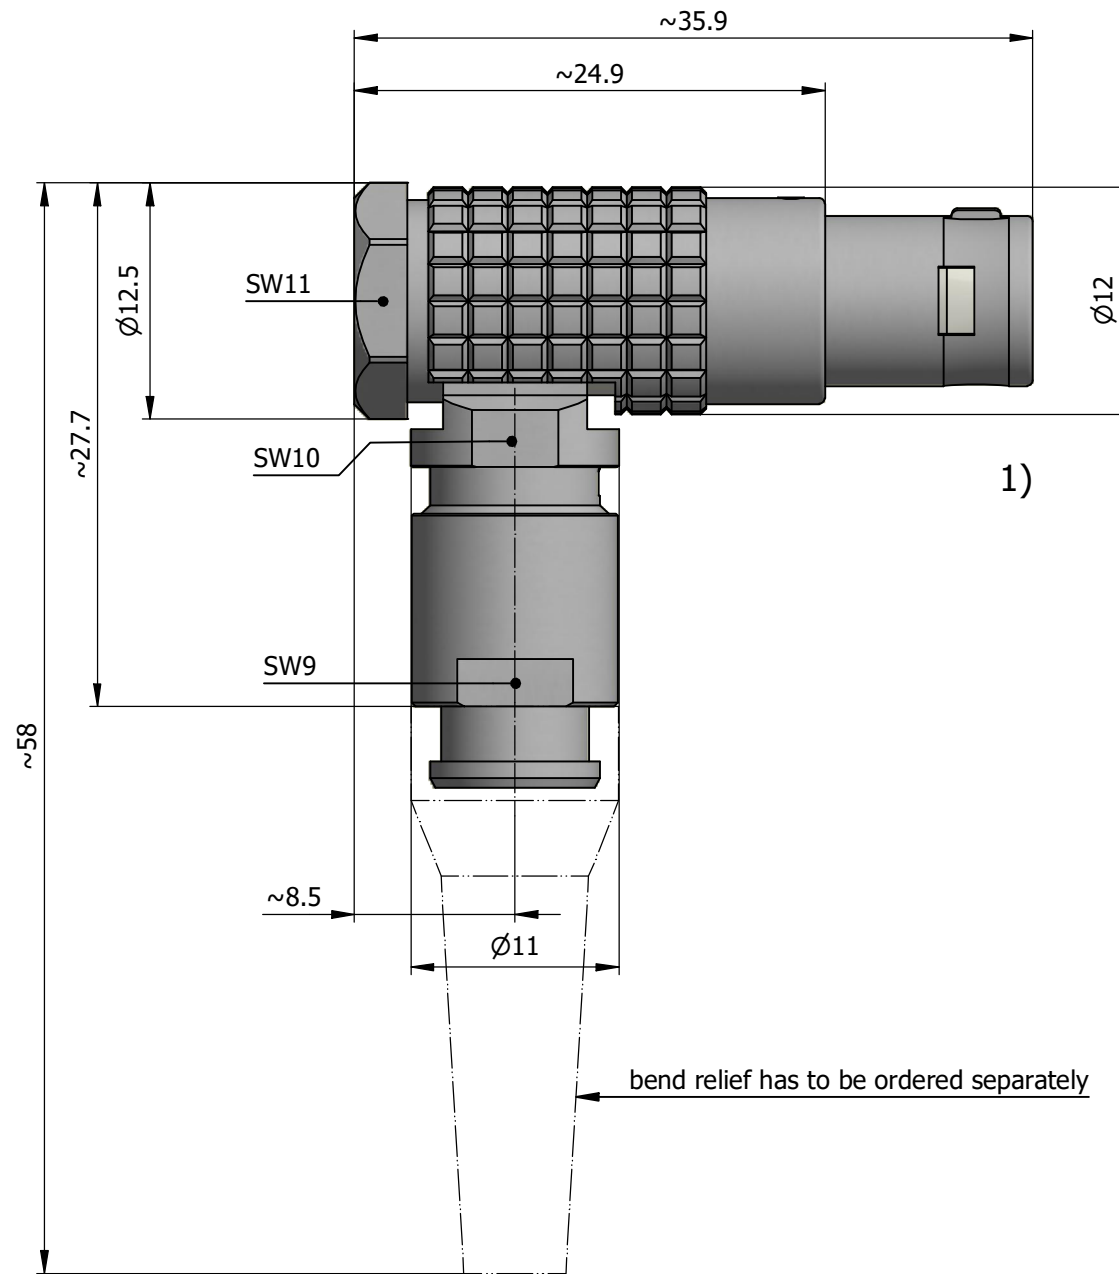

All dimensions are in millimeters (mm)

Alignment Key
Front View

Insert Configuration
Rear View

Note:

1) This picture is generic and for illustrative purposes only, and may show different keying, materials, colour, finish, and contact configuration. Minor shape or feature variations to actual item may be present.

All additional information are documented on the datasheet (See below link or QR Code)
www.lemo.com/pdf/FPG.1B.303.CLAD62Z.pdf

Model	Alignment Key	Series	Insert Config.	Housing	Insulator	Contact	Collet Type	Cable ϕ	Variant
FPG.1B.303				CLAD62Z					