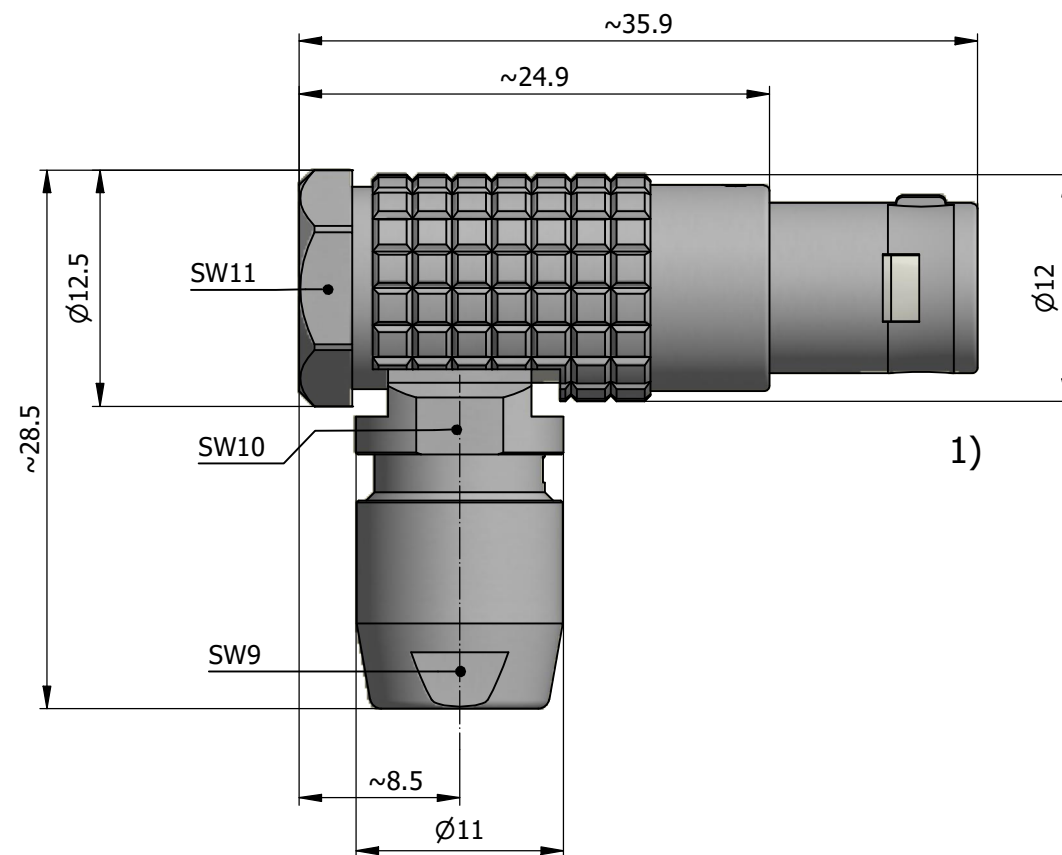

All dimensions are in millimeters (mm)

Alignment Key  
Front View

Insert Configuration  
Rear View

**Note:**

1) This picture is generic and for illustrative purposes only, and may show different keying, materials, colour, finish, and contact configuration. Minor shape or feature variations to actual item may be present.

All additional information are documented on the datasheet (See below link or QR Code)  
[www.lemo.com/pdf/FPG.1B.304.CLAD52.pdf](http://www.lemo.com/pdf/FPG.1B.304.CLAD52.pdf)

Model Alignment Key Series Insert Config. Housing Insulator Contact Collet Type Cable Ø Variant  
**FPG.1B.304.CLAD52**