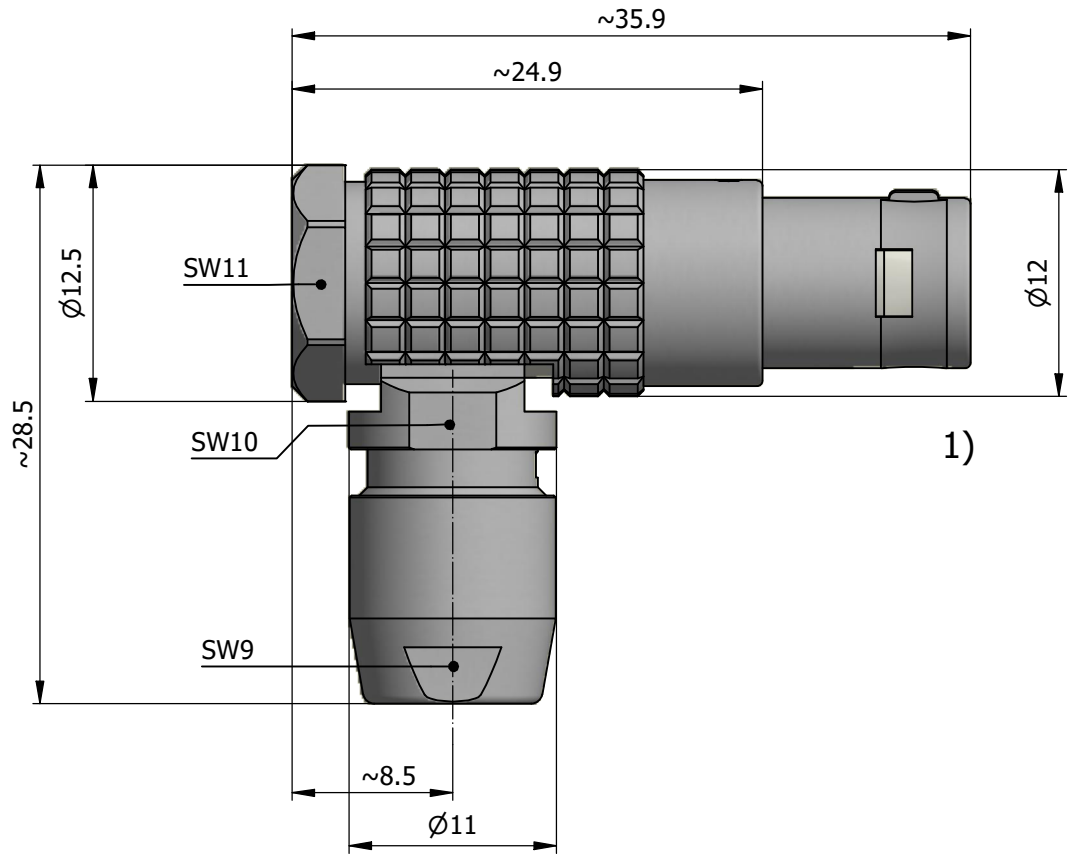

All dimensions are in millimeters (mm)

Alignment Key
Front View

Insert Configuration
Rear View

Note:

1) This picture is generic and for illustrative purposes only, and may show different keying, materials, colour, finish, and contact configuration. Minor shape or feature variations to actual item may be present.

All additional information are documented on the datasheet (See below link or QR Code)
www.lemo.com/pdf/FPG.1B.304.CLAD62.pdf

Model Alignment Key Series Insert Config. Housing Insulator Contact Collet Type Cable ϕ Variant
FPG.1B.304.CLAD62